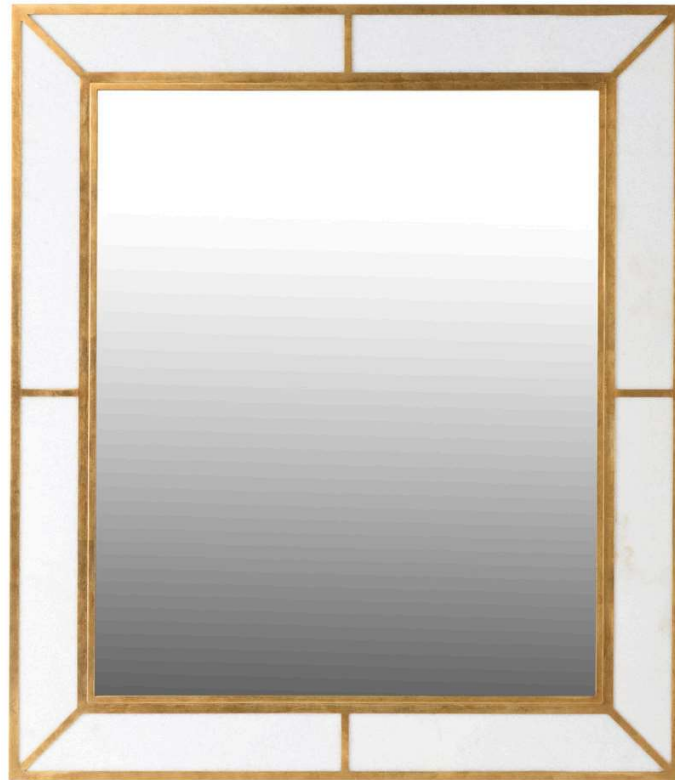

WILDWOOD CHELSEA HOUSE

385873 • Madison Marbleized Mirror - Brass

46.25h x 40w x 1d
Metal/Stone/Mirror
Gold Leaf/Natural White/Clear

A unique mirror blending materials and finishes. The Madison Marbleized Mirror features faux white marble encompassed in a brass frame, lending a stylish look to your walls.