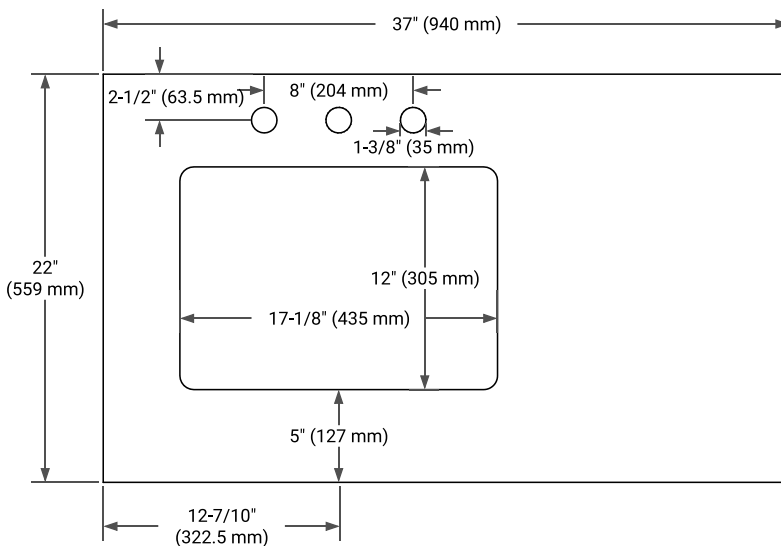

36" LEFT OFFSET CABINET

BASE CABINET DIMENSIONS

36" W x 21.5" D x 34.5" H

FEATURES

- Solid wood frame & plywood panels
- Dovetail drawers and joints
- Soft closing doors & drawers

HARDWARE FINISHES*

Brushed Nickel Satin Brass Matte Black Polished Chrome

PLAN VIEW

37" LEFT RECTANGLE SINK COUNTERTOP WITH 0.75 IN. THICKNESS

OVERALL DIMENSIONS

37" W x 22" D x 0.75" H

COUNTERTOP OPTIONS

Carrara Marble

FEATURES

- Solid countertop with mitered edges & seams
- Undermount white rectangular sink
- Pre-drilled for 8" widespread faucet

INCLUDED

- Countertop
- Matching Backsplash
- Rectangle Sink

COUNTERTOP PLAN VIEW

EDGE SIDE VIEW

THREE DIMENSIONAL COUNTERTOP VIEW