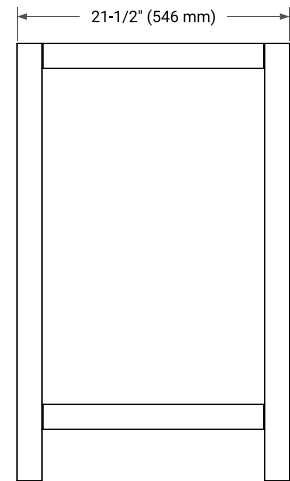

36" LEFT OFFSET CABINET

BASE CABINET DIMENSIONS

36" W x 21.5" D x 34.5" H

FEATURES

- Solid wood frame & plywood panels
- Dovetail drawers and joints
- Soft closing doors & drawers

HARDWARE FINISHES*

Brushed Nickel Satin Brass Matte Black Polished Chrome

PLAN VIEW

37" LEFT RECTANGLE SINK COUNTERTOP WITH 0.75 IN. THICKNESS

OVERALL DIMENSIONS

37" W x 22" D x 0.75" H

COUNTERTOP OPTIONS

Carrara Marble

FEATURES

- Solid countertop with mitered edges & seams
- Undermount white rectangular sink
- Pre-drilled for 8" widespread faucet

INCLUDED

- Countertop
- Matching Backsplash
- Rectangle Sink

COUNTERTOP PLAN VIEW

EDGE SIDE VIEW

THREE DIMENSIONAL COUNTERTOP VIEW