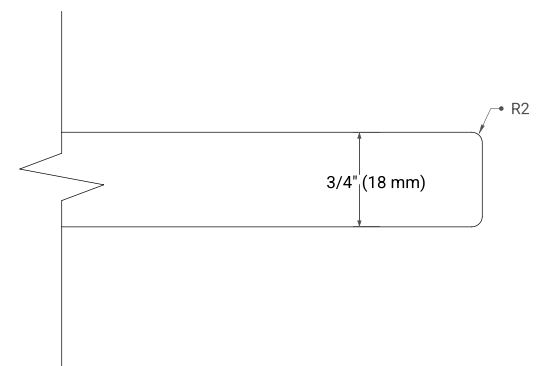

36" LEFT OFFSET CABINET

BASE CABINET DIMENSIONS

36" W x 21.5" D x 34.5" H

FEATURES

- Solid wood frame & plywood panels
- Dovetail drawers and joints
- Soft closing doors & drawers

HARDWARE FINISHES*

Brushed Nickel Satin Brass Matte Black Polished Chrome

PLAN VIEW

37" LEFT RECTANGLE SINK COUNTERTOP WITH 0.75 IN. THICKNESS

OVERALL DIMENSIONS

37" W x 22" D x 0.75" H

COUNTERTOP OPTIONS

Carrara Marble

FEATURES

- Solid countertop with mitered edges & seams
- Undermount white rectangular sink
- Pre-drilled for 8" widespread faucet

INCLUDED

- Countertop
- Matching Backsplash
- Rectangle Sink

COUNTERTOP PLAN VIEW

EDGE SIDE VIEW

THREE DIMENSIONAL COUNTERTOP VIEW