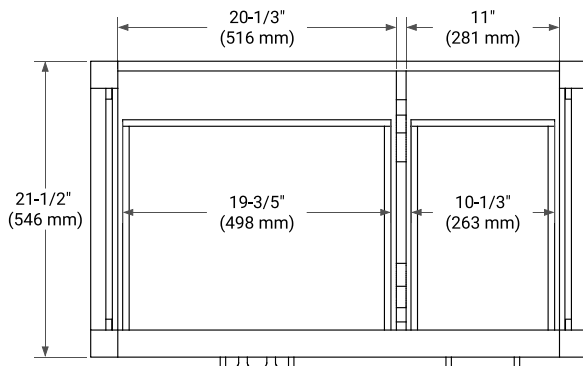

36" LEFT OFFSET CABINET

BASE CABINET DIMENSIONS

36" W x 21.5" D x 34.5" H

FEATURES

- Solid wood frame & plywood panels
- Dovetail drawers and joints
- Soft closing doors & drawers

HARDWARE FINISHES*

Brushed Nickel Satin Brass Matte Black Polished Chrome

PLAN VIEW

37" LEFT RECTANGLE SINK COUNTERTOP WITH 0.75 IN. THICKNESS

OVERALL DIMENSIONS

37" W x 22" D x 0.75" H

COUNTERTOP OPTIONS

Carrara Marble

FEATURES

- Solid countertop with mitered edges & seams
- Undermount white rectangular sink
- Pre-drilled for 8" widespread faucet

INCLUDED

- Countertop
- Matching Backsplash
- Rectangle Sink

COUNTERTOP PLAN VIEW

EDGE SIDE VIEW

THREE DIMENSIONAL COUNTERTOP VIEW