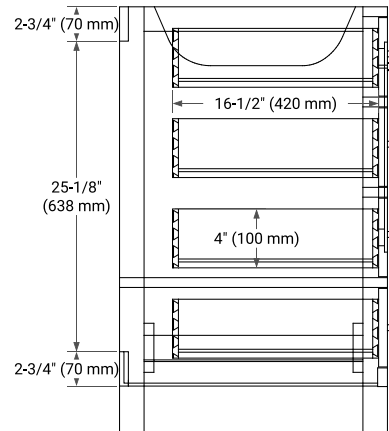

36" LEFT OFFSET CABINET

BASE CABINET DIMENSIONS

36" W x 21.5" D x 34.5" H

FEATURES

- Solid wood frame & plywood panels
- Dovetail drawers and joints
- Soft closing doors & drawers

HARDWARE FINISHES*

Brushed Nickel Satin Brass Matte Black Polished Chrome

PLAN VIEW

37" LEFT RECTANGLE SINK COUNTERTOP WITH 0.75 IN. THICKNESS

OVERALL DIMENSIONS

37" W x 22" D x 0.75" H

COUNTERTOP OPTIONS

Carrara Marble

FEATURES

- Solid countertop with mitered edges & seams
- Undermount white rectangular sink
- Pre-drilled for 8" widespread faucet

INCLUDED

- Countertop
- Matching Backsplash
- Rectangle Sink

COUNTERTOP PLAN VIEW

EDGE SIDE VIEW

THREE DIMENSIONAL COUNTERTOP VIEW