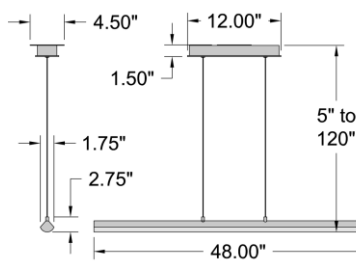

## PRODUCT MEASUREMENTS

FIXTURE**	BACKPLATE / CANOPY**
Length: 48"	Length 4.25"
Width: 1.75"	Width: 12"
Diameter	Diameter:
Height: 2.75"	Height: 1.5"
Extension:	
Overall Height: 5-120"	

### PHOTOMETRICS

Dimmable: Yes Nominal Lumens: 2400 Lm  
 CRI: 90 Delivered Lumens: 2291 Lm  
 CCT: 3000K  
 Recommended Dimmers:  
 (ELV)LUTRON Diva DVELV-300P; (ELV)LUTRON Skylark SELV-300P; (ELV)LUTRON Diva DVELV-303P; (TRIAC)LUTRON Skylark S-600 or S-600P; (TRIAC)LUTRON Diva DV-600P

### LINE DRAWING