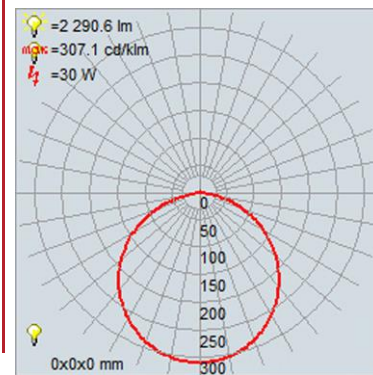

IES FILE

In addition to our purchase and warranty terms and conditions, by signing below or placing an order, you agree that you are authorized to bind the entity placing any order and acknowledge the following: All of sizes and measurements are approximate and all images are for illustrative purposes only. In the event of an inconsistency, the "Product Measurements" section controls. There also may be slight differences in the colors and designs compared to the displayed and printed images.

Signature: _____
Print Name _____ Date: _____