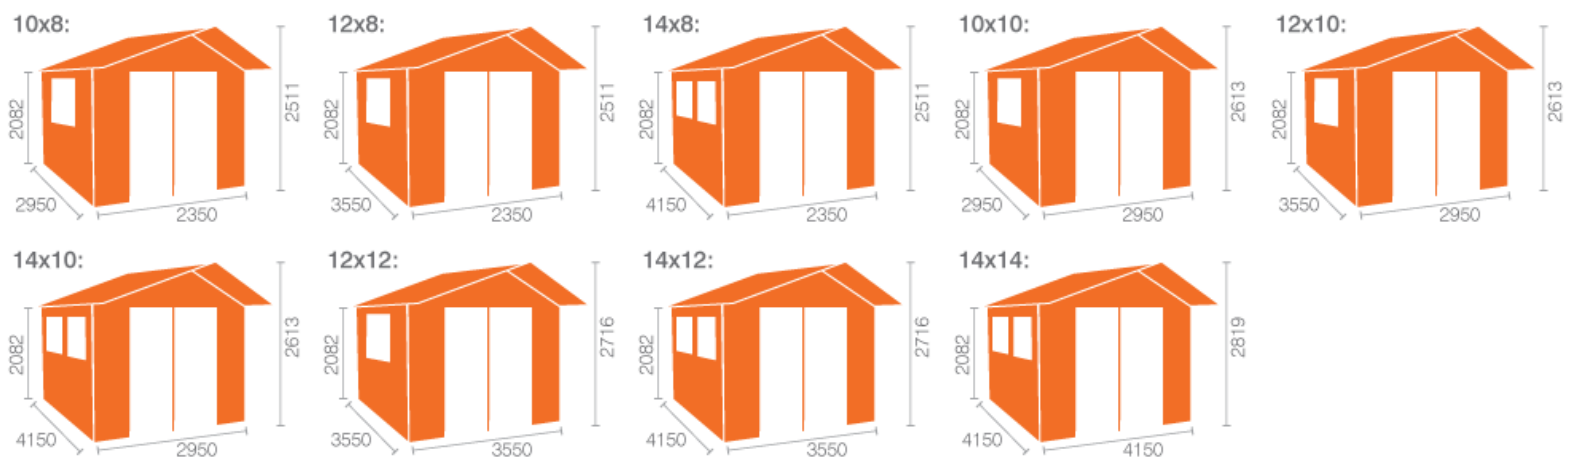

The Rayner | 44mm Log Cabin - Technical Data Sheet

- Superior Grade 44mm Finish Interlocking Logs
- Heavy Duty Fully Boarded Double Doors
- High Quality Joiner Made Opening Window
- Huge Internal Storage & Extra High Eaves
- Easy To Assemble Interlock System

Cladding Material	Heavy Duty Interlocking T&G Logs	Cladding Thickness	44
Framing Style	Tanalised Bearers Only	Framing Size	58mm x 44mm
Roof Material	Tongue & Groove Board	Roof Thickness	19mm
Floor Material	Tongue & Groove Board	Floor Size	19mm
Door Style	Joiner Made Fully Boarded Double Doors	Door Size	1520mm x 1880mm
Window Style	Joiner Made 2 Pane Opening Windows	Window Size	1045mm x 645mm
Glazing Thickness	3	Glazing Material	Horticultural Glass
Roof Covering	Black Mineral Felt	Treatment	Untreated
Locking System	3 Lever Lock with Brass Handles	Material	Tongue & Groove Board