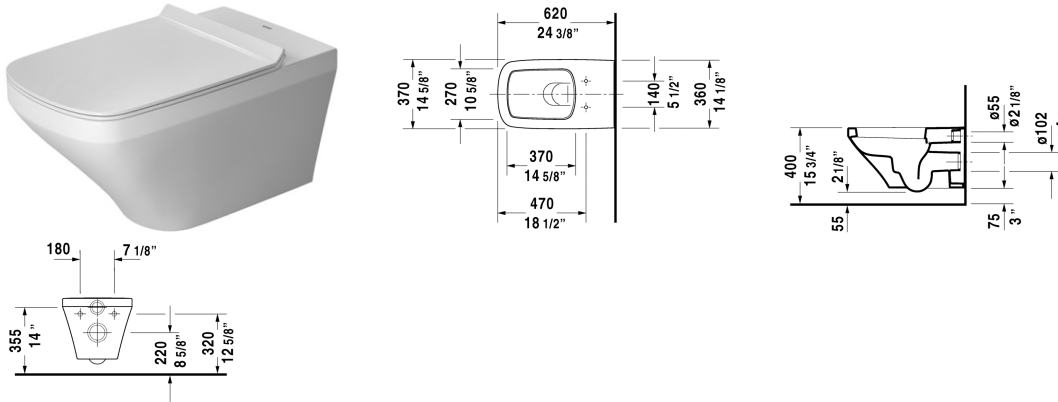

Toilet wall-mounted # 2537090092

| < 14 5/8" X 24 3/8" Inch > |

Toilet wall-mounted	Dimension	Weight	Order number
cUPC listed, washdown model, Durafix included			
Colors			
00 White			
Variant			
◆ 1.6/0.8 gpf	14 5/8" X 24 3/8" Inch	68 lb	2537090092
Sanitary ceramics with the special WonderGliss surface finish will remain clean and attractive-looking for a long time to come. When ordering WonderGliss please add a "1" as eleventh digit to the model number.			
Toilet seat and cover removable, elongated, hinges stainless steel, without slow close		5.7 lb	006051
Toilet seat and cover removable, elongated, hinges stainless steel, with slow close		5.7 lb	006059
Fixing for wall-mounted bidet and wall-mounted toilet	Ø 1/2" x 7 1/8" Inch	0.4 lb	006500
Noise reduction gasket for wall-mounted toilet		0.7 lb	005064
Geberit in-wall tank and carrier width 19 3/4", depth 5 1/2" height (adjustable) 43" - 47"	19 3/4" x 5 1/2" Inch	38 lb	111335
Dual Flush Actuator Sigma 01 White	9 5/8" x 6 1/2" Inch		115770
Suitable products			
Toilet seat and cover removable, elongated, hinges stainless steel, without slow close,			006051
Toilet seat and cover removable, elongated, hinges stainless steel, with slow close,			006059

Toilet wall-mounted # 2537090092

|< 14 5/8" X 24 3/8" Inch >|

All drawings contain the necessary measurements which are subject to standard tolerances. They are stated in inch & mm and are non-binding. Exact measurements, in particular for customized installation scenarios, can only be taken from the finished ceramic piece.