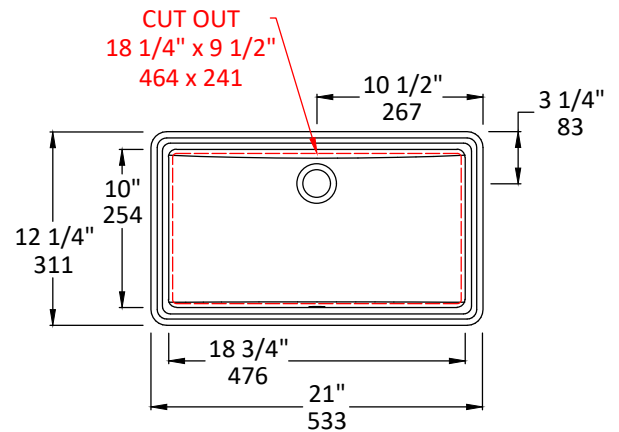

## Specifications:

<b>Installation:</b>	Undercounter
<b>Interior Dimensions:</b>	18 3/4" w x 10" d x 4 1/8" h
<b>Exterior Dimensions:</b>	21" w x 12 1/4" d x 6" h
<b>Material:</b>	Porcelain
<b>Weight:</b>	16 lbs
<b>Overflow:</b>	Yes
<b>Finishes:</b>	001 - White
<b>Faucet Holes:</b>	N/A
<b>Cutout Size:</b>	18 1/8" x 9 1/2" (template available upon request)
<b>Drain Hole Size:</b>	Ø 1 3/4"

## Recommended Items:

- European drain with overflow
  - 7100-130F
  - 7100-160F

LACAVA reserves the right to revise any dimension or information on this sheet without notice. Dimensions are nominal and may vary within an industry accepted tolerance of 1/4". Drawings provided herein are meant to give the user an idea of the product and are not made to scale.