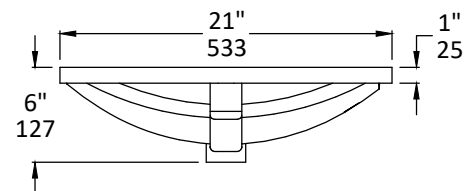

## Specifications:

<b>Installation:</b>	Undercounter
<b>Interior Dimensions:</b>	18 3/4" w x 10" d x 4 1/8" h
<b>Exterior Dimensions:</b>	21" w x 12 1/4" d x 6" h
<b>Material:</b>	Porcelain
<b>Weight:</b>	16 lbs
<b>Overflow:</b>	Yes
<b>Finishes:</b>	001 - White
<b>Faucet Holes:</b>	N/A
<b>Cutout Size:</b>	18 1/8" x 9 1/2" (template available upon request)
<b>Drain Hole Size:</b>	Ø 1 3/4"

## Recommended Items:

- European drain with overflow
  - 7100-130F
  - 7100-160F

LACAVA reserves the right to revise any dimension or information on this sheet without notice. Dimensions are nominal and may vary within an industry accepted tolerance of 1/4". Drawings provided herein are meant to give the user an idea of the product and are not made to scale.