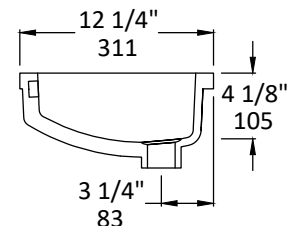

## Specifications:

<b>Installation:</b>	Undercounter
<b>Interior Dimensions:</b>	18 3/4" w x 10" d x 4 1/8" h
<b>Exterior Dimensions:</b>	21" w x 12 1/4" d x 6" h
<b>Material:</b>	Porcelain
<b>Weight:</b>	16 lbs
<b>Overflow:</b>	Yes
<b>Finishes:</b>	001 - White
<b>Faucet Holes:</b>	N/A
<b>Cutout Size:</b>	18 1/8" x 9 1/2" (template available upon request)
<b>Drain Hole Size:</b>	Ø 1 3/4"

## Recommended Items:

- European drain with overflow
  - 7100-130F
  - 7100-160F

LACAVA reserves the right to revise any dimension or information on this sheet without notice. Dimensions are nominal and may vary within an industry accepted tolerance of 1/4". Drawings provided herein are meant to give the user an idea of the product and are not made to scale.