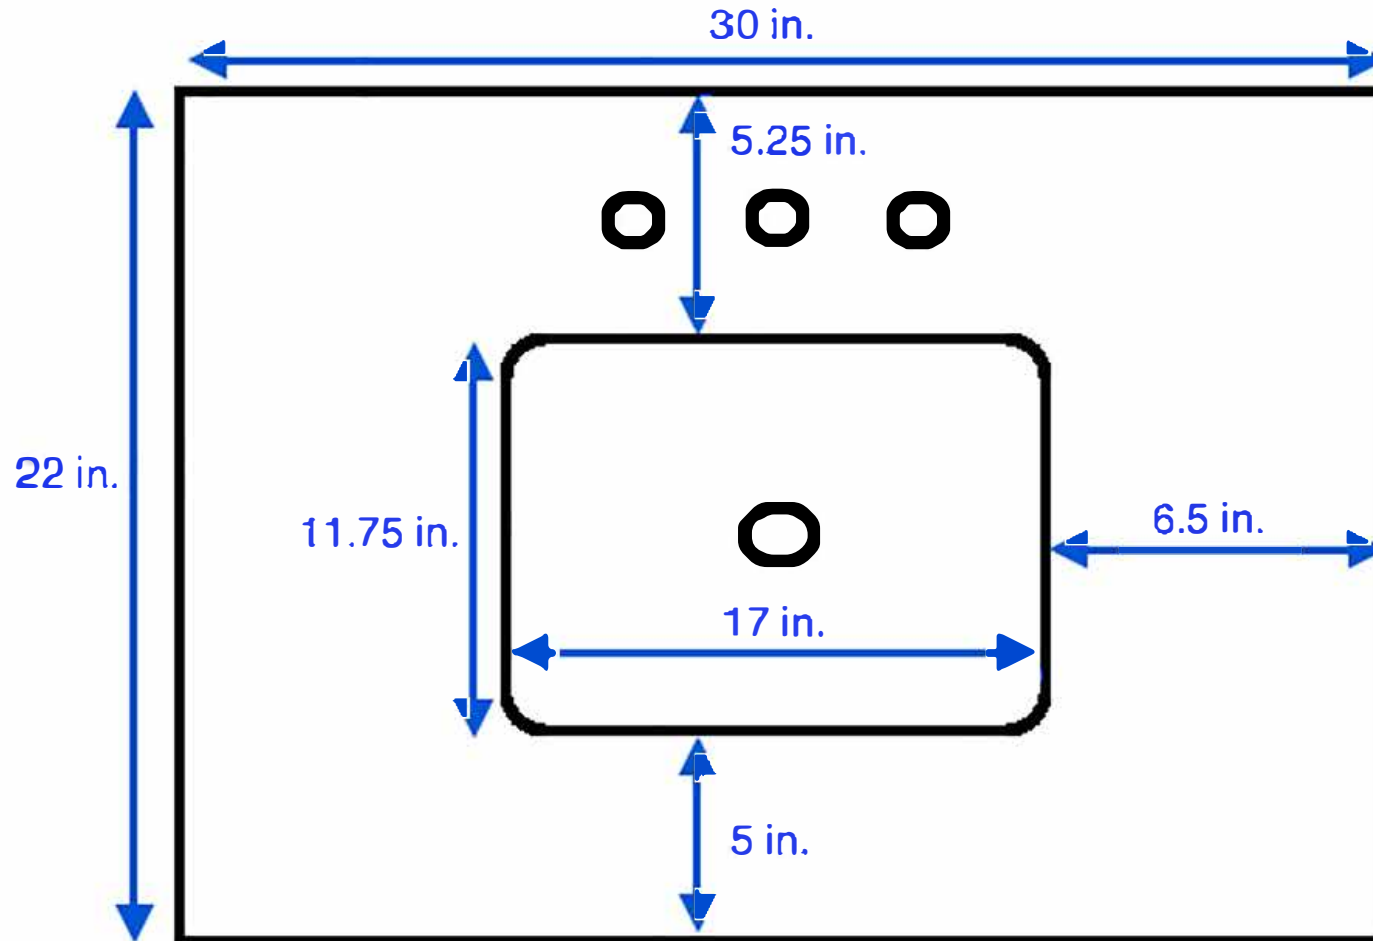

30-inch Bath Vanity Top View

All measurements are approximate and rounded to the nearest quarter inch.
Please allow for a slight margin of error.