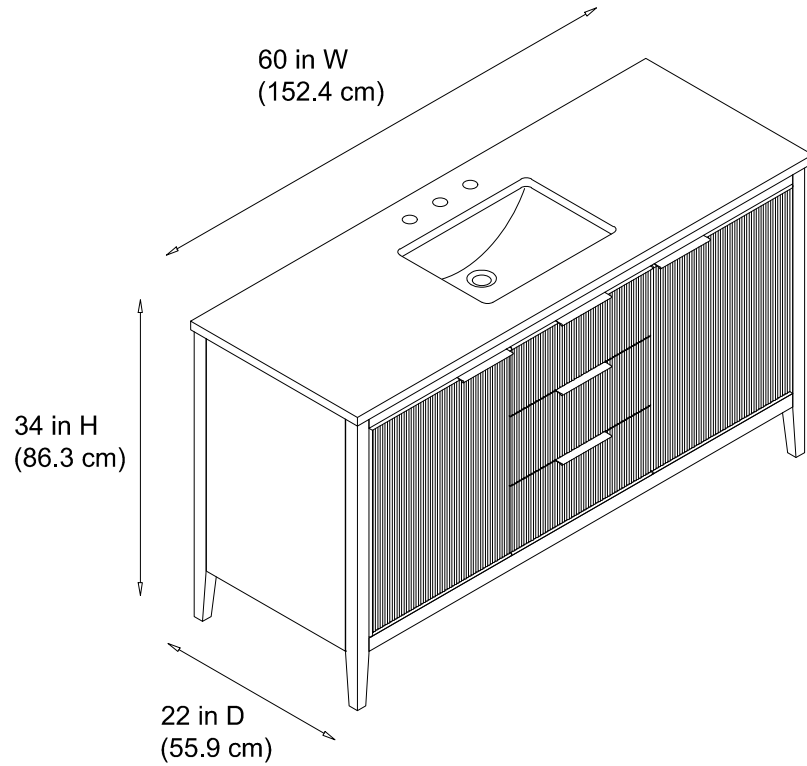

60-S" Bathroom Vanity

60 in. W x 22 in.D x 34 in.H
(152.4 cm x 55.9 cm x 86.3 cm)

Top View

Back View