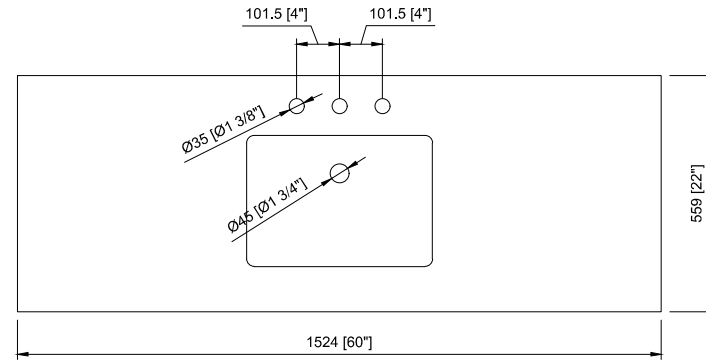

60-S" Bathroom Vanity

60 in. W x 22 in.D x 34 in.H
(152.4 cm x 55.9 cm x 86.3 cm)

Top View

Back View