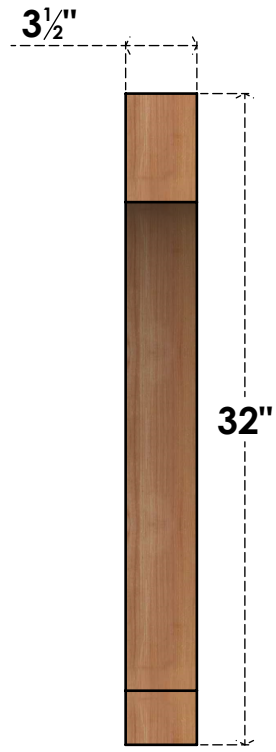

BRC04X28X32IMP00SWR

3 1/2"W X 28"D X 32"H IMPERIAL SMOOTH BRACE, WESTERN RED CEDAR

SIDE

FRONT

EKENA MILLWORK
 2300 WEST MAIN ST.
 CLARKSVILLE, TX 75426
 TOLL FREE: 866-607-0453
 WWW.EKENAMILLWORK.COM

NOTES