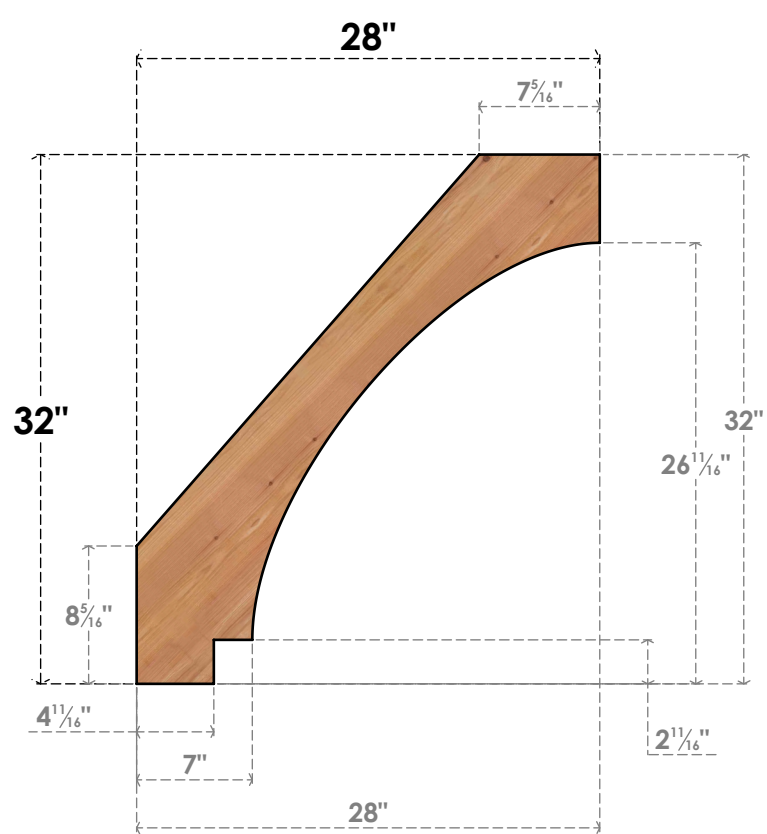

BRC04X28X32IMP00SWR

3 1/2"W X 28"D X 32"H IMPERIAL SMOOTH BRACE, WESTERN RED CEDAR

SIDE

FRONT

EKENA MILLWORK
 2300 WEST MAIN ST.
 CLARKSVILLE, TX 75426
 TOLL FREE: 866-607-0453
 WWW.EKENAMILLWORK.COM

NOTES

1. INSTALLATION TO BE COMPLETED IN ACCORDANCE WITH MANUFACTURER'S SPECIFICATIONS.
2. DRAWING MAY NOT BE TO SCALE
3. THIS DRAWING IS INTENDED FOR DESIGN AND PLANNING PURPOSES ONLY.
4. ALL INFORMATION CONTAINED HEREIN WAS CURRENT AT THE TIME OF DEVELOPMENT BUT MUST BE REVIEWED AND APPROVED BY THE PRODUCT MANUFACTURER TO BE CONSIDERED ACCURATE.
5. PRODUCTS ARE NOT KILN DRIED. THIS ITEM IS UNIQUE AND WILL CONTAIN THE NATURAL VARIATIONS THAT THE WOOD SPECIES OFFERS. THIS MAY RESULT IN VARIATIONS UP TO 1/4"