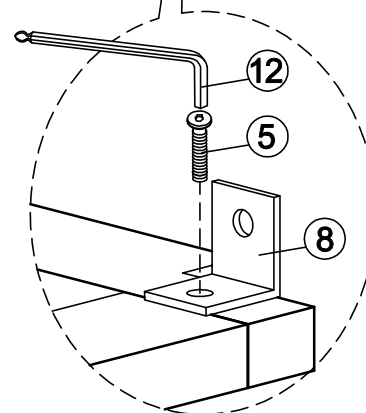

ASSEMBLY INSTRUCTION

59-025 SOFA TABLE

www.kincaidfurniture.com

Phone :828-728-3261.

IMPORTANT NOTES :

- Place all wooden parts on a clean and smooth surface such as a rug or carpet to prevent the parts from being scratched .
- Check to be sure that you have all parts and hardware .
- Remove all wrapping materials, including staples and packing straps before you start to assemble .
- Do not tighten all screws and bolts until completely assembled .
- Keep all hardware out of the reach of children .

Item #	Description	Q'ty
1.	Table Top	1
2.	Frame legs	2
3.	Frame Shelf	1
4.	Center leg	1
5.	Long Bolts M6 x 40	8
6.	Short Bolts M6 x 15	8
7.	Flat Washers	8
8.	Lock Washers	8
9.	Metal Plate Connect	4
10.	Decorate A	2
11.	Decorate B (Pre-assembly)	2
12.	Screw	2
13.	Allen Key	1