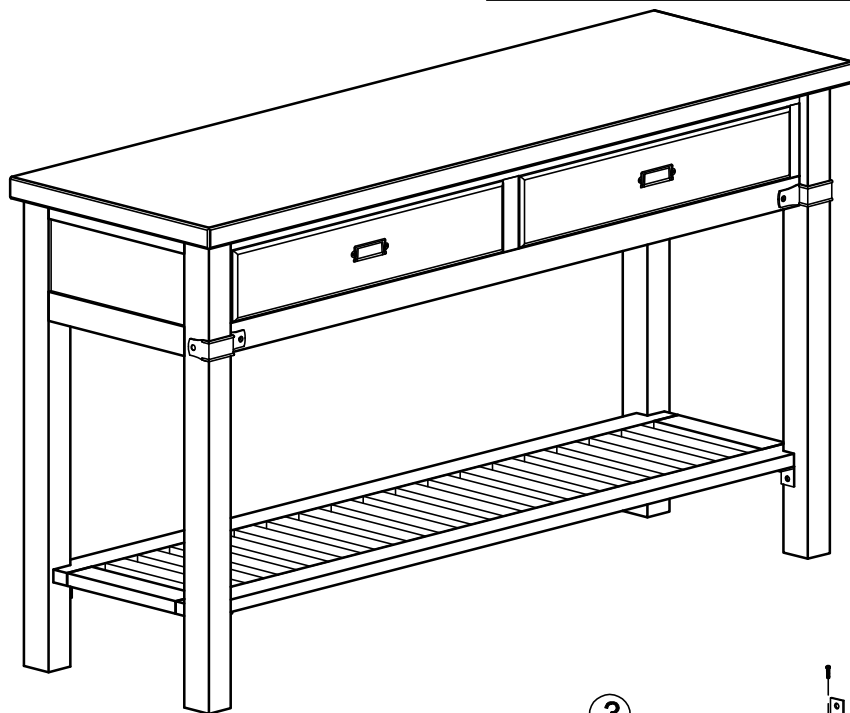

ASSEMBLY INSTRUCTION

59-025 SOFA TABLE

www.kincaidfurniture.com

Phone :828-728-3261.

IMPORTANT NOTES :

- Place all wooden parts on a clean and smooth surface such as a rug or carpet to prevent the parts from being scratched .
- Check to be sure that you have all parts and hardware .
- Remove all wrapping materials, including staples and packing straps before you start to assemble .
- Do not tighten all screws and bolts until completely assembled .
- Keep all hardware out of the reach of children .

Item #	Description	Q'ty
1.	Table Top	1
2.	Frame legs	2
3.	Frame Shelf	1
4.	Center leg	1
5.	Long Bolts M6 x 40	8
6.	Short Bolts M6 x 15	8
7.	Flat Washers	8
8.	Lock Washers	8
9.	Metal Plate Connect	4
10.	Decorate A	2
11.	Decorate B (Pre-assembly)	2
12.	Screw	2
13.	Allen Key	1