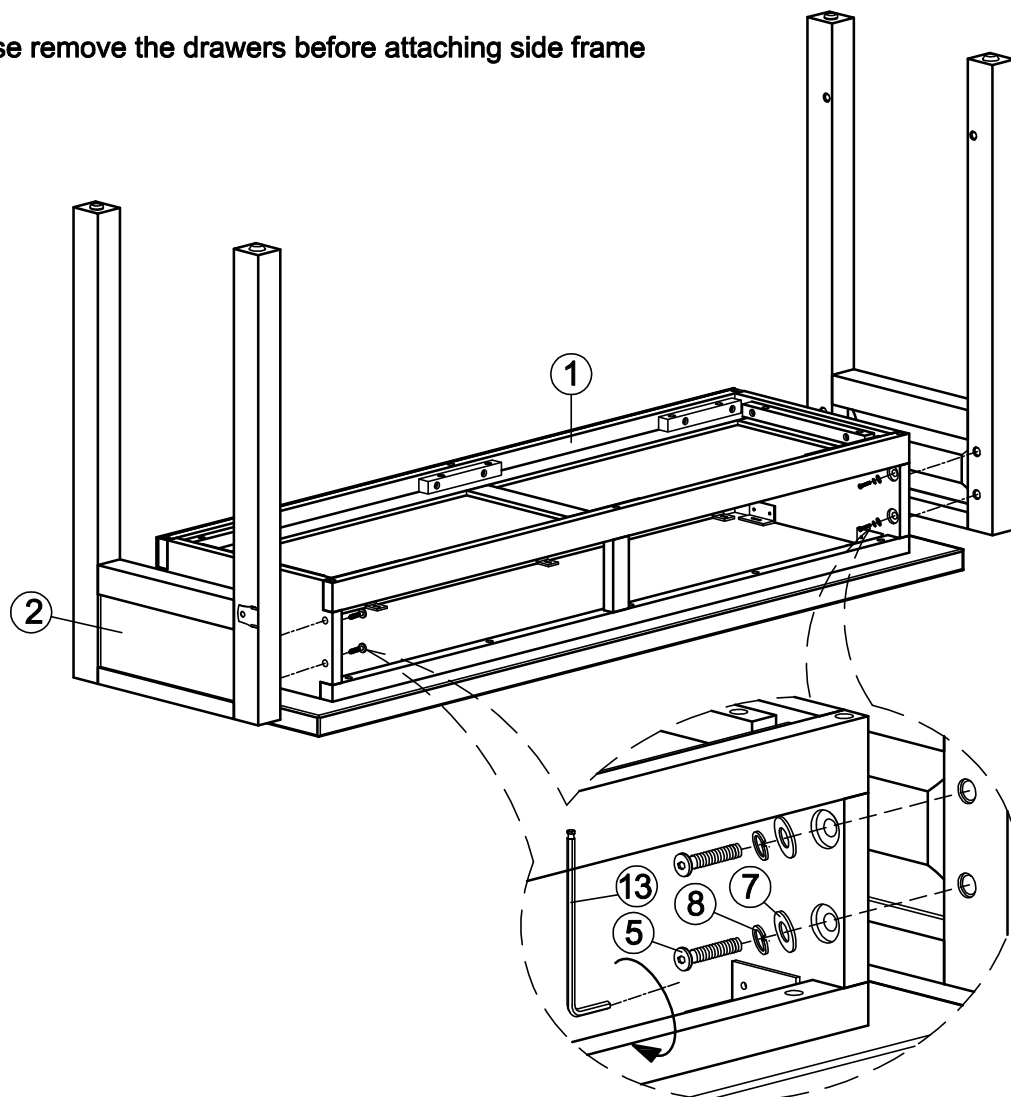

Item #	Description	Q'ty
1.	Table Top	1
2.	Frame legs	2
3.	Frame Shelf	1
4.	Center leg	1
5.	Long Bolts M6 x 40	8
6.	Short Bolts M6 x 15	8
7.	Flat Washers	8
8.	Lock Washers	8
9.	Metal Plate Connect	4
10.	Decorate A	2
11.	Decorate B (Pre-assembly)	2
12.	Screw	2
13.	Allen Key	1

ASSEMBLY INSTRUCTION

KINCAID
SOLID WOOD SINCE 1946

59-025 SOFA TABLE

*. Pull out and remove the drawers as shown.

. Please remove the drawers before attaching side frame

ASSEMBLY INSTRUCTION

KINCAID
SOLID WOOD SINCE 1946