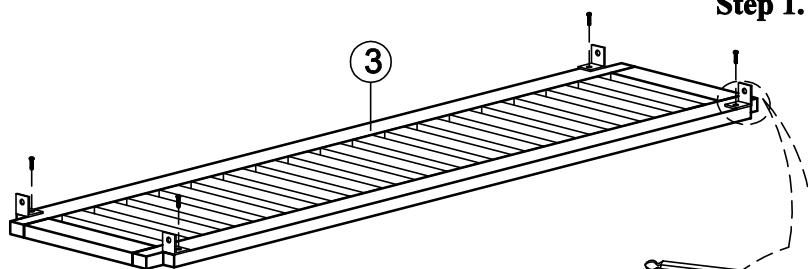

ASSEMBLY INSTRUCTION

59-025 SOFA TABLE

www.kincaidfurniture.com

Phone :828-728-3261.

IMPORTANT NOTES :

- Place all wooden parts on a clean and smooth surface such as a rug or carpet to prevent the parts from being scratched .
- Check to be sure that you have all parts and hardware .
- Remove all wrapping materials, including staples and packing straps before you start to assemble .
- Do not tighten all screws and bolts until completely assembled .
- Keep all hardware out of the reach of children .

Item #	Description	Q'ty
1.	Table Top	1
2.	Frame legs	2
3.	Frame Shelf	1
4.	Center leg	1
5.	Long Bolts M6 x 40	8
6.	Short Bolts M6 x 15	8
7.	Flat Washers	8
8.	Lock Washers	8
9.	Metal Plate Connect	4
10.	Decorate A	2
11.	Decorate B (Pre-assembly)	2
12.	Screw	2
13.	Allen Key	1