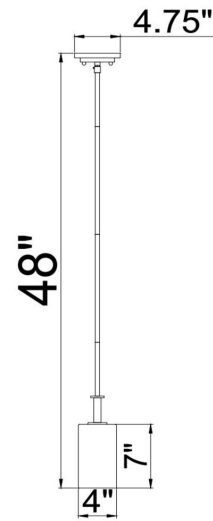

I-Light Mini Pendant

INDOOR LIGHTING

Satin Nickel

SPECIFICATIONS

MOUNTING:	Pendant	LED BRIGHTNESS (LUMENS):	N/A
SLOPED CEILING ADAPTABLE:	N/A	LED COLOR CORRELATED TEMPERATURE (CCT):	N/A
LAMP TYPE 1:	1 lamp 60W Incandescent	LED COLOR RENDERING INDEX (CRI):	N/A
BULB INCLUDED:	N/A	LED EFFICACY:	N/A
WATTS PER BULB:	60W	LED AVERAGE RATED LIFE:	N/A
TOTAL WATTAGE:	60W	ENERGY EFFICIENT:	No
DIMMABLE:	Yes	LIGHTING AMPS:	N/A
MATERIAL CONSTRUCTION:	Steel	VOLTAGE:	120V
ASSEMBLED DIMENSIONS:	48" H x 4" L x 4.75" D		
WEIGHT:	1.76 lbs.		
BACKPLATE DIMENSIONS:	N/A		
CANOPY/PLATE DIMENSIONS:	N/A		
GLASS/SHADE DIMENSIONS:	N/A		
GLASS/SHADE MATERIAL:	Glass		
GLASS/SHADE TYPE:	N/A		
GLASS/SHADE COLOR:	N/A		