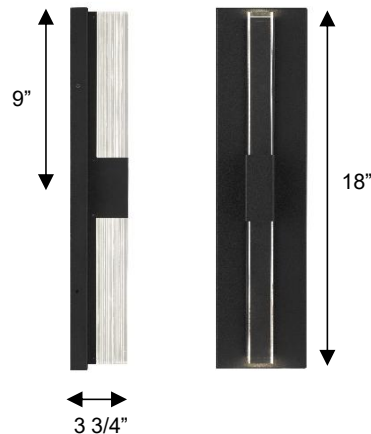

#### DIMENSIONS

Height: 18"

Width/Diameter: 4 1/2"

Depth: 3 3/4"

Minimum Height:

Maximum Height:

Canopy/Backplate: 18"x4 1/2"

Product Weight: 4.4 lb

Color Temperature: Adjustable

3000K/4000K/5000K

CRI Rating: 80

Material: Aluminum

Diffuser Material: Groove Acrylic