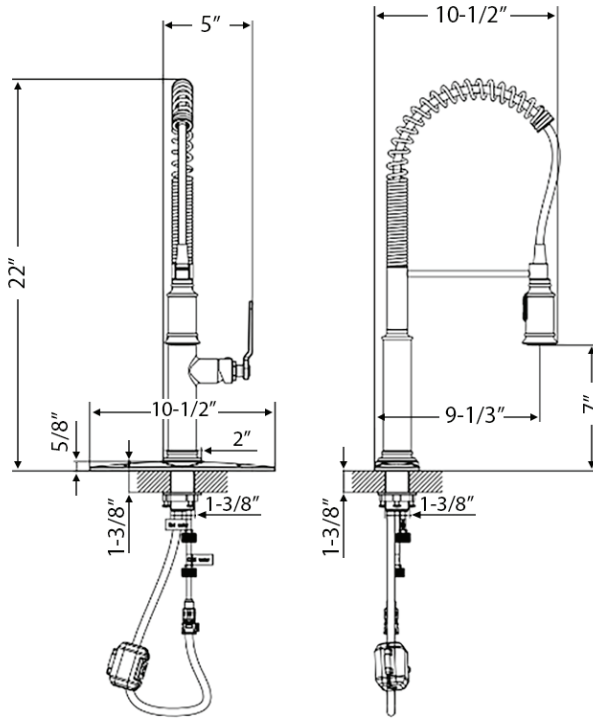

RVF1238

KITCHEN FAUCET

FEATURES

- Ceramic Cartridge
- Solid brass construction
- Pull-out spray head with multi-function feature
- Includes hot and cold inlet hoses
Standard 3/8" compression fitting
- 1 hole installation(standard 1-3/8" hole)

IN THE BOX

Spray Hose Weight

Allen Key

Rubber Washer

Metal Washer

Lock nut

Screws

COLOR OPTIONS

- Brushed Nickel (BN)

DIMENSIONS

- Overall Height: 22"
- Spout Height: 7"
- Spout Reach: 9-1/3"

ADA
Americans with
Disabilities Act

CODES / STANDARDS
CUPC CERTIFIED BY IAPMO
ASME A112.18.1/CSA B125.1
NSF/ANSI/CAN 61 & 372