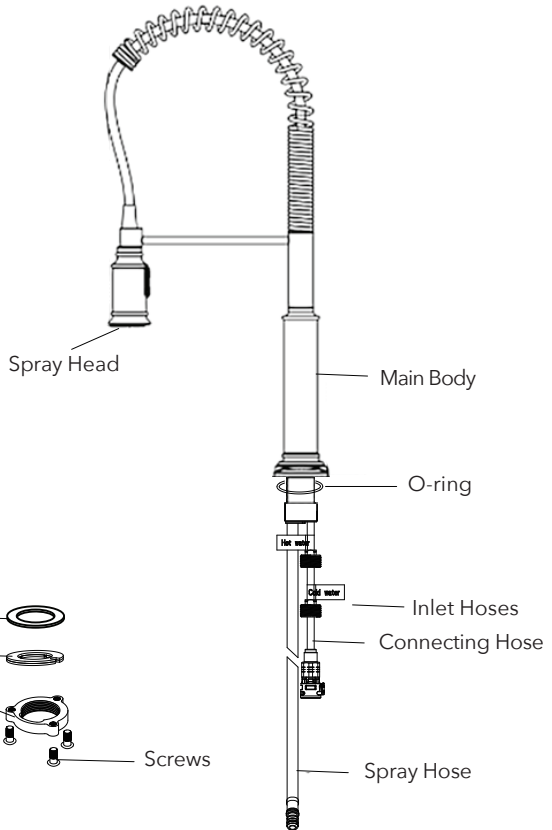

RVF1238

KITCHEN FAUCET

FEATURES

- Ceramic Cartridge
- Solid brass construction
- Pull-out spray head with multi-function feature
- Includes hot and cold inlet hoses
Standard 3/8" compression fitting
- 1 hole installation(standard 1-3/8" hole)

IN THE BOX

Spray Hose Weight

Allen Key

Rubber Washer

Metal Washer

Lock nut

Screws

COLOR OPTIONS

- Brushed Nickel (BN)

DIMENSIONS

- Overall Height: 22"
- Spout Height: 7"
- Spout Reach: 9-1/3"

ADA
Americans with
Disabilities Act

CODES / STANDARDS
CUPC CERTIFIED BY IAPMO
ASME A112.18.1/CSA B125.1
NSF/ANSI/CAN 61 & 372