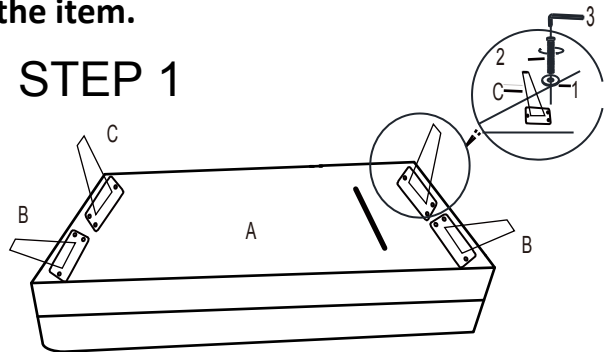

# ASSEMBLY INSTRUCTION

PARTS IDENTIFICATION			
A		Ottoman	1pcs
B		Right Leg	2pcs
C		Left Leg	2pcs

HARDWARE PACKAGE			
Z			
1		Washer	12PCS
2		Bolt	12PCS
3		Allen Wrench	1PC

It takes about five minutes to assemble the item.

## STEP 1