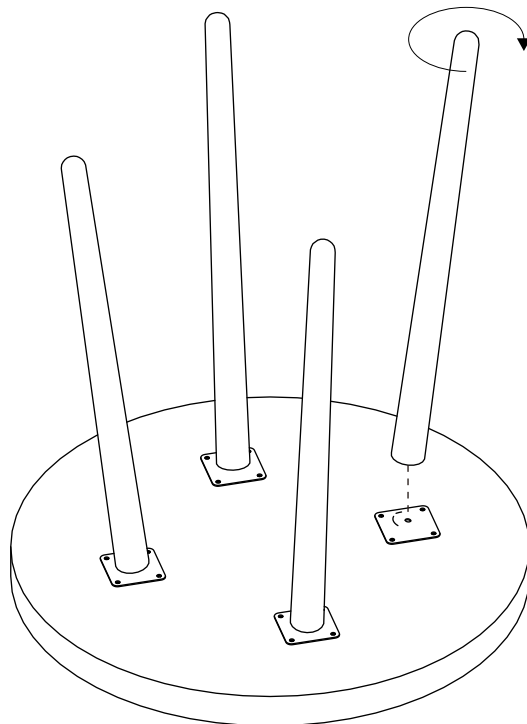

ASSEMBLY INSTRUCTIONS

END TABLE

END TABLE

DIMENSIONS

Width - 18.11"

Depth - 18.11"

Height - 19"

PARTS LIST

A X1

B X4

ASSEMBLY INSTRUCTIONS

ASSEMBLY IS COMPLETED

Make sure the product is rested on a flat surface and does not feel loose or wobbly. If it does, double check that the bolts/screws are secured and properly tightened.