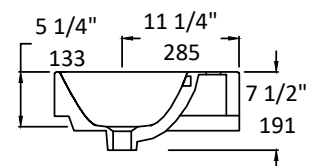

## Specifications:

<b>Installation:</b>	Wall-mount, vanity-top, or drop-in
<b>Exterior Dimensions:</b>	39 5/8" w x 17 3/4" d x 7 1/4" h
<b>Material:</b>	Porcelain
<b>Weight:</b>	58 lbs
<b>Overflow:</b>	Yes
<b>Finishes:</b>	001 - White
<b>Faucet Holes:</b>	00 - no hole 01 - one centered hole 02 - two hole - center and right, 4" spread 03 - three hole, 8" spread (centered over the drain) Other holes drilled to order when requested - please mark in the specs
<b>Cutout Size:</b>	37 1/8" x 16 1/8" (template available upon request)
<b>Faucet Hole Size:</b>	∅ 1 3/8"
<b>Drain Hole Size:</b>	∅ 1 3/4"

LACAVA reserves the right to revise any dimension or information on this sheet without notice. Dimensions are nominal and may vary within an industry accepted tolerance of 1/4". Drawings provided herein are meant to give the user an idea of the product and are not made to scale.