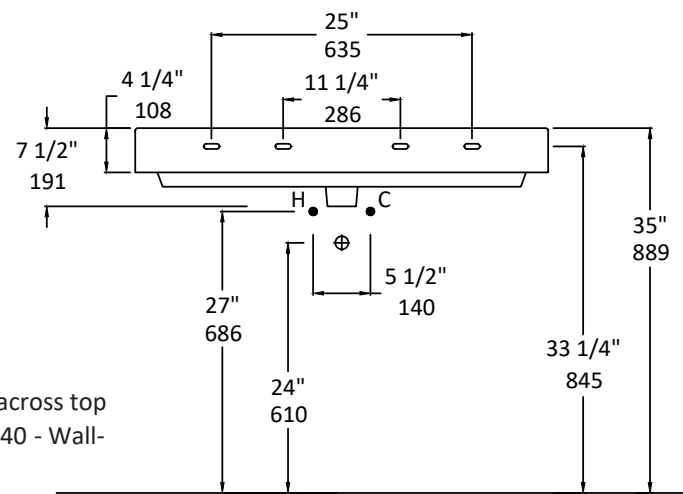

## Specifications:

<b>Installation:</b>	Wall-mount, vanity-top, or drop-in
<b>Exterior Dimensions:</b>	39 5/8" w x 17 3/4" d x 7 1/4" h
<b>Material:</b>	Porcelain
<b>Weight:</b>	58 lbs
<b>Overflow:</b>	Yes
<b>Finishes:</b>	001 - White
<b>Faucet Holes:</b>	00 - no hole 01 - one centered hole 02 - two hole - center and right, 4" spread 03 - three hole, 8" spread (centered over the drain) Other holes drilled to order when requested - please mark in the specs
<b>Cutout Size:</b>	37 1/8" x 16 1/8" (template available upon request)
<b>Faucet Hole Size:</b>	∅ 1 3/8"
<b>Drain Hole Size:</b>	∅ 1 3/4"

LACAVA reserves the right to revise any dimension or information on this sheet without notice. Dimensions are nominal and may vary within an industry accepted tolerance of 1/4". Drawings provided herein are meant to give the user an idea of the product and are not made to scale.