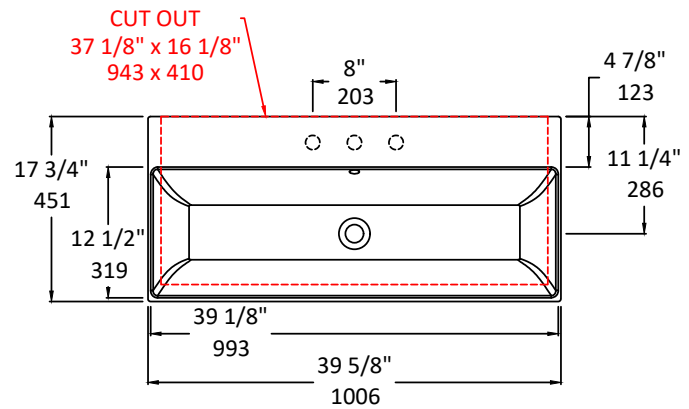

Features:

- Porcelain sink with overflow
- Unglazed back
- Glazed bottom
- Wall-mounting bolts are included
- It must be installed against a wall on the back