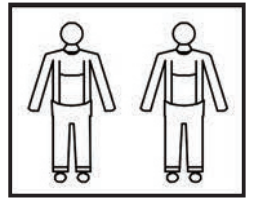

ASSEMBLY INSTRUCTION

A*1

B*1

C*1LEFT

C*1RIGHT

D*2

E*2

F*2

G*4
3*30mm

H*2

I*2

J*1

STEP 1:

STEP 2:

Take out all the parts in the box, and exhaust the compressed screen package to make it naturally fluffy and pat the bag, the effect will be better if it is exposed to the sun.

Lift up the sofa, adjust it to the front, and pull the zipper behind the screen and seat.

STEP 7:

STEP 8: