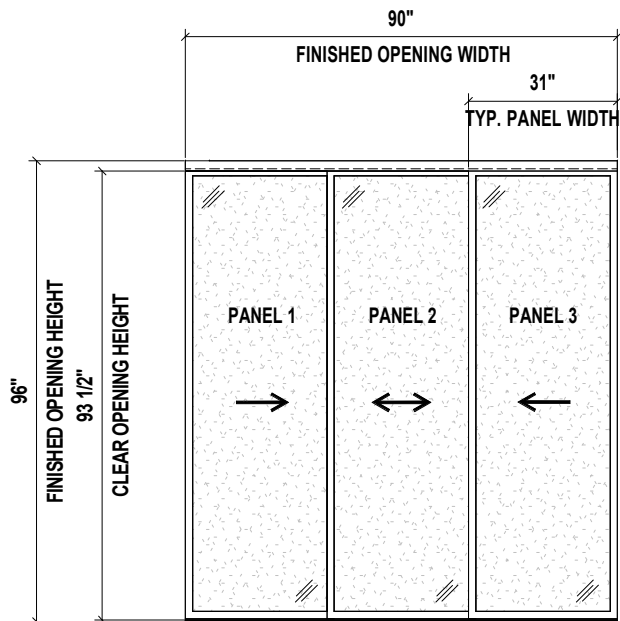

CLOSED POSITION

OPEN POSITION 1

OPEN POSITION 2

TOP VIEW

SIDE VIEW

FRONT VIEW

3D VIEW

Aluminum Frame
FTS Frame Size: 1 1/2"

- Finish:**
- Black - SD8996FR3BK
 - Charcoal - SD8996FR3CH
 - Silver - SD8996FR3SL
 - Walnut - SD8996FR3WH
 - Wenge - SD8996FR3WN
 - White - SD8996FR3WT

Glass: Frosted

3 - PANEL FROSTED GLASS SLIDING CLOSET DOOR 90" X 96"