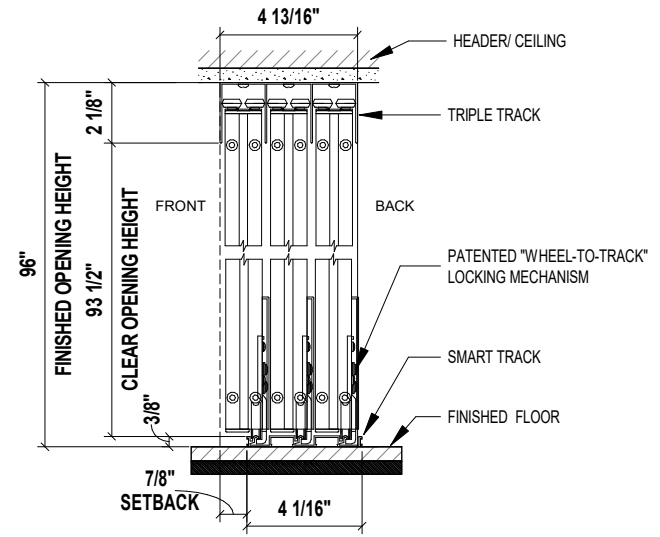

CLOSED POSITION

OPEN POSITION 1

OPEN POSITION 2

TOP VIEW

SIDE VIEW

FRONT VIEW

3D VIEW

Aluminum Frame
FTS Frame Size: 1 1/2"

- Finish:**
- Black - SD8996FR3BK
 - Charcoal - SD8996FR3CH
 - Silver - SD8996FR3SL
 - Walnut - SD8996FR3WH
 - Wenge - SD8996FR3WN
 - White - SD8996FR3WT

Glass: Frosted

3 - PANEL FROSTED GLASS SLIDING CLOSET DOOR 90" X 96"