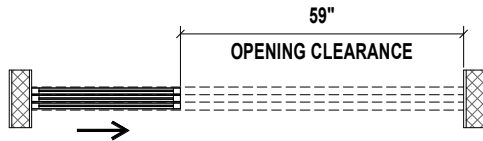

CLOSED POSITION

OPEN POSITION 1

OPEN POSITION 2

TOP VIEW

SIDE VIEW

FRONT VIEW

3D VIEW

Aluminum Frame
FTS Frame Size: 1 1/2"