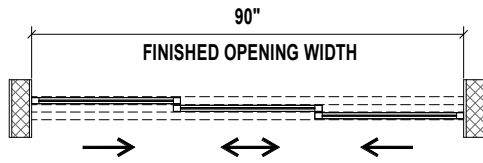

CLOSED POSITION

OPEN POSITION 1

OPEN POSITION 2

TOP VIEW

SIDE VIEW

FRONT VIEW

3D VIEW

Aluminum Frame
FTS Frame Size: 1 1/2"