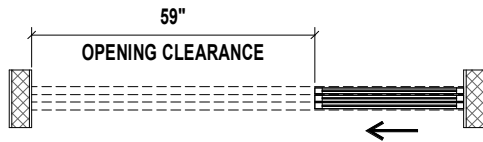

CLOSED POSITION

OPEN POSITION 1

OPEN POSITION 2

TOP VIEW

SIDE VIEW

FRONT VIEW

3D VIEW

Aluminum Frame
FTS Frame Size: 1 1/2"

- Finish:**
- Black - SD8996FR3BK
 - Charcoal - SD8996FR3CH
 - Silver - SD8996FR3SL
 - Walnut - SD8996FR3WH
 - Wenge - SD8996FR3WN
 - White - SD8996FR3WT

Glass: Frosted

3 - PANEL FROSTED GLASS SLIDING CLOSET DOOR 90" X 96"