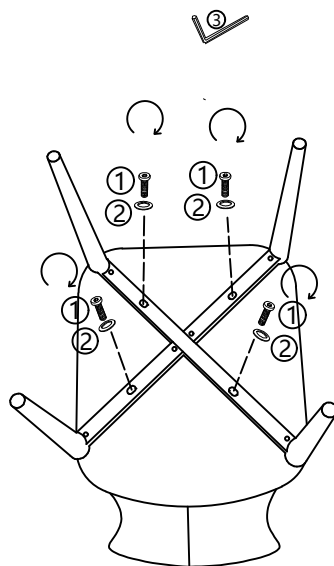

Dining Table

Notice:

1. Follow the installation instructions. Please confirm all accessories are preset before installation.
2. Do not fully tighten the screws during initial assembly. Fully tighten screws only once all pieces which are correctly assembled.
3. If you encounter any problems during installation, please contact our customer service
4. Please unbox the item from the side with an open-label and put a carpet on the floor to avoid scratching it.

Recommended installers: 2

Put a carpet on the floor before unpacking

Estimate installation time: 20 minutes

Item no.	Reference Image	Qty
Ⓐ		x1
Ⓑ		x1

Item no.	Reference Image	Qty
①		x4
②		x1

1

			
A 1pc	B 1pc	① 4pc	② 1pc

MH-DC9BE

Notice:

1. Follow the installation instructions. Please confirm all accessories are present before installation.
2. Do not fully tighten the screws during initial assembly. Fully tighten screws only once all pieces which are correctly assembled.
3. If you encounter any problems during installation, please contact our customer service.

	Reference Image	Qty
(A)		x1
(B)		x1

	Reference Image	Qty
(1)		x4
(2)		x4
(3)		x1

(1) x4 (2) x4 (3) x1

final