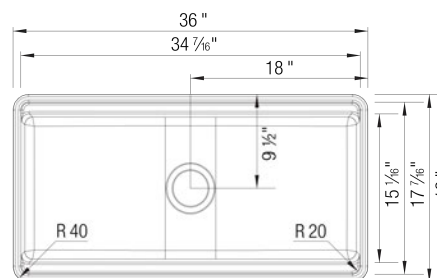

Sink Specifications

Color	SKU
Jasmine	523027
White	523026

Design and Planning Tips

- Min cabinet size: 39 in
- Apron front height: 10 in (254 mm)

What is included:

Beech cutting board

No template or DXF file provided

Limited Lifetime Warranty

Custom cabinet installation required.

To prevent damage, sink must be shipped on a pallet.

Codes & Standards

ASME A112.19.2-2013/ CSA B45.1-13

Optional Accessories

3-in-1 Basket Strainer	441231
Dish Rack	234699
CapFlow Strainer Cover	517666
Sink Grid	234691

PROFINA Fireclay

Warranty

BLANCO offers a limited lifetime warranty on all sinks and faucets, as well as a one-year warranty on all custom accessories.

Code/Standards Compliance

BLANCO sinks and faucets are third-party tested and certified to standards and listed by applicable certification bodies. For more information on individual product listings, contact our office or listing organization.

View our how-to videos to learn more about installing and caring for BLANCO products:
<https://www.blanco.com/us-en/service/how-to-videos/how-to-videos-for-sinks/>

Questions? Contact us today

BLANCO America, Inc.
110 Mount Holly By-Pass
Lumberton, NJ 08048

Phone & Fax
Phone: 888-668-6201
Fax: 609-668-6211

While BLANCO endeavors to provide accurate information, all dimensions are nominal, cannot be guaranteed, and are subject to change or cancellation. BLANCO assumes no responsibility for use of superseded or voided specifications.