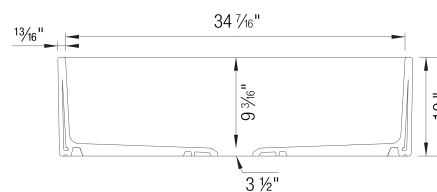

PROFINA Fireclay

Warranty

BLANCO offers a limited lifetime warranty on all sinks and faucets, as well as a one-year warranty on all custom accessories.

Code/Standards Compliance

BLANCO sinks and faucets are third-party tested and certified to standards and listed by applicable certification bodies. For more information on individual product listings, contact our office or listing organization.

View our how-to videos to learn more about installing and caring for BLANCO products:
<https://www.blanco.com/us-en/service/how-to-videos/how-to-videos-for-sinks/>

Questions? Contact us today

BLANCO America, Inc.
110 Mount Holly By-Pass
Lumberton, NJ 08048

Phone & Fax
Phone: 888-668-6201
Fax: 609-668-6211

While BLANCO endeavors to provide accurate information, all dimensions are nominal, cannot be guaranteed, and are subject to change or cancellation. BLANCO assumes no responsibility for use of superseded or voided specifications.