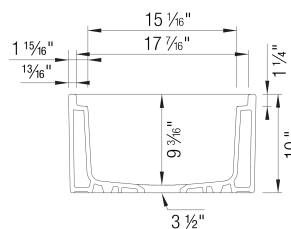

PROFINA Fireclay

Warranty

BLANCO offers a limited lifetime warranty on all sinks and faucets, as well as a one-year warranty on all custom accessories.

Code/Standards Compliance

BLANCO sinks and faucets are third-party tested and certified to standards and listed by applicable certification bodies. For more information on individual product listings, contact our office or listing organization.

View our how-to videos to learn more about installing and caring for BLANCO products:
<https://www.blanco.com/us-en/service/how-to-videos/how-to-videos-for-sinks/>

Questions? Contact us today

BLANCO America, Inc.
110 Mount Holly By-Pass
Lumberton, NJ 08048

Phone & Fax
Phone: 888-668-6201
Fax: 609-668-6211

While BLANCO endeavors to provide accurate information, all dimensions are nominal, cannot be guaranteed, and are subject to change or cancellation. BLANCO assumes no responsibility for use of superseded or voided specifications.