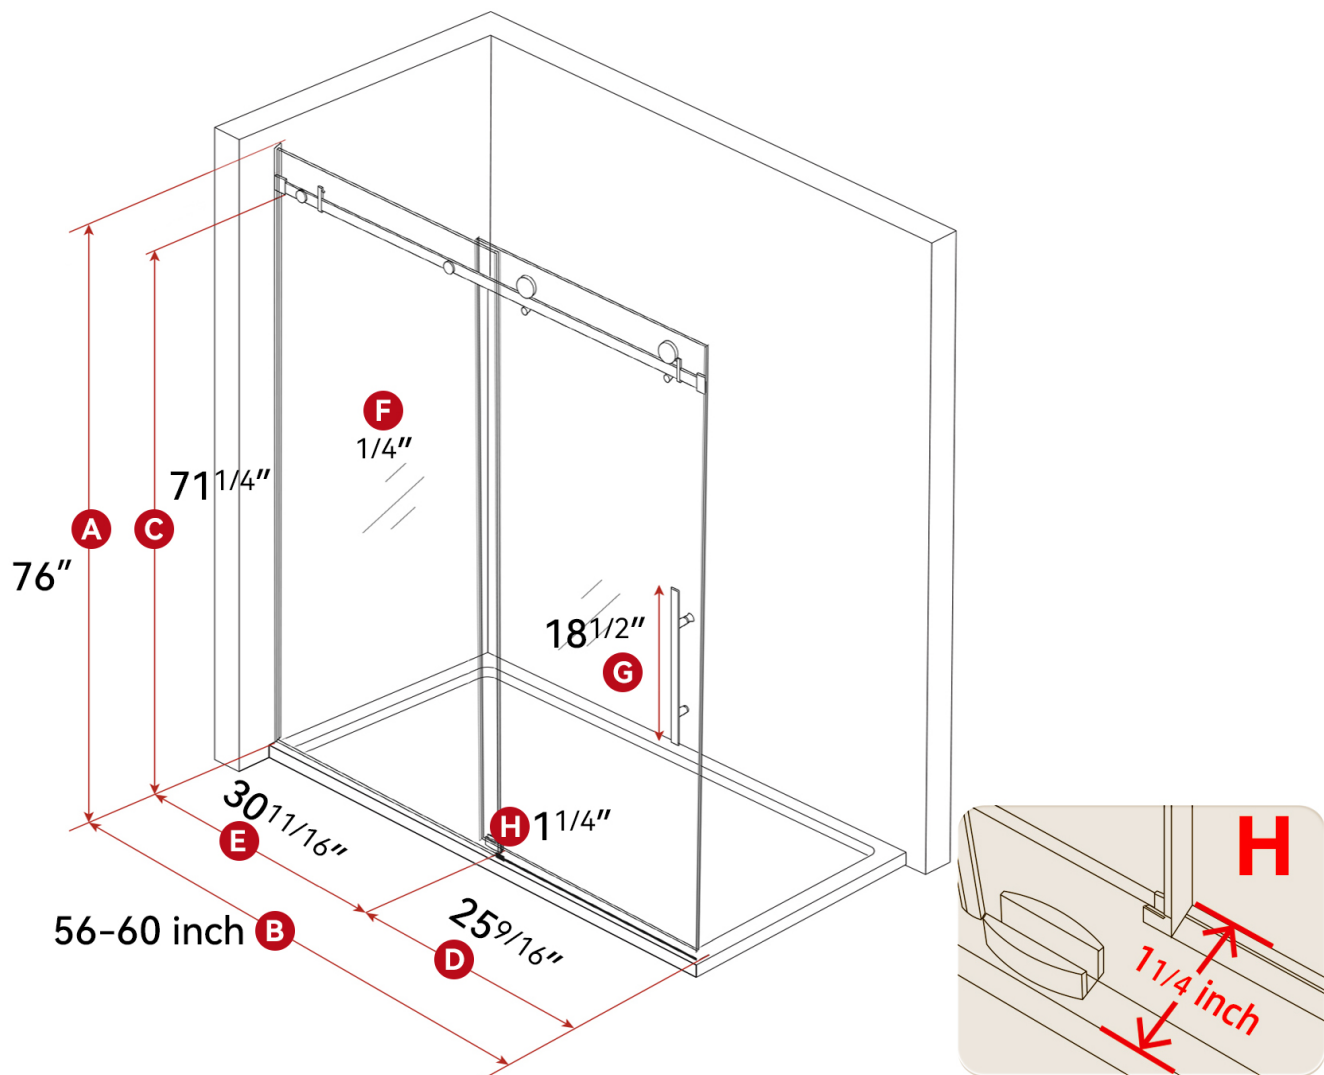

626-679-3588
service@getprohome.com
www.getprohome.com
162 Atlantic St, Pomona, CA 91768

PRODUCT
INSTRUCTION
VIDEO

SIZE DETAILS

SINGLE SLIDING SHOWER DOOR

SIZE DETAILS

SHOWER DOOR

SHOWER DOORS INFORMATION

56-60 in Wx76 in H

A Model Height

B Model Width

C Walk-in Height

D Walk-in Width

E Glass Door Width

F Glass Thickness

G Handle Height

H Min.Base Width