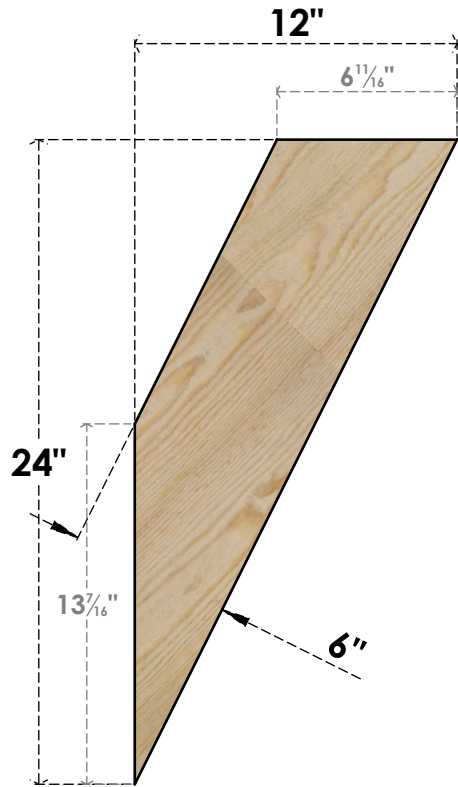

# BRC06X12X24TRA00RDF

6"W X 12"D X 24"H TRADITIONAL ROUGH SAWN BRACE, DOUGLAS FIR

**SIDE**

**FRONT**

EKENA MILLWORK  
2300 WEST MAIN ST.  
CLARKSVILLE, TX 75426  
TOLL FREE: 866-607-0453  
WWW.EKENAMILLWORK.COM