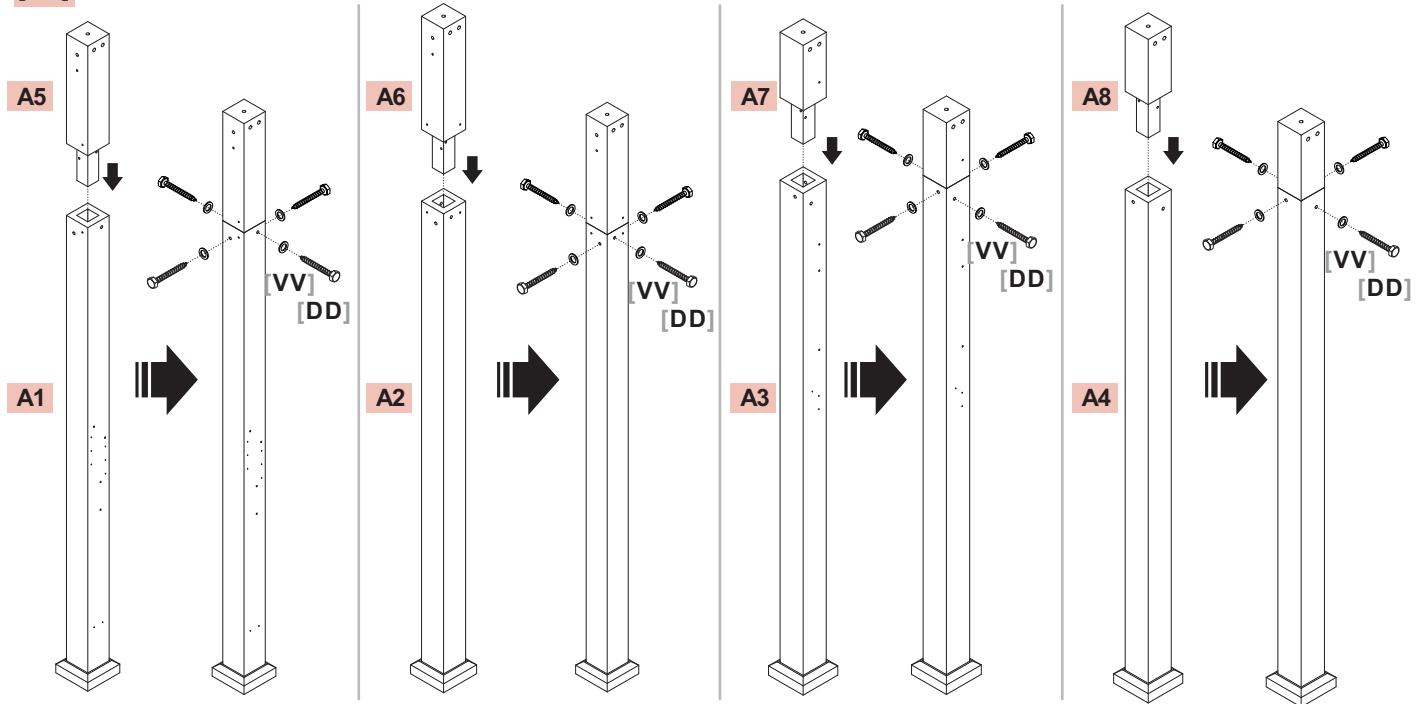

STEP 01#

Slide foot base **B** and foot cover **C** onto post **A1**. Use four (4) **[AA]** bolts to attach foot base **B** to post **A1**. Repeat with the post **A2**, **A3** and **A4**.

[AA] x16

STEP 02#

Insert post **A5**, **A6**, **A7** and **A8** into post **A1**, **A2**, **A3** and **A4** accordingly, securing with four (4) **[DD]** bolts and four (4) **[VV]** flat washers.

[DD] x16

[VV] x16

STEP 03#

Attach two (2) **[PP]** screw nuts to front cross beam **D2**. Use two (2) **[LL]** bolts and two (2) **[UU]** flat washers to attach the front of connector **K4** to front cross beam **D1** and **D2**.

[PP] x2

[LL] x2

[UU] x2

STEP 04#

Cover the connection with connector **K4**, using four (4) **[AA]** bolts on the top and four (4) bolts on the bottom.

[AA] x8