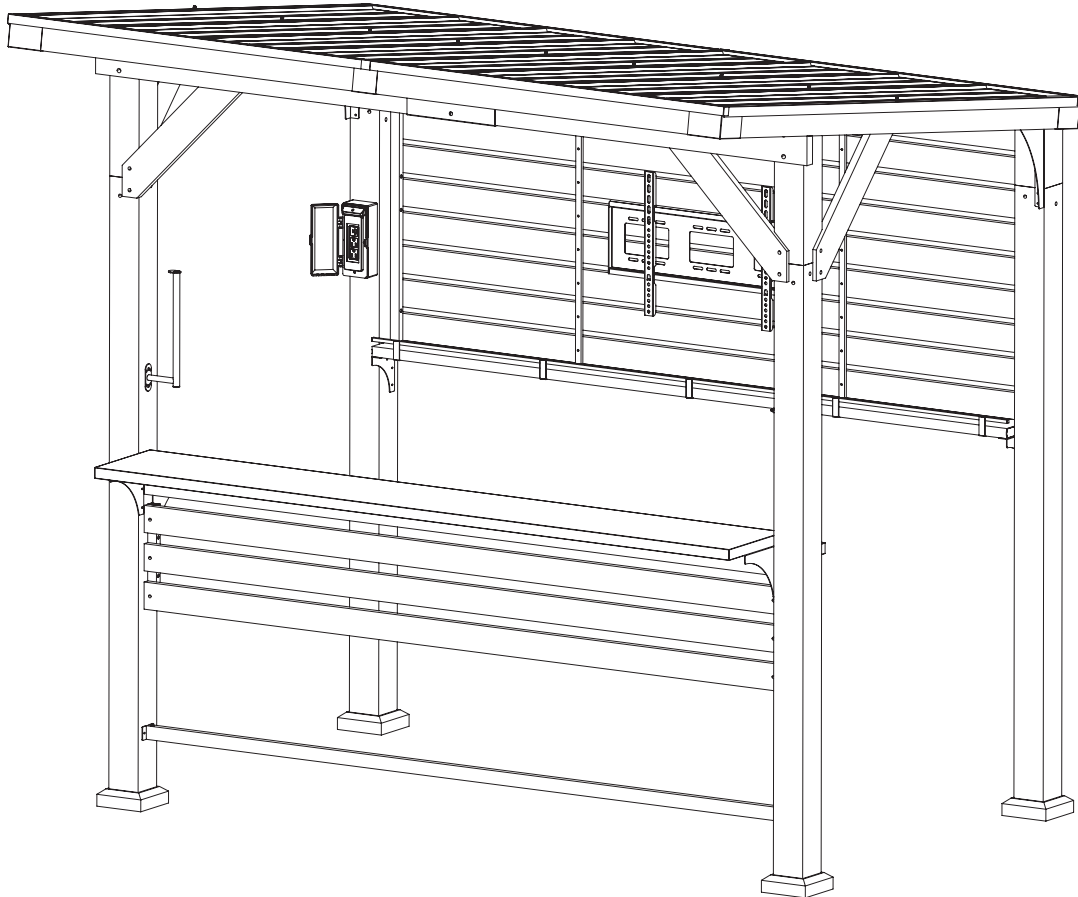

MODERN SHADE
OUTDOOR LIVING SPACES

MODEL:IG10600165

OWNER'S MANUAL

The Aura 6.5'x8' Outdoor Entertainment Bar

TABLE OF CONTENTS

ASSEMBLY GUIDE.....	02
USING YOUR PRODUCT.....	05

January 17, 2025

QUESTIONS?

E-mail: support@modernshade.org

Toll Free: 1-888-666-3070

Mon-Fri: 9am--- 5pm PST.

CONTACT CUSTOMER SUPPORT BEFORE RETURNING PRODUCT TO RETAILER.

ASSEMBLY GUIDE

PARTS LIST

A1 Post 1 (1piece) 	A2 Post 2 (1piece) 	A3 Post 3 (1piece) 	A4 Post 4 (1piece) 	A5 Post 5 (1piece) 	A6 Post 6 (1piece) 
P0010003101	P0010003301	P0010003501	P0010003701	P0010003201	P0010003401
A7 Post 7 (1piece) 	A8 Post 8 (1piece) 	B Foot Base (4pieces) 	C Foot Cover (4pieces) 	D1 Front Cross Beam 1 (1piece) 	D2 Front Cross Beam 2 (1piece) 
P0010003601	P0010003801	P0030000401	P0020000202	P0040007001	P0040007101
E1 Support Bracket 1 (1piece) 	E2 Support Bracket 2 (1piece) 	E3 Support Bracket 3 (1piece) 	E4 Support Bracket 4 (1piece) 	E5 Support Bracket 5 (1piece) 	E6 Support Bracket 6 (1piece) 
P0050002901	P0050003001	P0050003101	P0050003201	P0050003301	P0050003401
F1 Upper Cross Beam 1 (1piece) 	F2 Upper Cross Beam 2 (1piece) 	F3 Upper Cross Beam 3 (1piece) 	F4 Upper Cross Beam 4 (1piece) 	F5 Upper Cross Beam 5 (1piece) 	F6 Upper Cross Beam 6 (1piece) 
P0040007201	P0040007301	P0040007401	P0040007501	P0040007601	P0040007701
G Roof Rib (3pieces) 	H Roof Support 1 (4pieces) 	J1 Screen Beam 1 (4pieces) 	J2 Screen Beam 2 (7pieces) 	J3 Screen Beam 3 (2 pieces) 	K1 Connector 1 (2pieces) 
P0090008001	P0090008101	P0150000101	P0150000201	P0150000301	P0060005301
K2 Connector 2 (2pieces) 	K3 Connector 3 (2pieces) 	K4 Connector 4 (1piece) 	K5 Connector 5 (2pieces) 	K6 Connector 6 (1piece) 	K7 Connector 7 (1piece) 
P0060005401	P0060005501	P0060005601	P0110002501	P0110002601	P0110002701