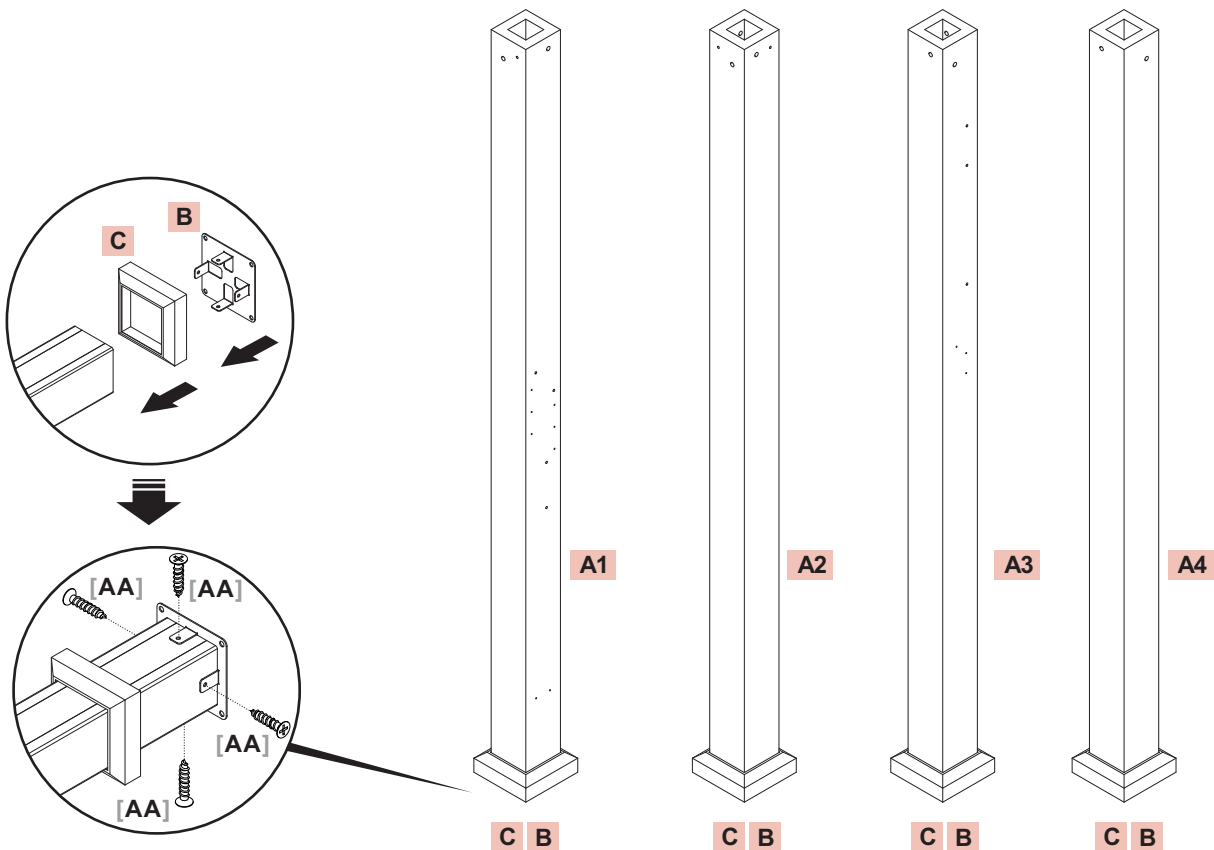

⚠ CAUTION

Watch for sharp edges when handling the pieces, wear gloves to avoid injury.

- For ease of assembly, it is recommended to have 3 or more people and allow enough time to completely finish the assembly. assembly can take 6-8 hours. a step-ladder is required for assembly (not included).
- Follow step by step instructions, and follow all safety warnings provided with your tools.
- DO NOT tighten screws until all the screws and washers are properly installed. Tighten screws securely, do not over tighten.
- Gazebo should not be used in inclement weather and high winds.

STEP 01#

Slide foot base **B** and foot cover **C** onto post **A1**. Use four (4) **[AA]** bolts to attach foot base **B** to post **A1**. Repeat with the post **A2**, **A3** and **A4**.

[AA] x16

STEP 02#

Attach two (2) **[PP]** screw nuts to front cross beam **D2**. Use two (2) **[LL]** bolts and two (2) **[UU]** flat washers to attach the front of connector **K4** to front cross beam **D1** and **D2**.