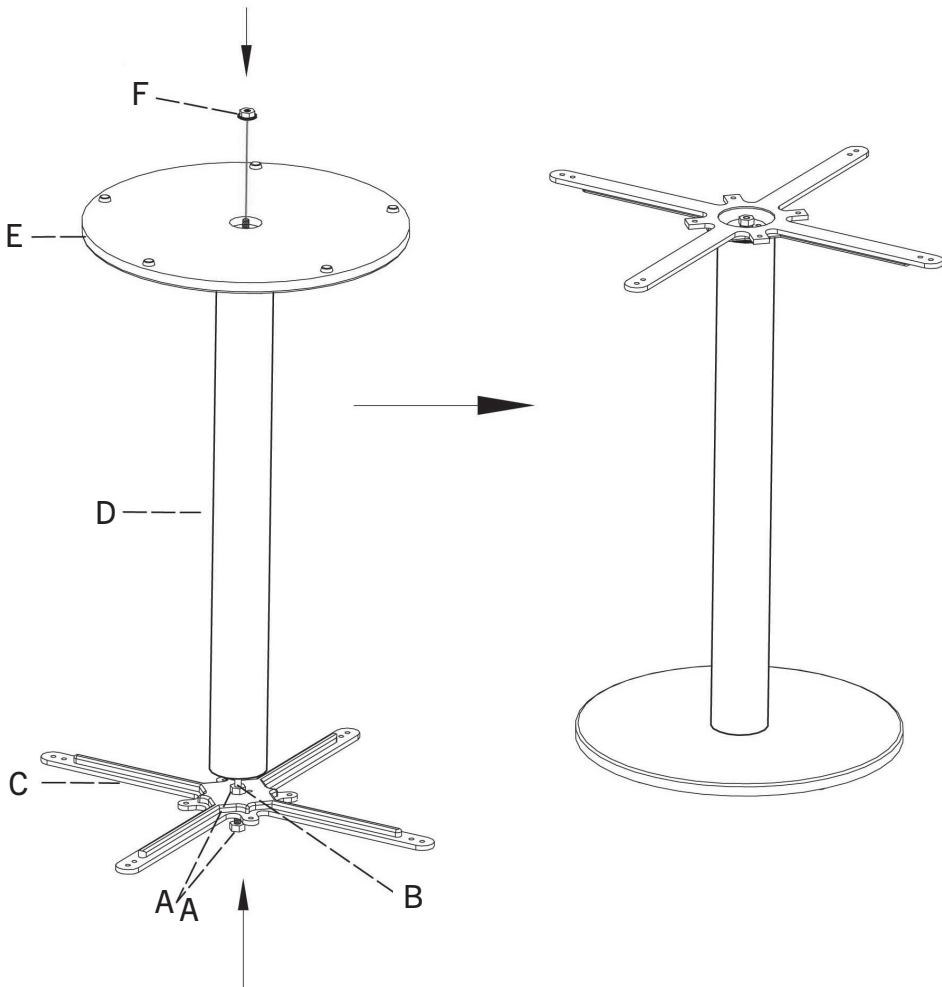

KFi STUDIOS | Eveleen Phenolic Top Table Assembly

Components:

A Washer (2)

B Rod (1)

C Spider (1)

D Column (1)

E Base (1)

F Bolt (1)

Putting together your new table is easy! Please remove all items from box and ensure all components are present.

1-800-457-5073 | kfstudios.com