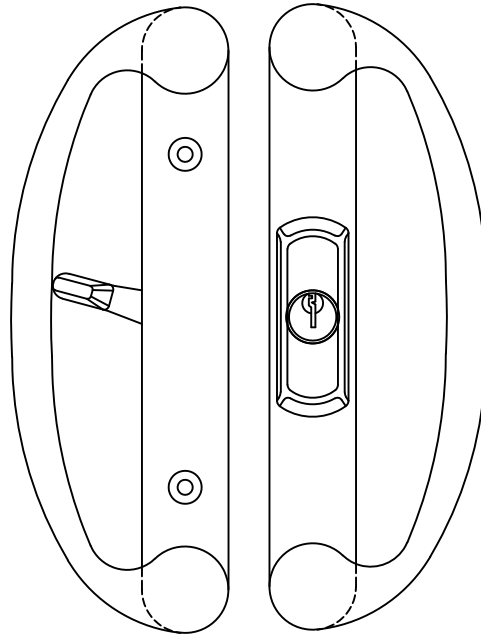

PRODUCT CONTENTS

INTERNAL HANDLE EXTERNAL HANDLE

TO BE USED ON
1- 3/4" DOOR

SCREWS

KEYS

NOTE; THIS IS A REPLACEMENT HANDLE SET ONLY AND CONTAINS ABOVE PARTS . MORTISE LOCK OR KEEPER IS NOT INCLUDED.