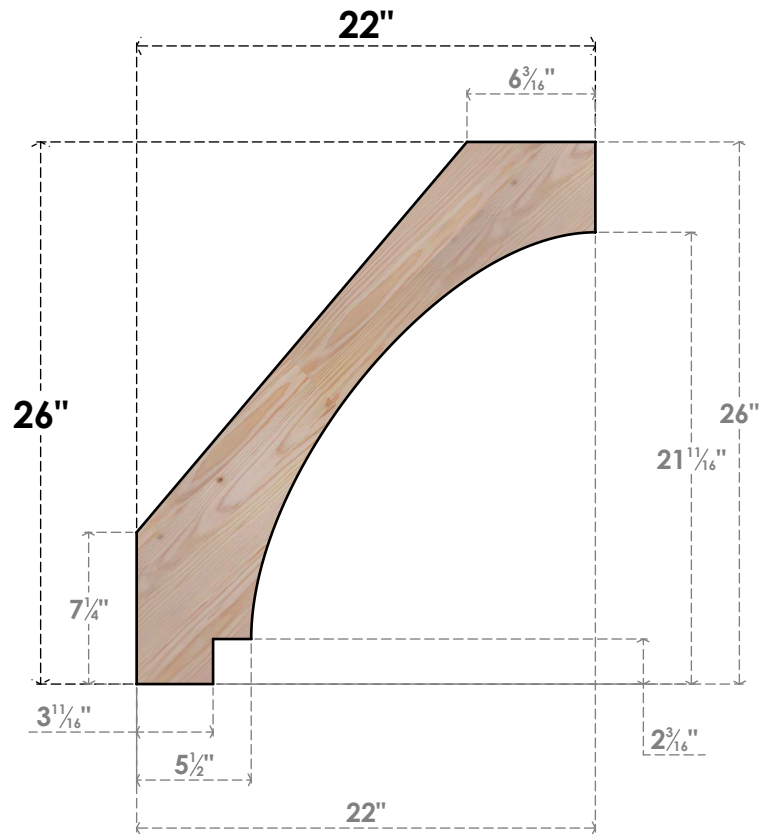

BRC06X22X26IMP00SDF

5 1/2"W X 22"D X 26"H IMPERIAL SMOOTH BRACE, DOUGLAS FIR

SIDE

FRONT

EKENA MILLWORK
 2300 WEST MAIN ST.
 CLARKSVILLE, TX 75426
 TOLL FREE: 866-607-0453
 WWW.EKENAMILLWORK.COM

NOTES

1. INSTALLATION TO BE COMPLETED IN ACCORDANCE WITH MANUFACTURER'S SPECIFICATIONS.
2. DRAWING MAY NOT BE TO SCALE
3. THIS DRAWING IS INTENDED FOR DESIGN AND PLANNING PURPOSES ONLY.
4. ALL INFORMATION CONTAINED HEREIN WAS CURRENT AT THE TIME OF DEVELOPMENT BUT MUST BE REVIEWED AND APPROVED BY THE PRODUCT MANUFACTURER TO BE CONSIDERED ACCURATE.
5. PRODUCTS ARE NOT KILN DRIED. THIS ITEM IS UNIQUE AND WILL CONTAIN THE NATURAL VARIATIONS THAT THE WOOD SPECIES OFFERS. THIS MAY RESULT IN VARIATIONS UP TO 1/4"