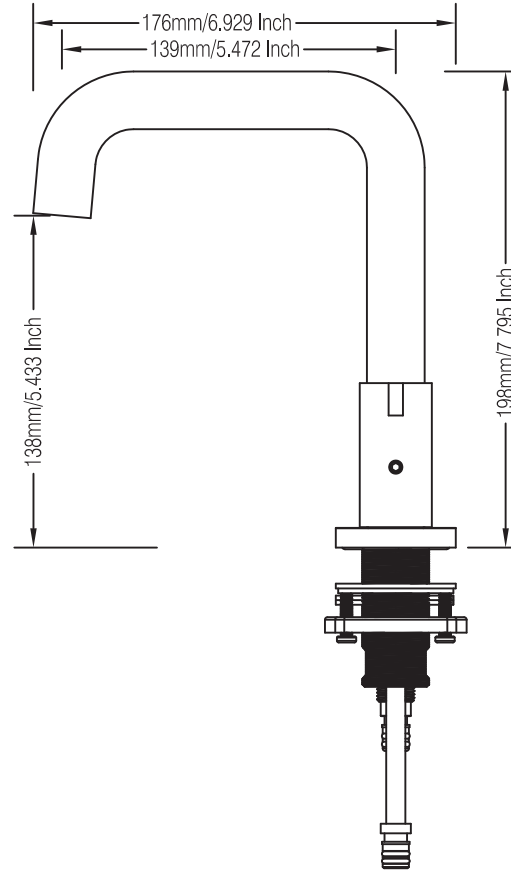

- ROUGH-IN DIMENSIONS**
- 1437701PD Finish: Polished Chrome
 - 1437702PD Finish: Brushed Nickel
 - 1437704PD Finish: Matte Black
 - 1437708PD Finish: Brushed Gold

If you have any question or need help,
please visit **PARLOS®** website
<http://www.parlos.com>