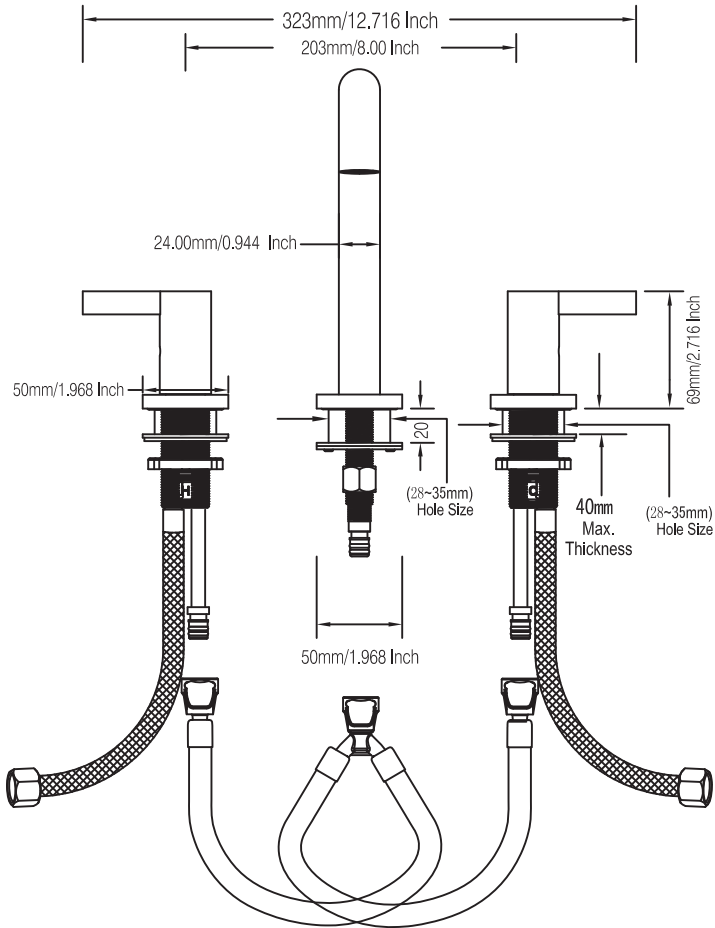

- ROUGH-IN DIMENSIONS**
- 1437701PD Finish: Polished Chrome
 - 1437702PD Finish: Brushed Nickel
 - 1437704PD Finish: Matte Black
 - 1437708PD Finish: Brushed Gold

If you have any question or need help,
please visit **PARLOS®** website
<http://www.parlos.com>