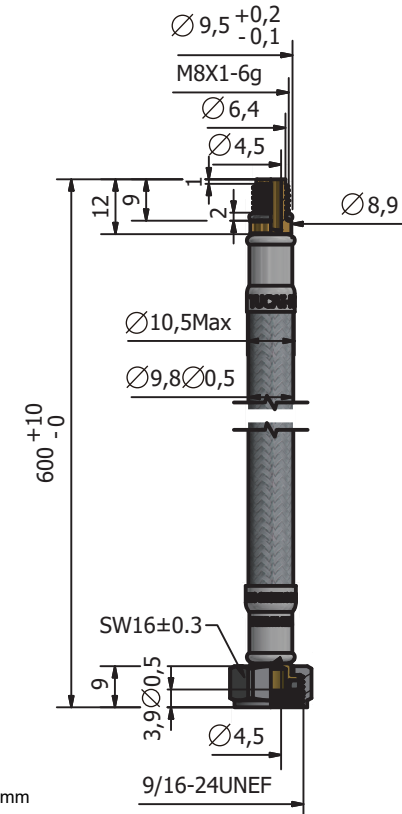

- ROUGH-IN DIMENSIONS**
- 1437701PD Finish: Polished Chrome
 - 1437702PD Finish: Brushed Nickel
 - 1437704PD Finish: Matte Black
 - 1437708PD Finish: Brushed Gold

If you have any question or need help,
please visit **PARLOS®** website
<http://www.parlos.com>