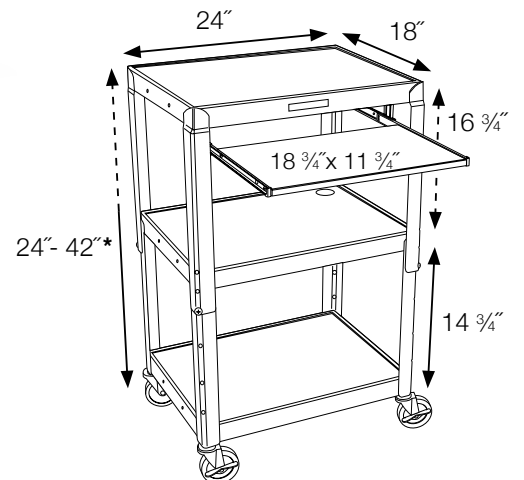

Color Options:

Black	Gray	Red	Burgundy	Blue
	LG	RD	BY	RB