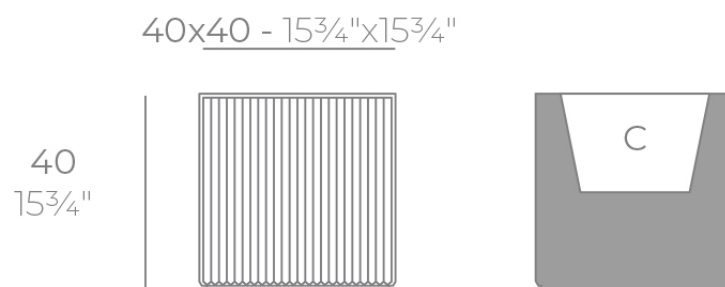

Info

Description

Weight: 8 Kg

GATSBY Cubo
GATSBY Cube
ref. 54427
C= 32x32x23 12¹/₂"x12¹/₂"x9"
18 L
4³/₄Gal

Finishes

finishes

BASIC

Ref. 54427A