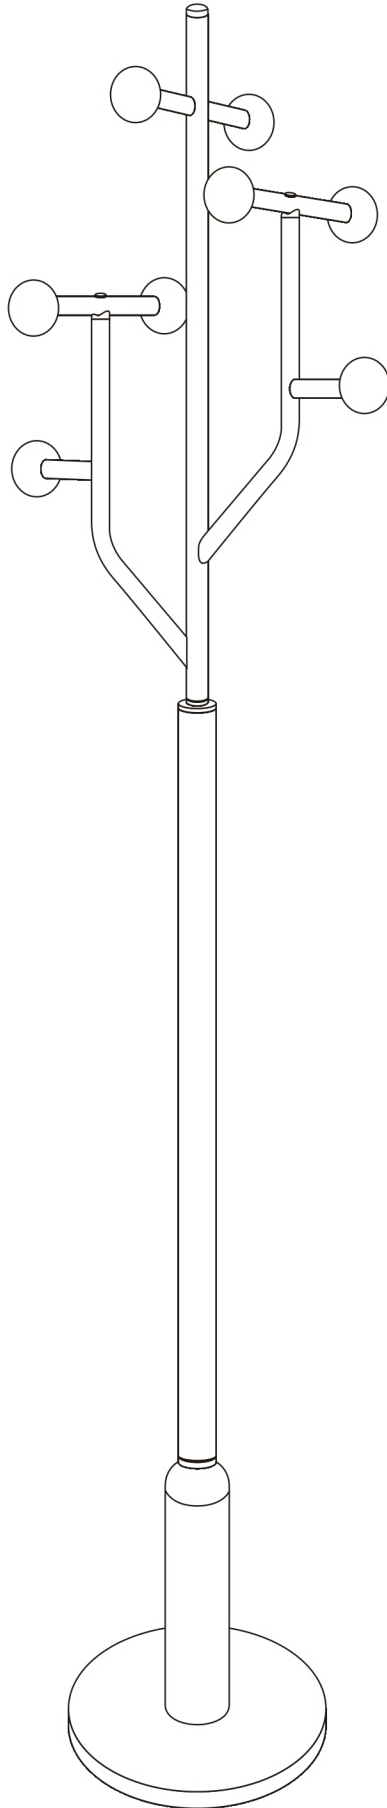

Assembly Instruction

Thank you for choosing our product.

We are committed to delivering exceptional customer service to ensure your satisfaction.

Parts Confirmation:

- Upon unpacking, verify that all parts listed in the manual are present.
- If any parts are missing or incorrect, please notify us immediately. We will promptly arrange replacements, or other solutions to ensure the issue is resolved.

Shipping Note

- If you purchased multiple packs, kindly note that the items in your order might come in separate packages. We appreciate your patience during delivery.

Parts List

Number	Name	Part	Qty
1	Pedestal		X1PC
2	Thick lower rod		X1PC
3	Middle column rod		X1PC
4	Connecting ring		X1PC
5	Bracket		X1PC
6	Long hanging branches		X2PC
7	Short hanging branches		X2PC
8	Ball		X6PC

Number	Name	Part	Qty
A	M6x40mm		X2PC+1EXT
B	M6x50mm		X1PC+1EXT
C	M8x80mm		X1PC+1EXT
D	M8x40mm		X1PC+1EXT
E	M6x25mm		X6PC+1EXT
F	Metal gasket		X1PC+1EXT
G	Wrench		X1PC
H	Wrench		X1PC
J	Gasket		X2PC+1EXT
K	Anti-slip floor mats		X6PC+2EXT
Spare parts	Short hanging branches		X1EXT

01

As shown in the figure

Black foot pads are evenly applied along the bottom edge

02

03

04

04

05