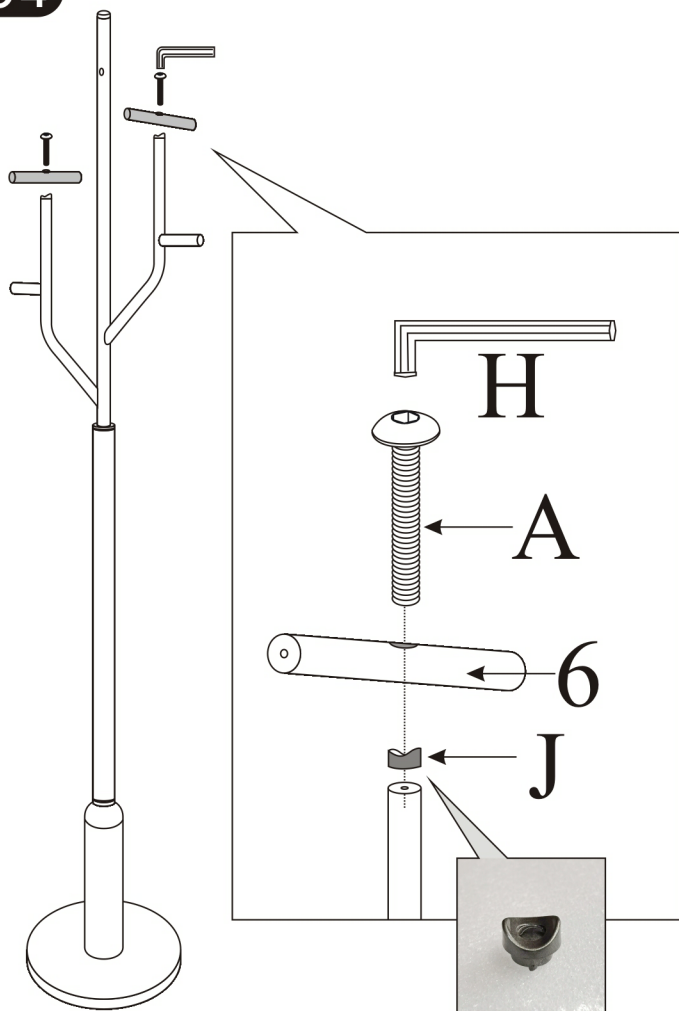

Shipping Note

- If you purchased multiple packs, kindly note that the items in your order might come in separate packages. We appreciate your patience during delivery.

Parts List

Number	Name	Part	Qty
1	Pedestal		X1PC
2	Thick lower rod		X1PC
3	Middle column rod		X1PC
4	Connecting ring		X1PC
5	Bracket		X1PC
6	Long hanging branches		X2PC
7	Short hanging branches		X2PC
8	Ball		X6PC

Number	Name	Part	Qty
A	M6x40mm		X2PC+1EXT
B	M6x50mm		X1PC+1EXT
C	M8x80mm		X1PC+1EXT
D	M8x40mm		X1PC+1EXT
E	M6x25mm		X6PC+1EXT
F	Metal gasket		X1PC+1EXT
G	Wrench		X1PC
H	Wrench		X1PC
J	Gasket		X2PC+1EXT
K	Anti-slip floor mats		X6PC+2EXT
Spare parts	Short hanging branches		X1EXT

01

As shown in the figure

Black foot pads are evenly applied along the bottom edge

02

03

04

04

05