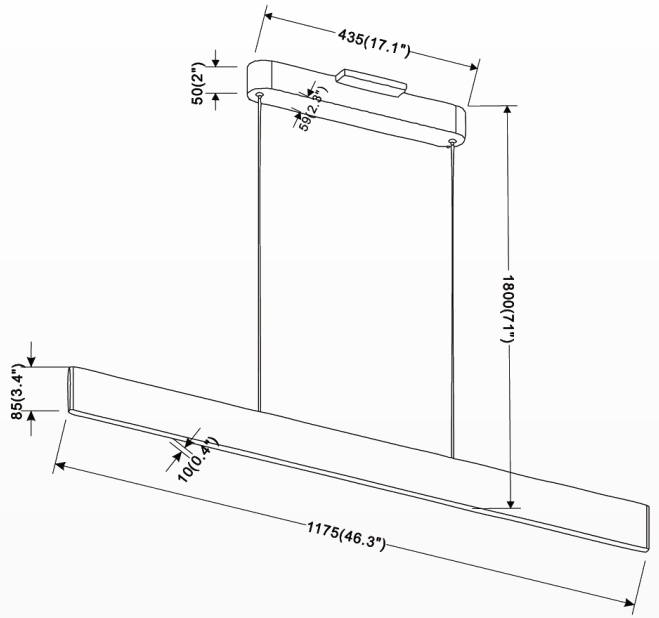

LED Pendant Lights

SPECIFICATION

- Dimension: 46.3"×0.4"×71"
- Wattage: 52W
- Voltage: 120V
- Temp: 3000K
- Lumens: 2600LM
- Dimmable: ELV , DIMMING 5%-100%
- CRI: > 80
- Material : Iron+Aluminum+Acrylic
- Lifespan : 50000hs
- Warranty: 3 years
- Operation temperature : -20°C-40°C

AVAILABLE FINISH

Brushed brown

WHAT'S IN THE BOX:

mounting bracket; plastic anchors;
anchor screws; outlet screws;
wire connectors, ground screw,
canopy screw, gloves