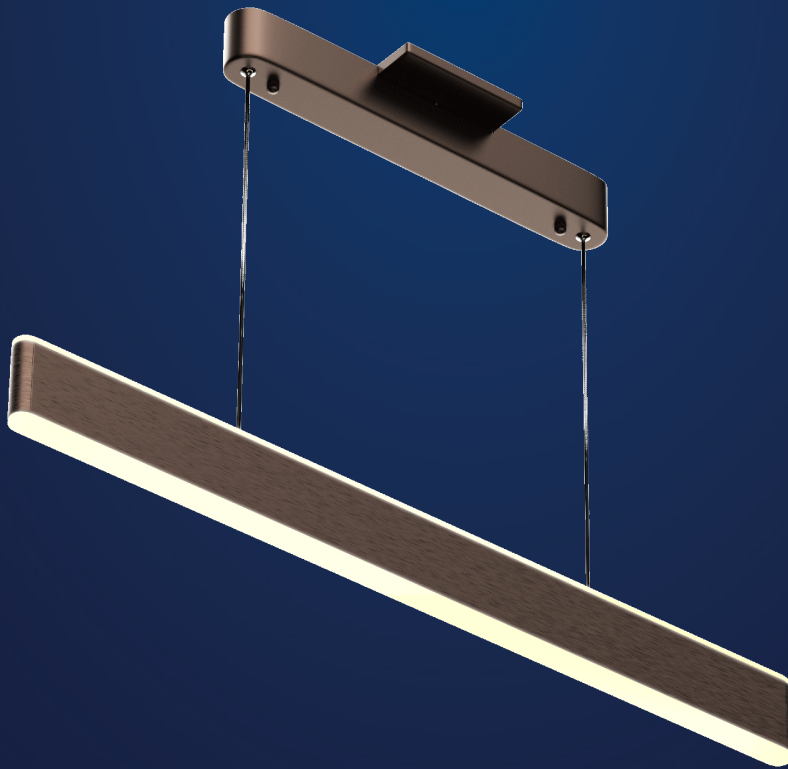

LED Pendant Lights

SPECIFICATION

- Dimension: 46.3"×0.4"×71"
- Wattage: 52W
- Voltage: 120V
- Temp: 3000K
- Lumens: 2600LM
- Dimmable: ELV , DIMMING 5%-100%
- CRI: > 80
- Material : Iron+Aluminum+Acrylic
- Lifespan : 50000hs
- Warranty: 3 years
- Operation temperature : -20°C-40°C

AVAILABLE FINISH

Brushed brown

WHAT'S IN THE BOX:

mounting bracket; plastic anchors;
anchor screws; outlet screws;
wire connectors, ground screw,
canopy screw, gloves