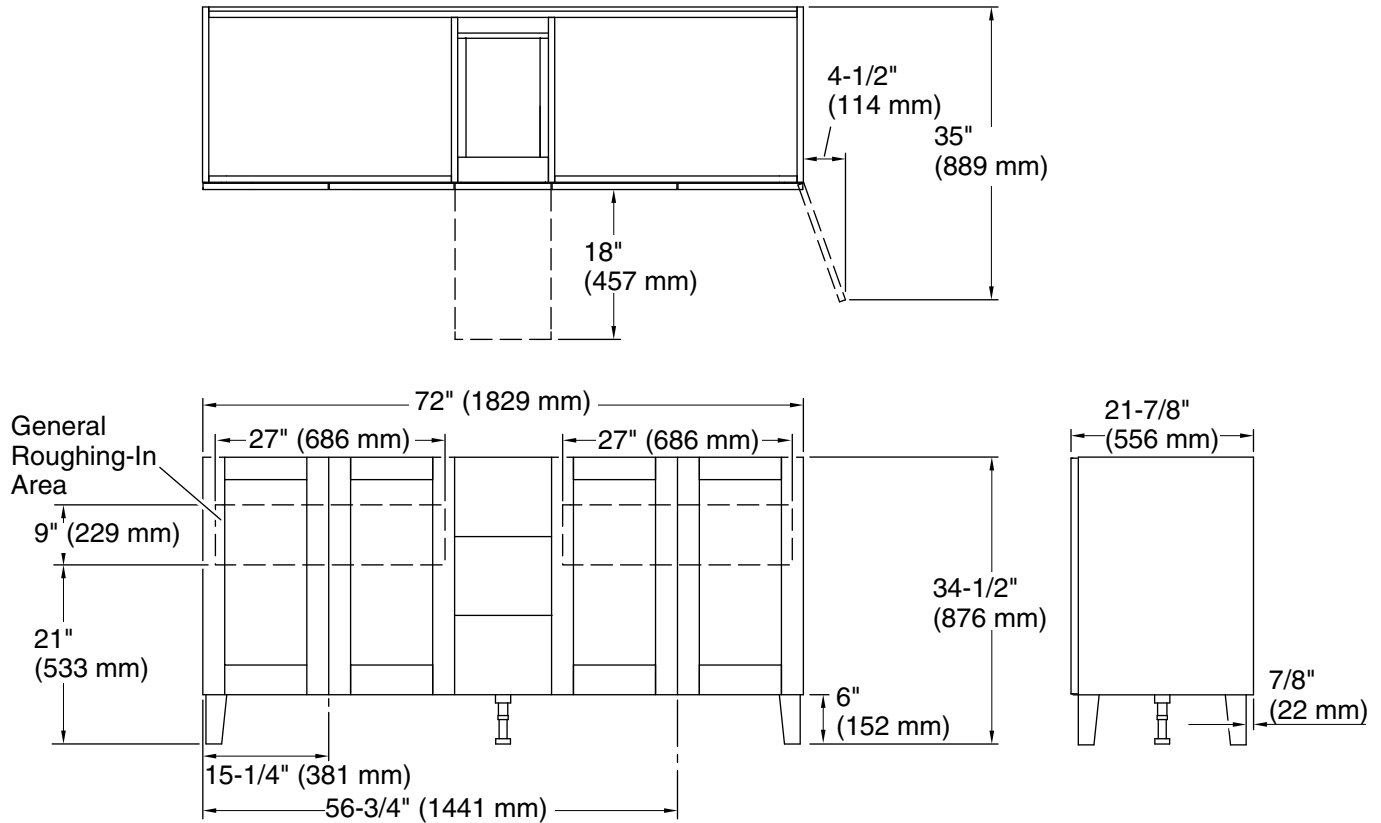

Technical Information

All product dimensions are nominal.

Vanity type: Standard

Notes

Install this product according to the installation guide.

Decorative cabinet hardware is not supplied. Refer to the KOHLER bath accessories line for recommended cabinet hardware to complement your vanity.

Select the type of fastener based upon the wall material. Two 250 lb (113.4 kg) minimum load bearing fasteners are recommended.