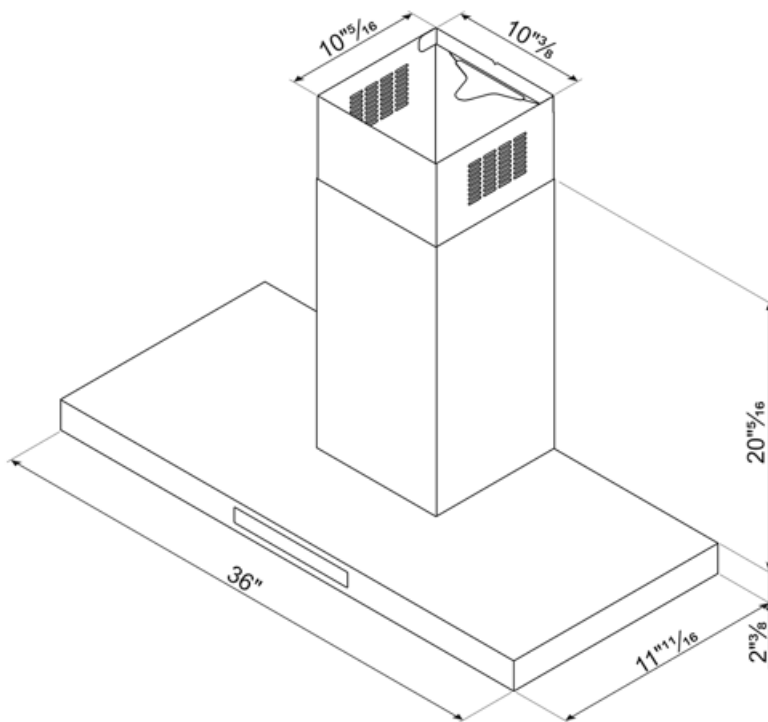

Technical Features

No. of lights	2	No. of filters	3
Lighting	LED	Anti-grease filters	Aluminum
Light power	1,3 W	Filter replacement indicator	Yes
Dimmable light	Yes	Vent outlet	5 7/8 "
Light color temperature scale (K)	3000 K	Minimum distance from gas cooktop	750 "
Maximum extraction capacity at free mode	553.5 CFM	Minimum distance from electric cooktop	650 "
Motor power	350 W	Non-return valve	Yes

Compatible Accessories

FLT6U

KITCEKBT

Chimney extension, dimensions 261,5 * 260 * 830 mm suitable for T-shape hood KBT* & KBCT*, max height 1380 mm Stainless Steel

Alternative products

KBTU36AN

Color: Anthracite