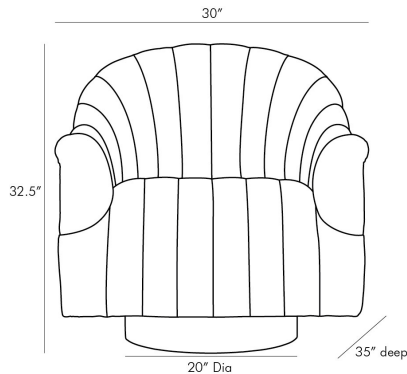

ARTERIOS

SPRINGSTEEN CHAIR DUSTY ROSE VELVET SWIVEL

8138

H: 32.5 IN, W: 30 IN, D: 35 IN

Dusty Rose Velvet

Contract Suitable As Is

Style reigns supreme in this sensuous Dusty Rose Velvet swivel chair plucked straight from the seventies. The inviting barrel back plush channeling and sleek steel champagne plinth base create the perfect club chair. Place a pair in your favorite entertaining space with petite drinks tables or use four around a cocktail table instead of the traditional sofa and chair combo. These are meant to be touted not tucked away!

APPEARANCE

Material	Steel, Velvet
Finish	Champagne, Dusty Rose
Top Coat/Sealant	false

DIMENSIONS

Base	H: 4.5 IN, Dia: 20.00 IN
Arm	H: 22 IN, W: 4.5 IN
Seat	W: 21 IN, D: 21 IN
Seat Height	17 IN
Seat	W: 21 IN, D: 21 IN

SHIPPING

Shipping Requirements	TruckShip
Product Weight	66.5 LBS
Gross Weight 1	80 LBS
Shipping Box 1	H: 43 IN, L: 41 IN, W: 38 IN

CONTRACT

Contract Suitable	true
Fabric Composition	50% Rayon, 41% Cotton, 9% Polyester
Fabric Double Rub Count	150,000
Fabric Compliancy	NFPA-260, TB117-2013
Contract Textile Suitability	High Traffic/Public Spaces
Swatch Number	V34SW