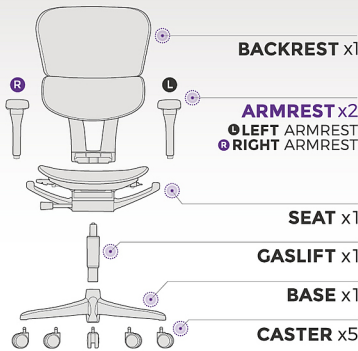

### CHAIR PARTS TOOLS ▶

ALLEN  
WRENCH

**A** FOR  
ARMREST

1/4" x 5/8"

**B** FOR  
BACKREST

M8x15mm