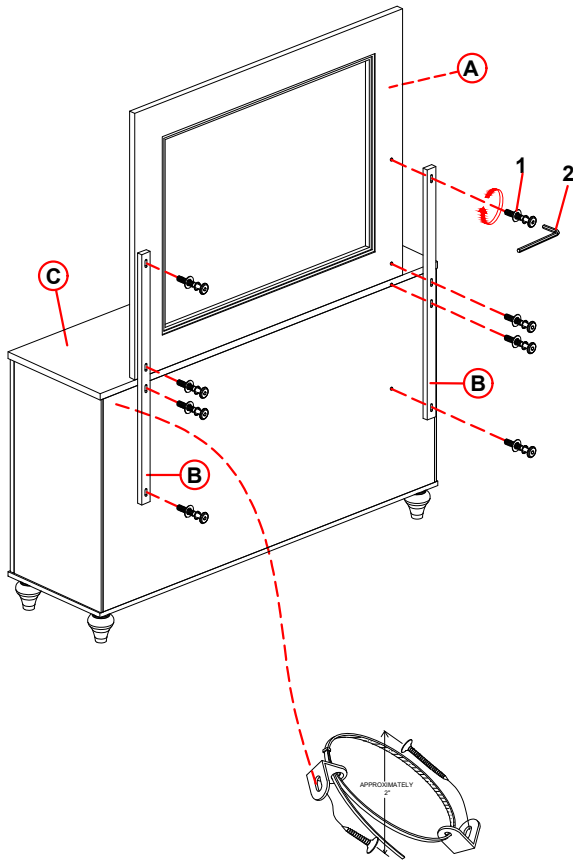

## BOX OF MIRROR

A	DRESSER TOP / TOPE DE TOCADOR		1PC / PIEZA
B	DRESSER SUPPORT		2PCS / PIEZAS

## HARDWARE LIST BOX OF MIRROR

1	BLOT( Ø1/4" - 20 x 1-1/2")		8 PCS / PIEZAS
2	ALLEN WRENCH		1PC / PIEZA

## BOX OF DRESSER

C	DRESSER / TOCADOR		1PC / PIEZA
---	----------------------	---	----------------

Tipping Restraint /  
Retenue de basculement

Anti-tipping kit is located inside  
the top right hand drawer