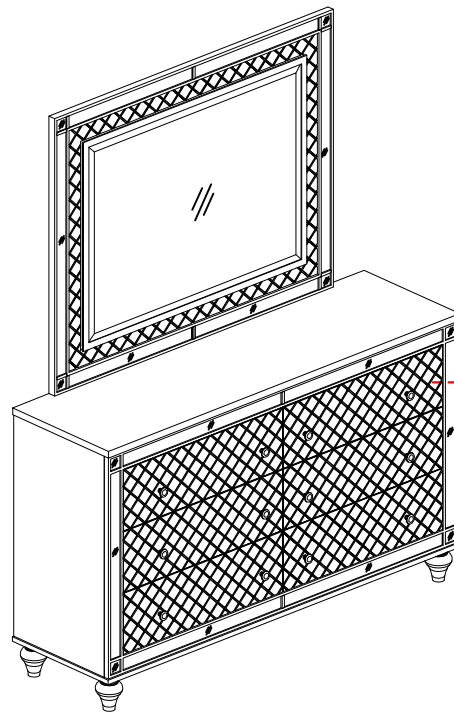

## BOX OF MIRROR

A	DRESSER TOP / TOPE DE TOCADOR		1PC / PIEZA
B	DRESSER SUPPORT		2PCS / PIEZAS

## HARDWARE LIST BOX OF MIRROR

1	BLOT( Ø1/4" - 20 x 1-1/2")		8 PCS / PIEZAS
2	ALLEN WRENCH		1PC / PIEZA

## BOX OF DRESSER

C	DRESSER / TOCADOR		1PC / PIEZA
---	----------------------	---	----------------

Tipping Restraint /  
Retenue de basculement

Anti-tipping kit is located inside  
the top right hand drawer