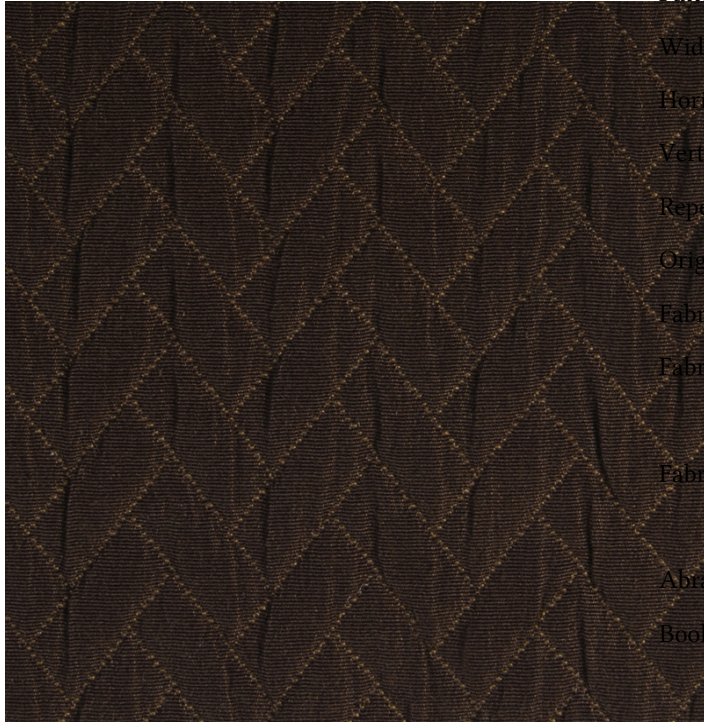

Fabric Detail for:36151 | 103-chocolate

Pattern:	36151 103-chocolate
Width:	54"
Horizontal Repeat:	1.000"
Vertical Repeat:	1.000"
Repeat Direction:	Up The Roll
Origin:	China
Fabric Grade:	01
Fabric Contents:	65% Polyester 35% Polypropylene
Fabric Performance:	NFPA 260 UFAC - Class 1
Abrasion:	95,000 Double Rubs
Book Name:	BURLAP-MUSHROOM-ESPRESSO