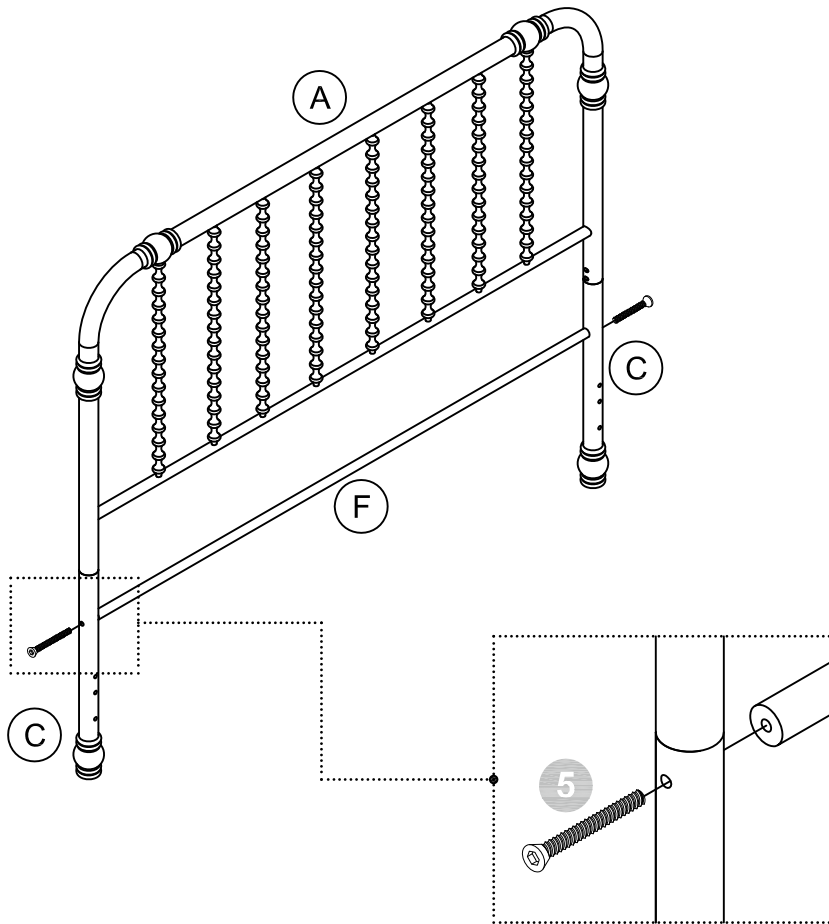

11.3mm
X 1

4111029LS

Monarch Hill Metal Bed-Full,Black

STEP 1

4111029LS

Monarch Hill Metal Bed-Full,Black

STEP 2

STEP 3