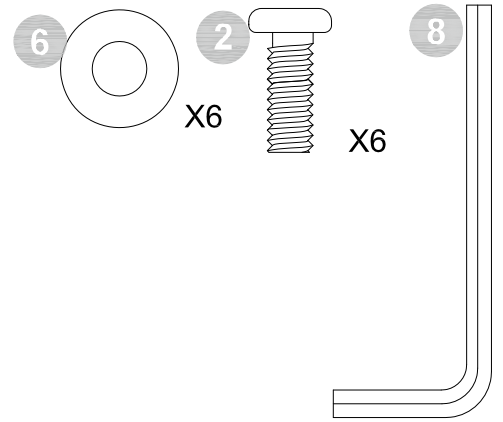

Side Rail 02
T943180
X 2

Brace
T943390
X 1

Cross Brace 01
T943400
X 2

Cross Brace 02
T943410
X 2

Support Leg
T943220
X 6

Hardware List

Actual size

Hardware Pack #: T4111029LS-00

1/4" X 1/2"
X 4

1/4" X 5/8"
X 14

1/4" X 3/4"
X 4

1/4" X 1 3/4"
X 6

1/4" X 2 1/4"
X 6

Φ16mm
X 28

1/4"
X 4

4mm
X 1

11.3mm
X 1

4111029LS

Monarch Hill Metal Bed-Full,Black

STEP 1

4111029LS

Monarch Hill Metal Bed-Full,Black

STEP 2

STEP 3