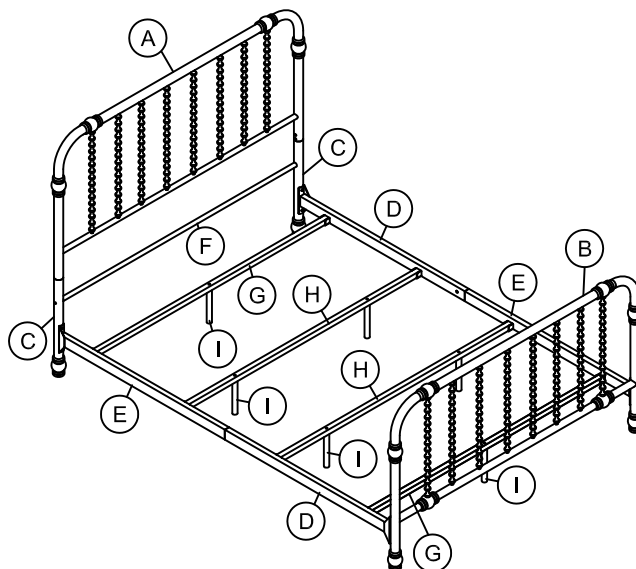

Side Rail 02
T943180
X 2

Brace
T943390
X 1

Cross Brace 01
T943400
X 2

Cross Brace 02
T943410
X 2

Support Leg
T943220
X 6

Hardware List

Actual size

Hardware Pack #: T4111029LS-00

1/4" X 1/2"
X 4

1/4" X 5/8"
X 14

1/4" X 3/4"
X 4

1/4" X 1 3/4"
X 6

1/4" X 2 1/4"
X 6

Φ16mm
X 28

1/4"
X 4

4mm
X 1