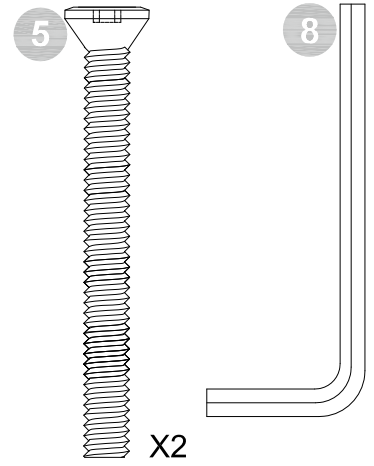

4111029LS

Monarch Hill Metal Bed-Full,Black

Part Identification

Not actual size

Headboard
T943370
X 1

Footboard
T943380
X 1

Leg Post
T943160
X 2

Side Rail 01
T943170
X 2

Side Rail 02
T943180
X 2

Brace
T943390
X 1

Cross Brace 01
T943400
X 2

Cross Brace 02
T943410
X 2

Support Leg
T943220
X 6

Hardware List

Actual size

Hardware Pack #: T4111029LS-00

1/4" X 1/2"
X 4

1/4" X 5/8"
X 14

1/4" X 3/4"
X 4

1/4" X 1 3/4"
X 6

1/4" X 2 1/4"
X 6

Φ16mm
X 28

1/4"
X 4

4mm
X 1

11.3mm
X 1

4111029LS

Monarch Hill Metal Bed-Full,Black

STEP 1

4111029LS

Monarch Hill Metal Bed-Full,Black

STEP 2

STEP 3