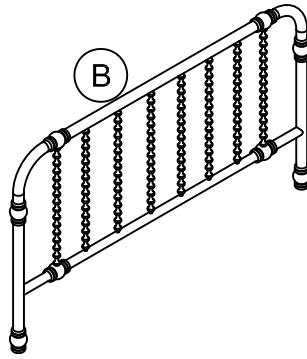

4111029LS

Monarch Hill Metal Bed-Full,Black

Part Identification

Not actual size

Headboard
T943370
X 1

Footboard
T943380
X 1

Leg Post
T943160
X 2

Side Rail 01
T943170
X 2

Side Rail 02
T943180
X 2

Brace
T943390
X 1

Cross Brace 01
T943400
X 2

Cross Brace 02
T943410
X 2

Support Leg
T943220
X 6

Hardware List

Actual size

Hardware Pack #: T4111029LS-00