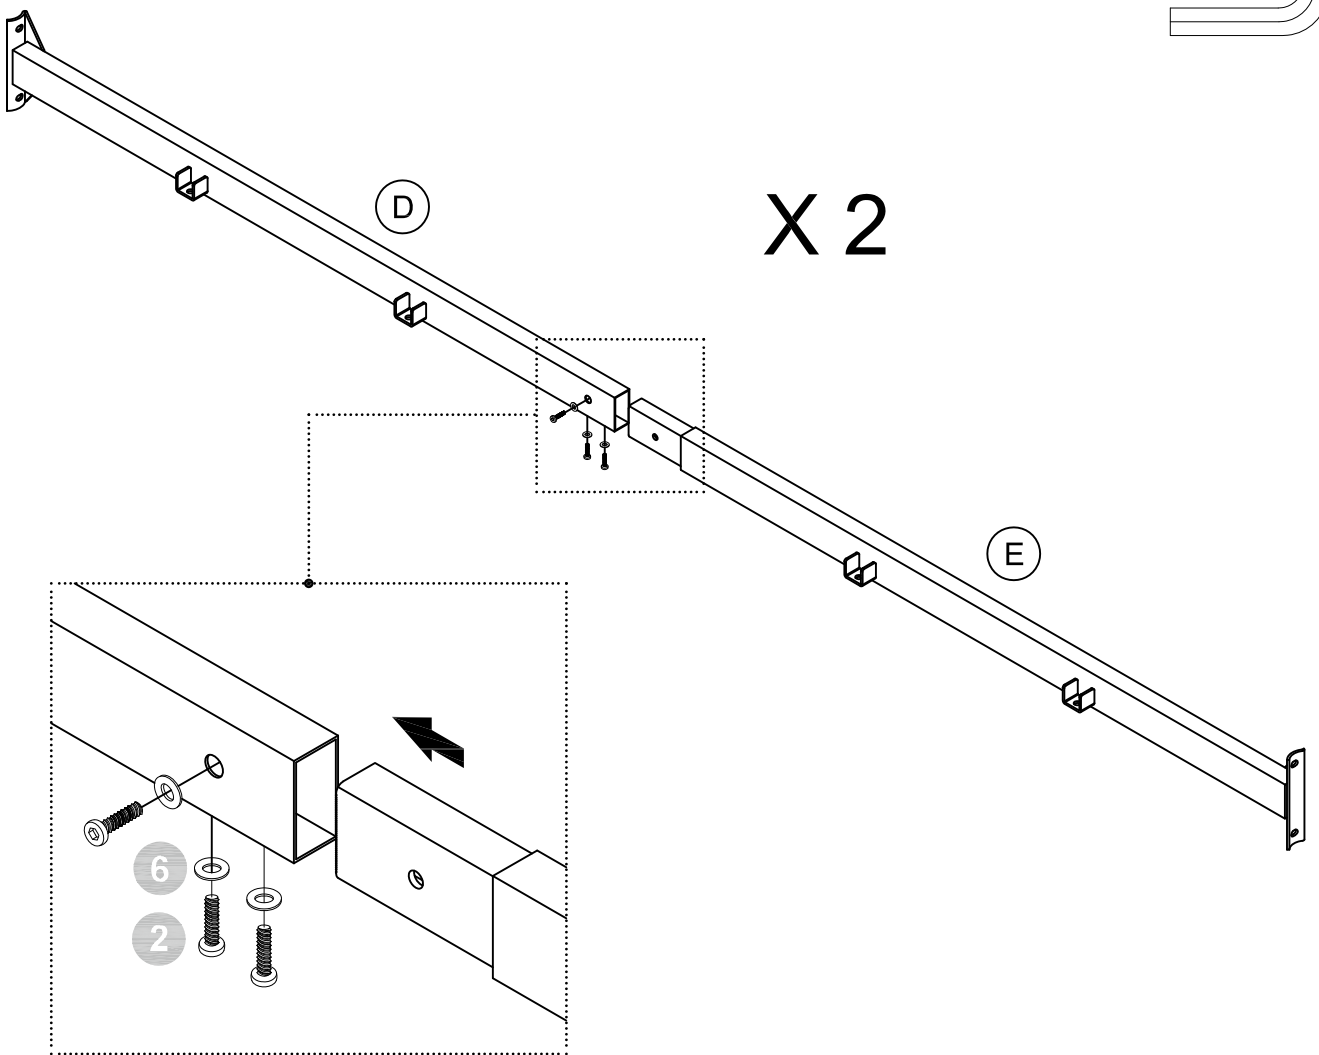

11.3mm
X 1

4111029LS

Monarch Hill Metal Bed-Full,Black

STEP 1

4111029LS

Monarch Hill Metal Bed-Full,Black

STEP 2

STEP 3