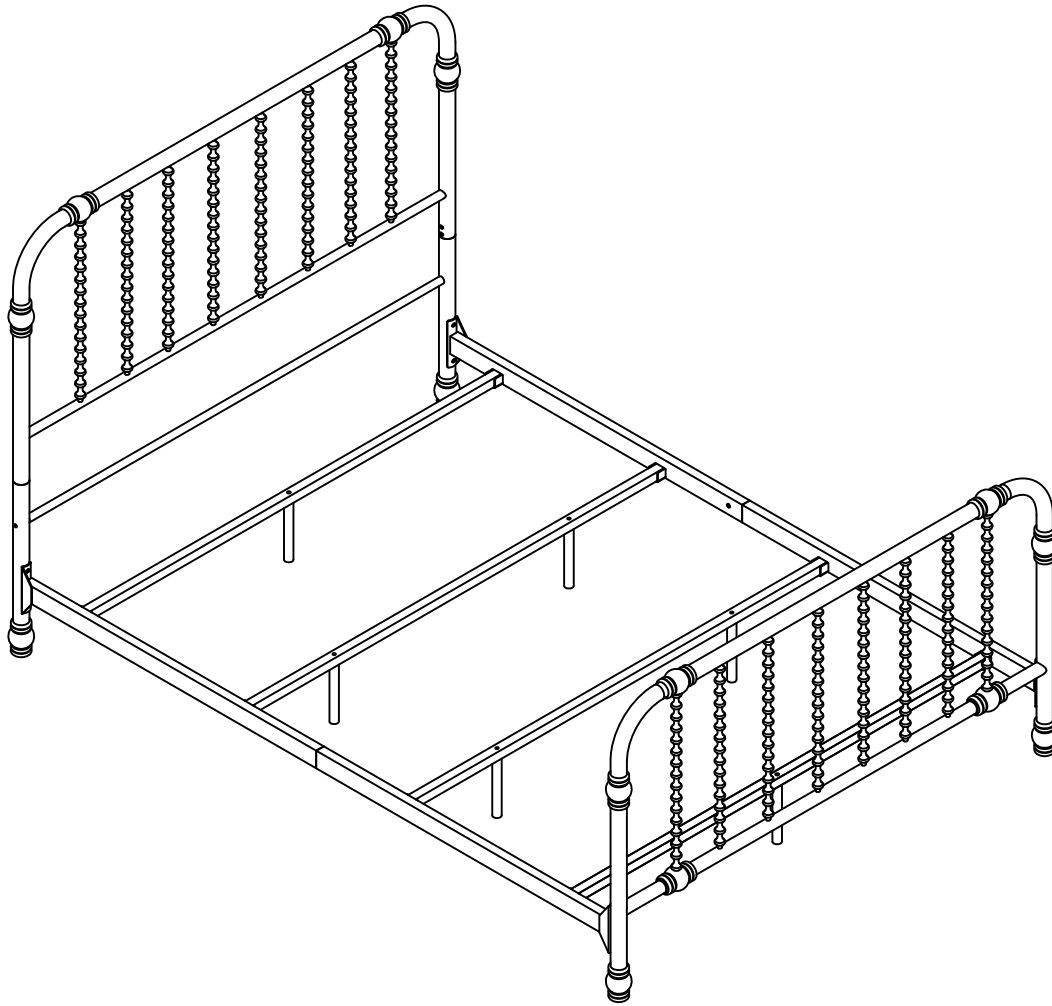

4111029LS

Monarch Hill Metal Bed-Full,Black

B344111029LS00

Keep this Assembly Manual for future reference.

Weight Limit: 450 Lb / 204 Kg

2 adults recommended
for assembly

This product is not intended for commercial use