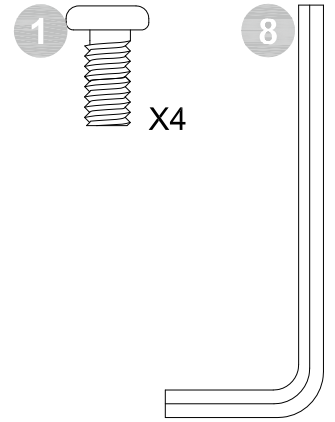

4111029LS

Monarch Hill Metal Bed-Full,Black

Part Identification

Not actual size

Headboard
T943370
X 1

Footboard
T943380
X 1

Leg Post
T943160
X 2

Side Rail 01
T943170
X 2

Side Rail 02
T943180
X 2

Brace
T943390
X 1

Cross Brace 01
T943400
X 2

Cross Brace 02
T943410
X 2

Support Leg
T943220
X 6

Hardware List

Actual size

Hardware Pack #: T4111029LS-00

1/4" X 1/2"
X 4

1/4" X 5/8"
X 14

1/4" X 3/4"
X 4

1/4" X 1 3/4"
X 6

1/4" X 2 1/4"
X 6

Φ16mm
X 28

1/4"
X 4

4mm
X 1

11.3mm
X 1

4111029LS

Monarch Hill Metal Bed-Full,Black

STEP 1

4111029LS

Monarch Hill Metal Bed-Full,Black

STEP 2

STEP 3