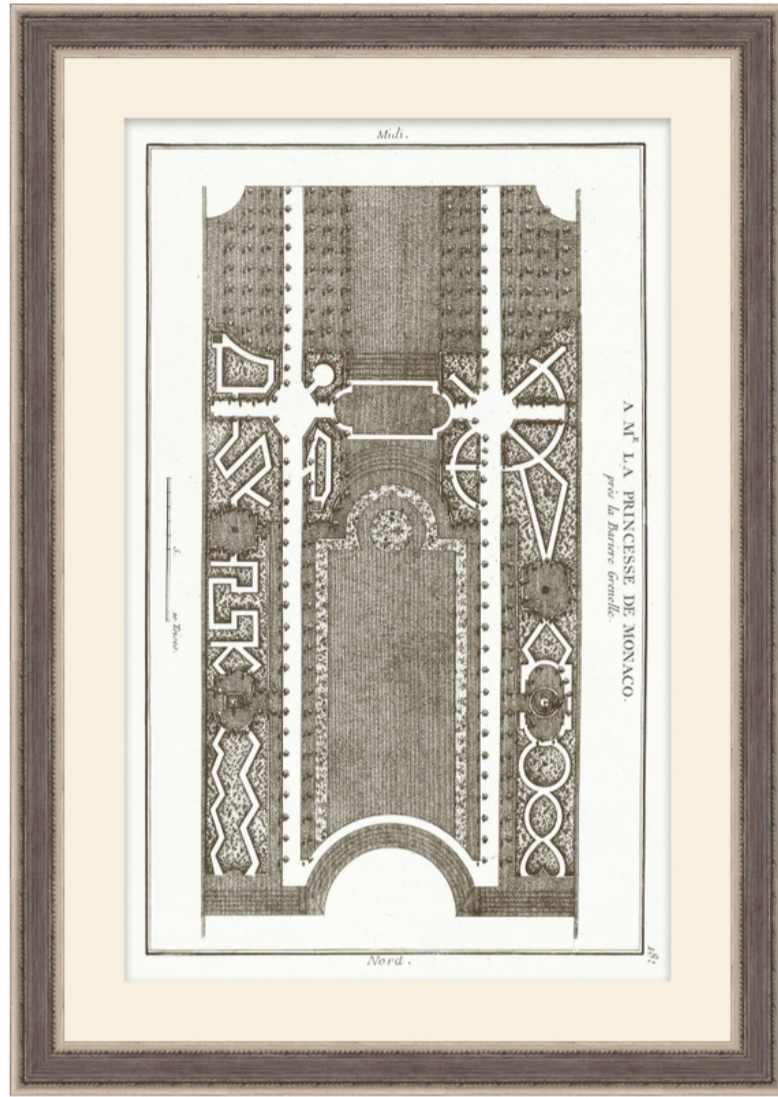

THEODORE ALEXANDER

A Garden Design 2

D3085S61683-5154

Wood Frame

Textured Paper - Single Matboard

M5 - White Smooth + White Core Width:1.5"

F344 - Silver Leaf Cap Frame - Width: 1.125

W 28¼ x D 1¼ x H 41¼ inches

Material(s):

Collection: Art by TA

Style: Modern / Formal Modern

Type: Décor / Wall Art