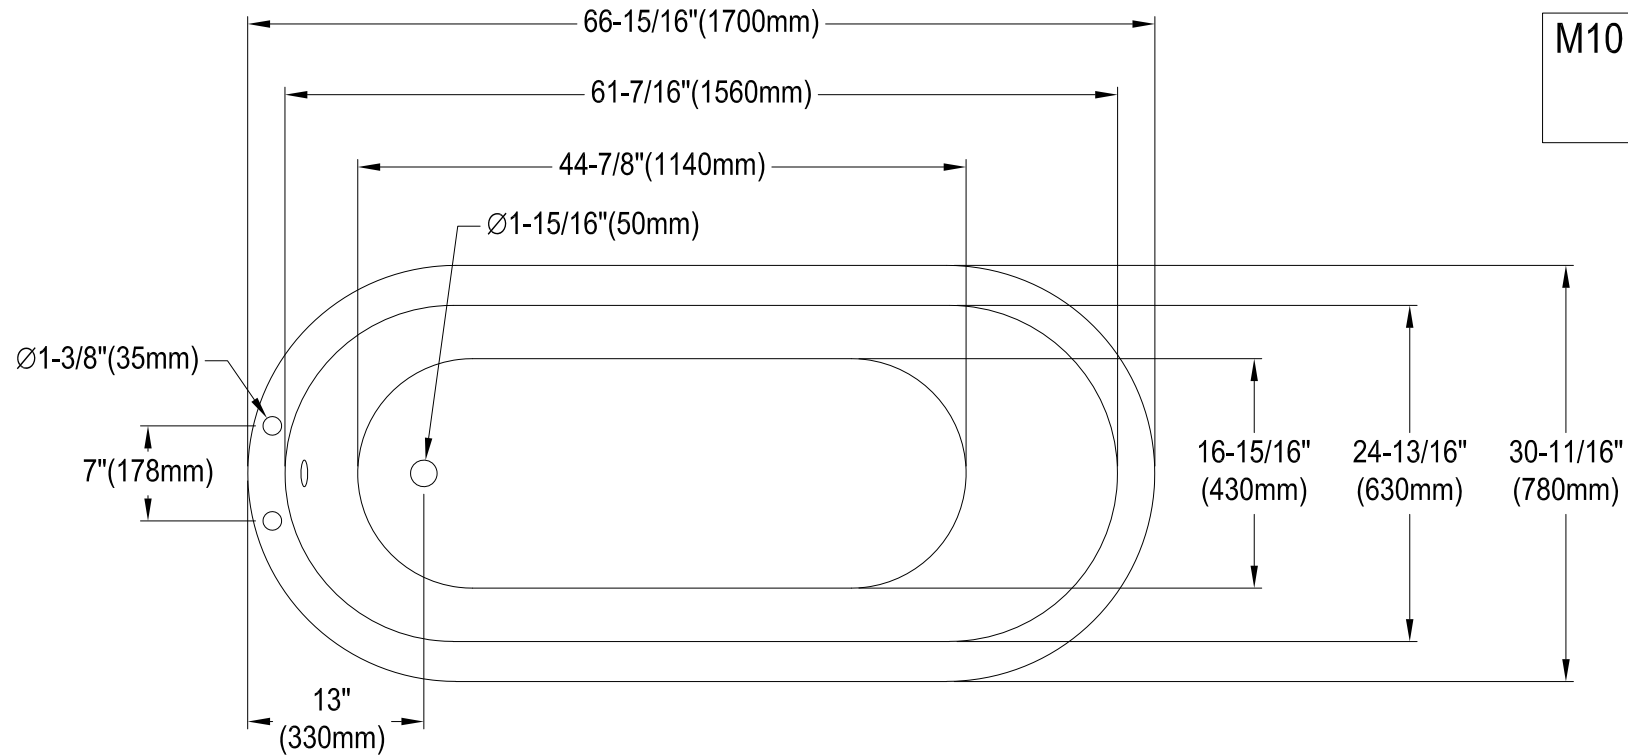

# VCT7D673122ZB1,5,8

67" Cast Iron Bathtub With 7" Faucet Drillings

M10 x 20 (4 pcs)  
■■■■

Section A-A