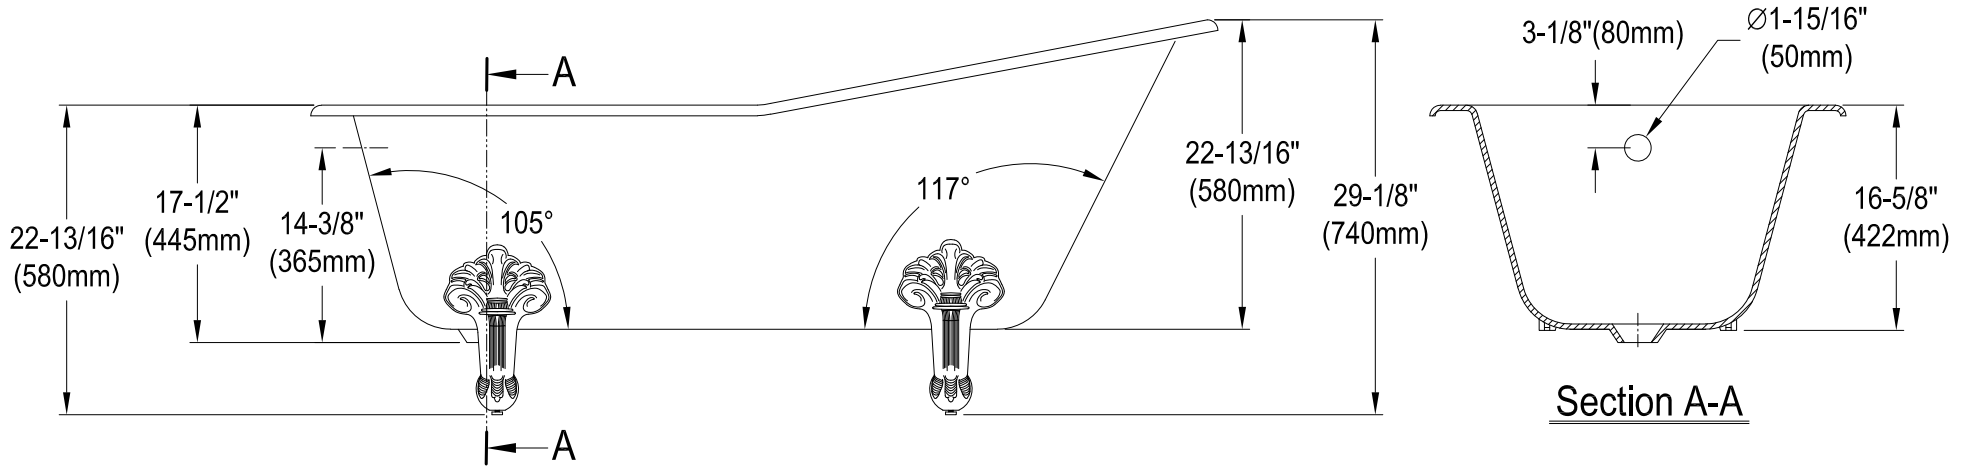

# VCT7D673122ZB1,5,8

67" Cast Iron Bathtub With 7" Faucet Drillings

M10 x 20 (4 pcs)  
■■■■

Section A-A