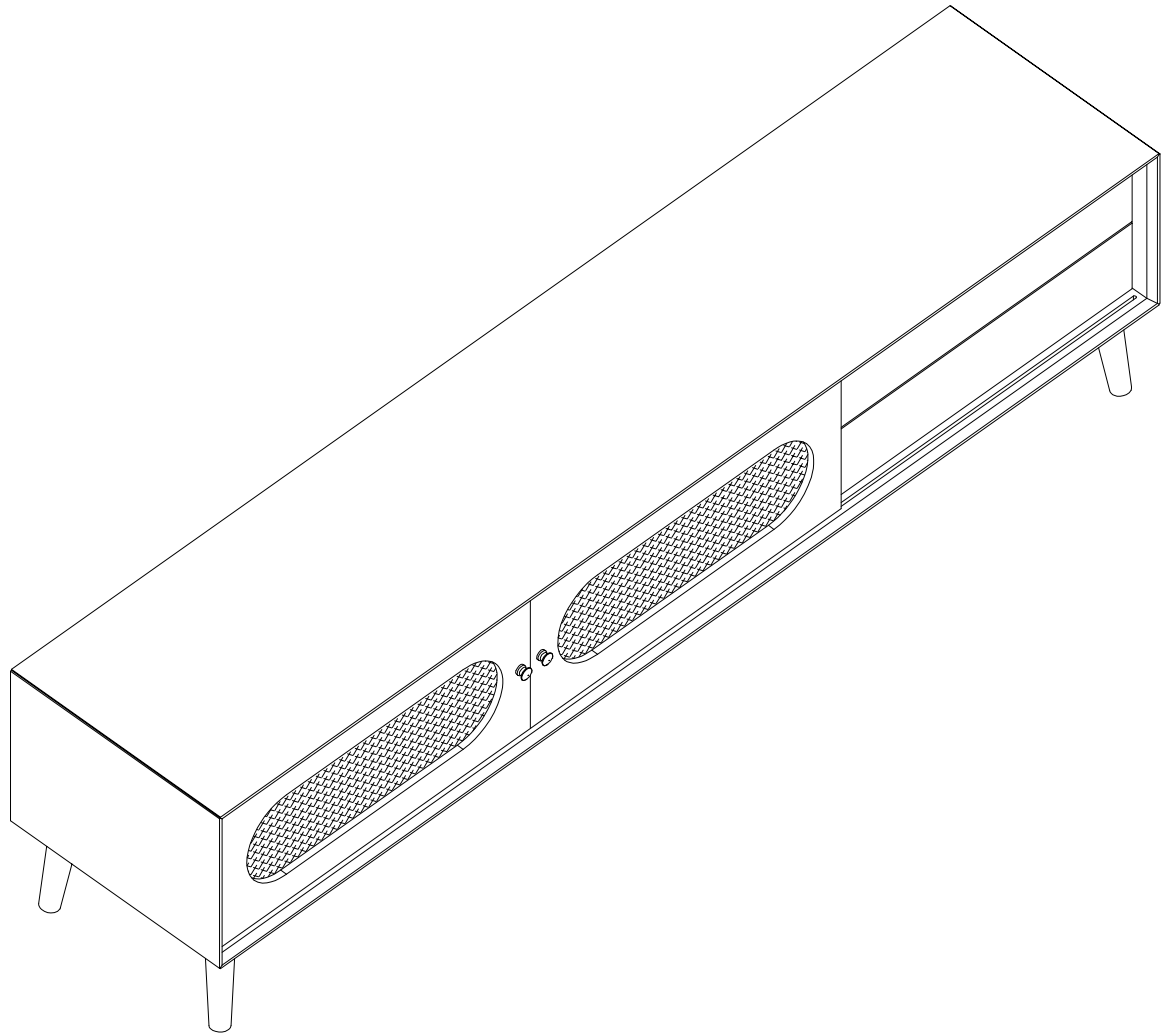

TV STAND

Assembly Instructions - Please keep for future reference.

DIMENSIONS

width-70.87inch
Depth-15.75inch
Height-17.72inch

Important - Please read these instructions fully before starting assembly.

components - fittings