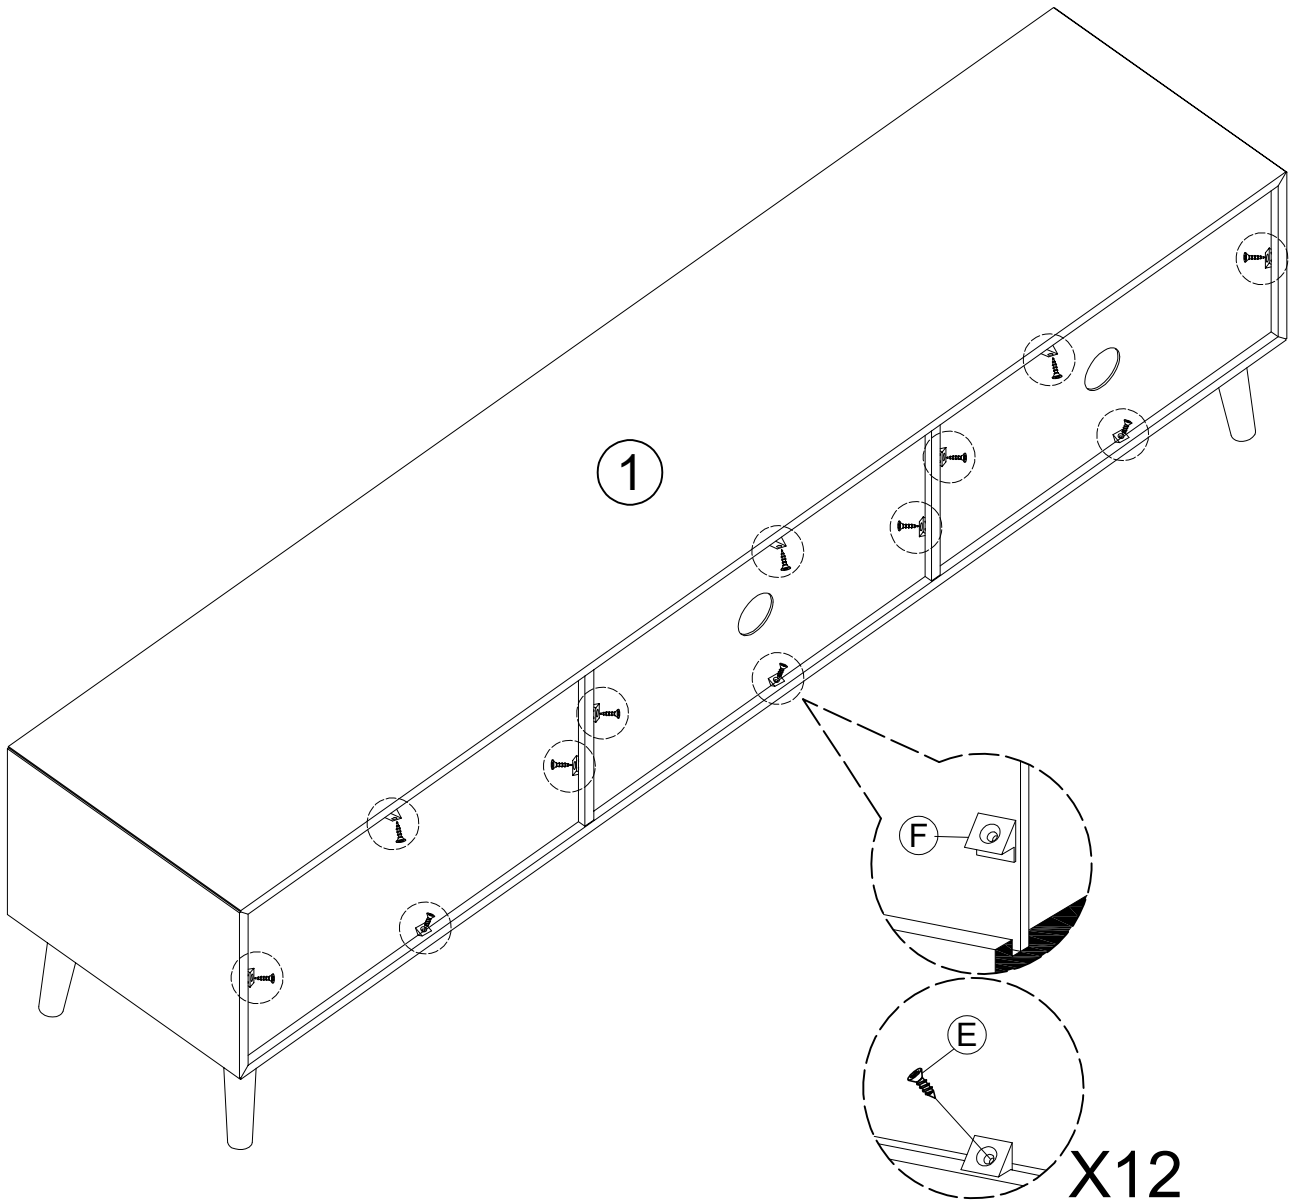

TV STAND

Assembly Instructions - Please keep for future reference.

DIMENSIONS

width-70.87inch
Depth-15.75inch
Height-17.72inch

Important - Please read these instructions fully before starting assembly.

components - fittings

STEP 5

STEP 6

Assembly Instructions

STEP 7

STEP 8

Assembly Instructions

STEP 9

E	x4	CL	x1	CR	x1
M3.5x14mm		300mm		300mm	

STEP 10

E	x28	P	x4	Q	x2	R	x2
M3.5x14mm						M4x18mm	

Assembly Instructions

STEP 11

E	x12	F	x12
			
M3.5x14mm			

Assembly Instructions

STEP 12

Assembly Instructions