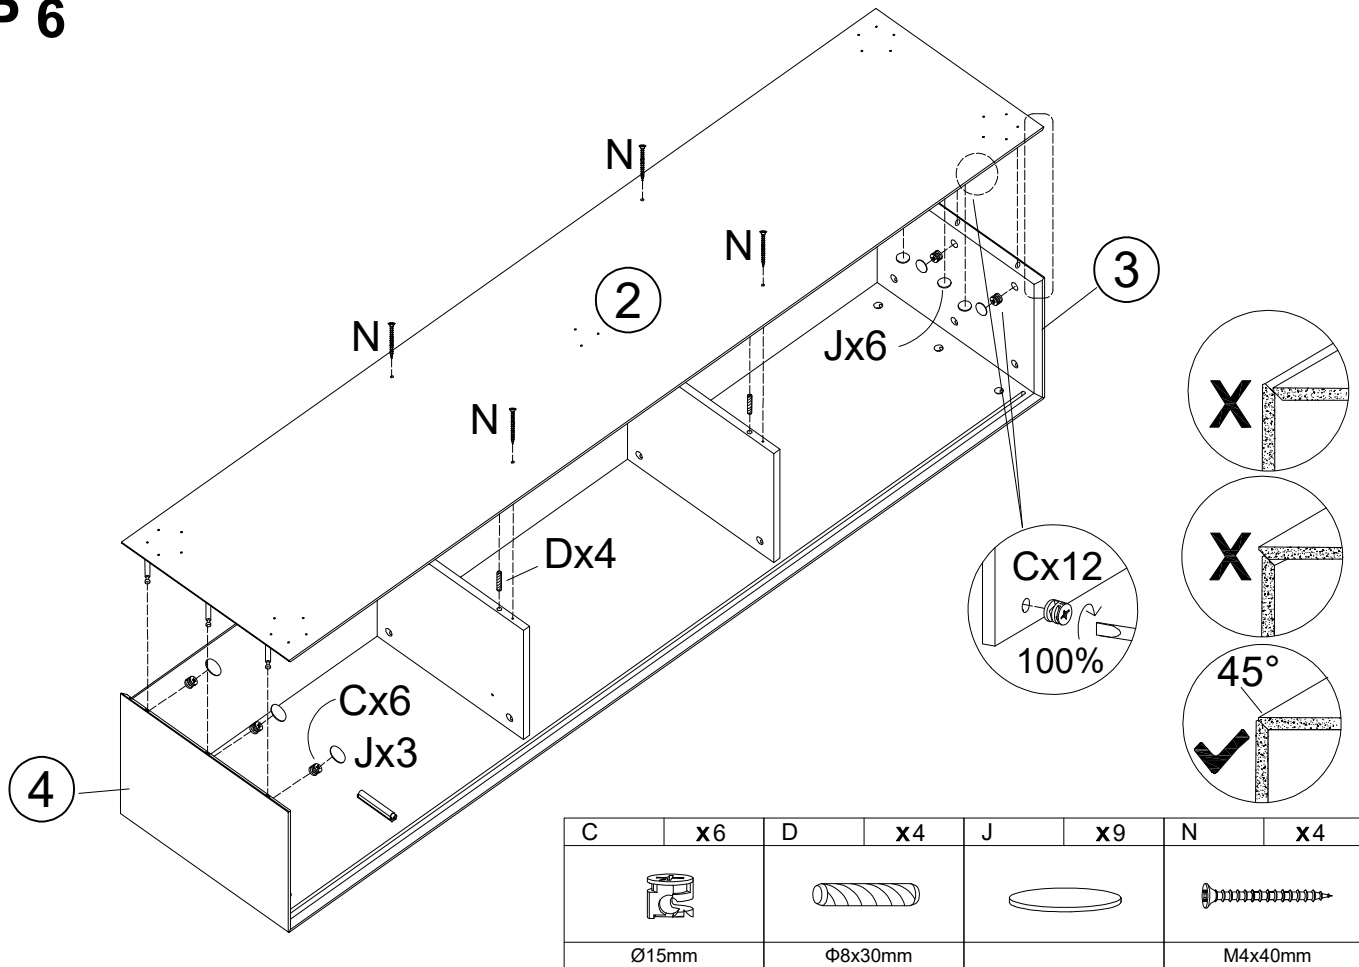

TV STAND

Assembly Instructions - Please keep for future reference.

DIMENSIONS

width-70.87inch
Depth-15.75inch
Height-17.72inch

Important - Please read these instructions fully before starting assembly.

components - fittings

Hardware-Liste

<p>A X 12</p>  <p>M6x45mm</p>	<p>B X 9</p>  <p>M6x35mm</p>	<p>C X 33</p>  <p>Φ15mm</p>	<p>D X 8</p>  <p>Φ8x30mm</p>
<p>E X 74</p>  <p>M3.5x14mm</p>	<p>F X 12</p> 	<p>G X 1</p> 	<p>H X 4</p> 
<p>I X 1</p> 	<p>J X 21</p>  <p>Ø20mm</p>	<p>K X 2</p>  <p>M4x12mm</p>	<p>L X 2</p> 
<p>M X 2</p> 	<p>N X11</p>  <p>M4x40mm</p>	<p>O X 1</p> 	<p>P X 4</p> 
<p>Q X 2</p> 	<p>R X 2</p>  <p>M4x18mm</p>	<p>S X 4</p> 	<p>CL X 1</p>  <p>300mm</p>
<p>CR X 1</p>  <p>300mm</p>	<p>DL X 1</p>  <p>300mm</p>	<p>DR X 1</p>  <p>300mm</p>	

Assembly Instructions

Assembly Instructions

STEP 1

STEP 2

Assembly Instructions

STEP 3

STEP 4

Assembly Instructions

STEP 5

STEP 6

Assembly Instructions

STEP 7

STEP 8

Assembly Instructions

STEP 9

E	x4	CL	x1	CR	x1
M3.5x14mm		300mm		300mm	