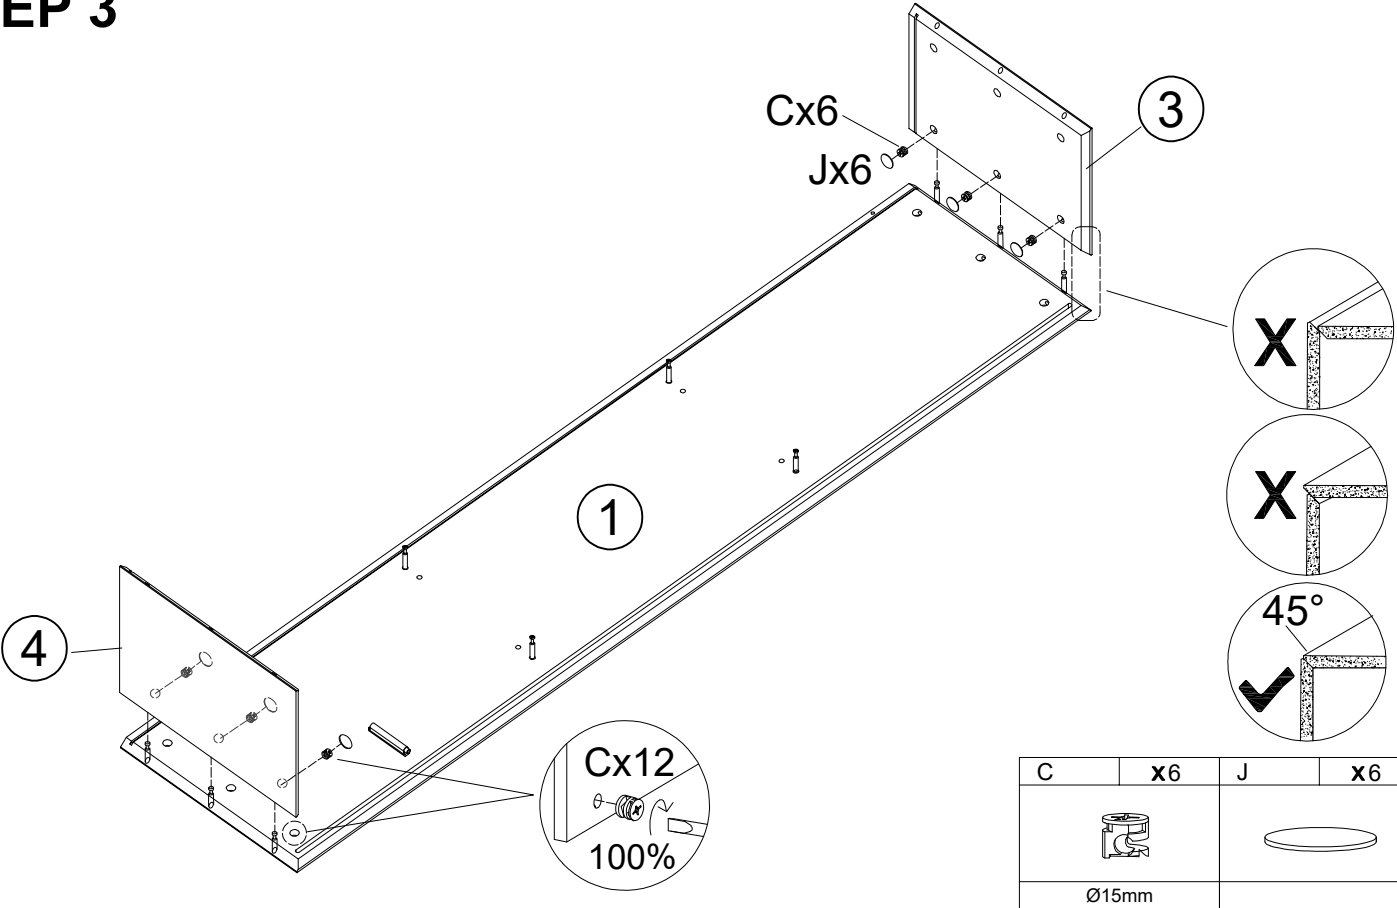

TV STAND

Assembly Instructions - Please keep for future reference.

DIMENSIONS

width-70.87inch
Depth-15.75inch
Height-17.72inch

Important - Please read these instructions fully before starting assembly.

components - fittings

Assembly Instructions

Assembly Instructions

STEP 1

STEP 2

Assembly Instructions

STEP 3

STEP 4

Assembly Instructions

STEP 5

STEP 6

Assembly Instructions

STEP 7

STEP 8

Assembly Instructions

STEP 9

E	x4	CL	x1	CR	x1
M3.5x14mm		300mm		300mm	