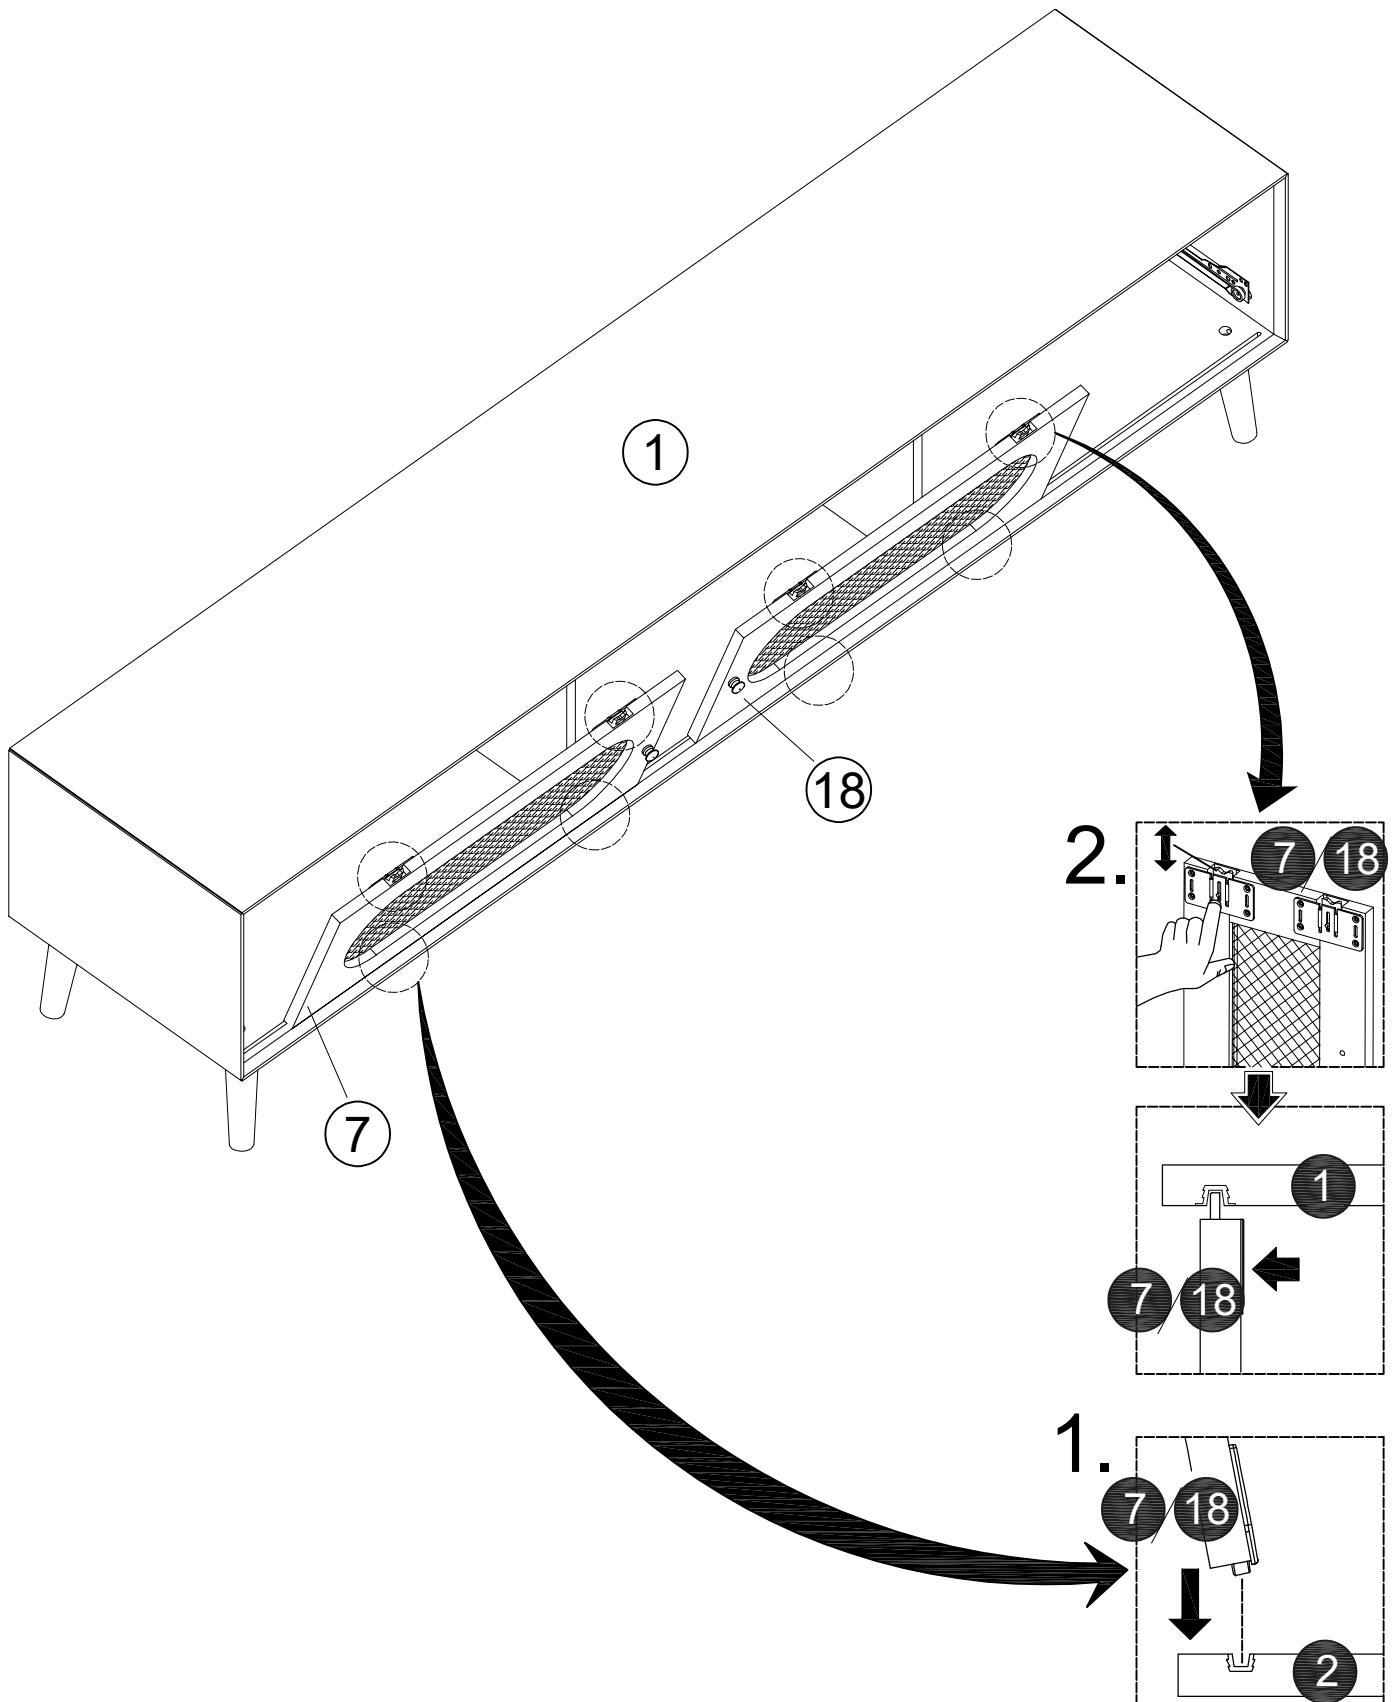

TV STAND

Assembly Instructions - Please keep for future reference.

DIMENSIONS

width-70.87inch
Depth-15.75inch
Height-17.72inch

Important - Please read these instructions fully before starting assembly.

components - fittings

STEP 5

STEP 6

Assembly Instructions

STEP 7

STEP 8

Assembly Instructions

STEP 9

E	x4	CL	x1	CR	x1
M3.5x14mm		300mm		300mm	

STEP 10

E	x28	P	x4	Q	x2	R	x2
M3.5x14mm						M4x18mm	

Assembly Instructions

STEP 11

E	x12	F	x12
			
M3.5x14mm			

Assembly Instructions

STEP 12

Assembly Instructions

STEP 13

B	x5	E	x1	G	x1	N	x5
							
M6x35mm		M3.5x14mm				M4x40mm	

STEP 14

C	x5	J	x4
			
Ø15mm			

Assembly Instructions

STEP 15

STEP 16