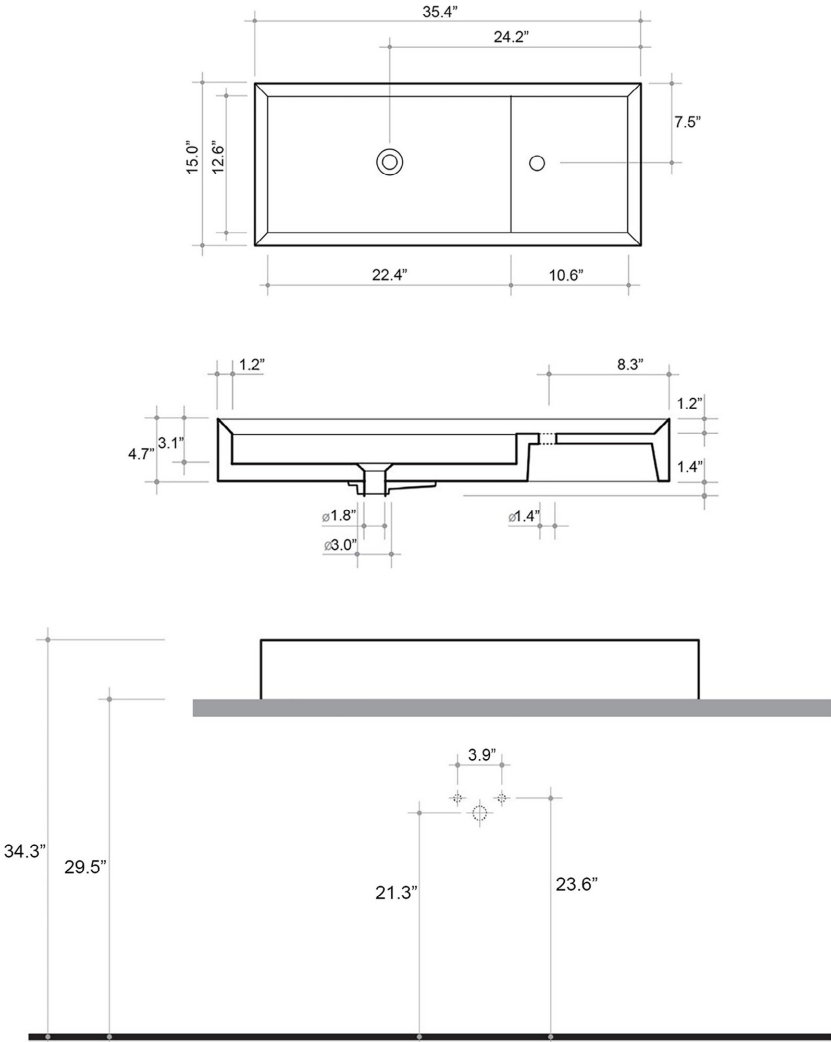

Related Items:

- WSBC 53991 | Push Waste Drain
- WSBC 53922 | Decorative Trap

SKU# | Options:

- Cut 90.38F WG | Glossy White
- Cut 90.38F WM | Matte White
- Cut 90.38F BG | Glossy Black
- Cut 90.38F BM | Matte Black

Finishes:

-  Glossy White
-  Matte White
-  Glossy Black
-  Matte Black

* WS Bath Collections reserves the right to revise dimensions or information on this sheet without notice

Collection Cut	Model Cut 90.38F - CTL03	Dimensions Metric <i>1 inch = 2.54 cm</i> <i>1 inch = 25.4 mm</i>	 1051 Lea Drive - Collegeville, PA 19426 Tel. 215 513 9400 - Fax 610 831 0215 www.ws bathcollections.com - info@ws bathcollections.com
----------------------------	--------------------------------------	---	---

Collection |
Cut

Model |
Cut 90.38F - CTL03

Dimensions Metric
 1 inch = 2.54 cm
 1 inch = 25.4 mm

1051 Lea Drive - Collegeville, PA 19426
 Tel. 215 513 9400 - Fax 610 831 0215
www.ws bathcollections.com - info@ws bathcollections.com

Dimensions Metric
1 inch = 2.54 cm
1 inch = 25.4 mm

WS[®]
BATH
COLLECTIONS

1051 Lea Drive - Collegeville, PA 19426
Tel. 215 513 9400 - Fax 610 831 0215
www.ws bathcollections.com - info@ws bathcollections.com