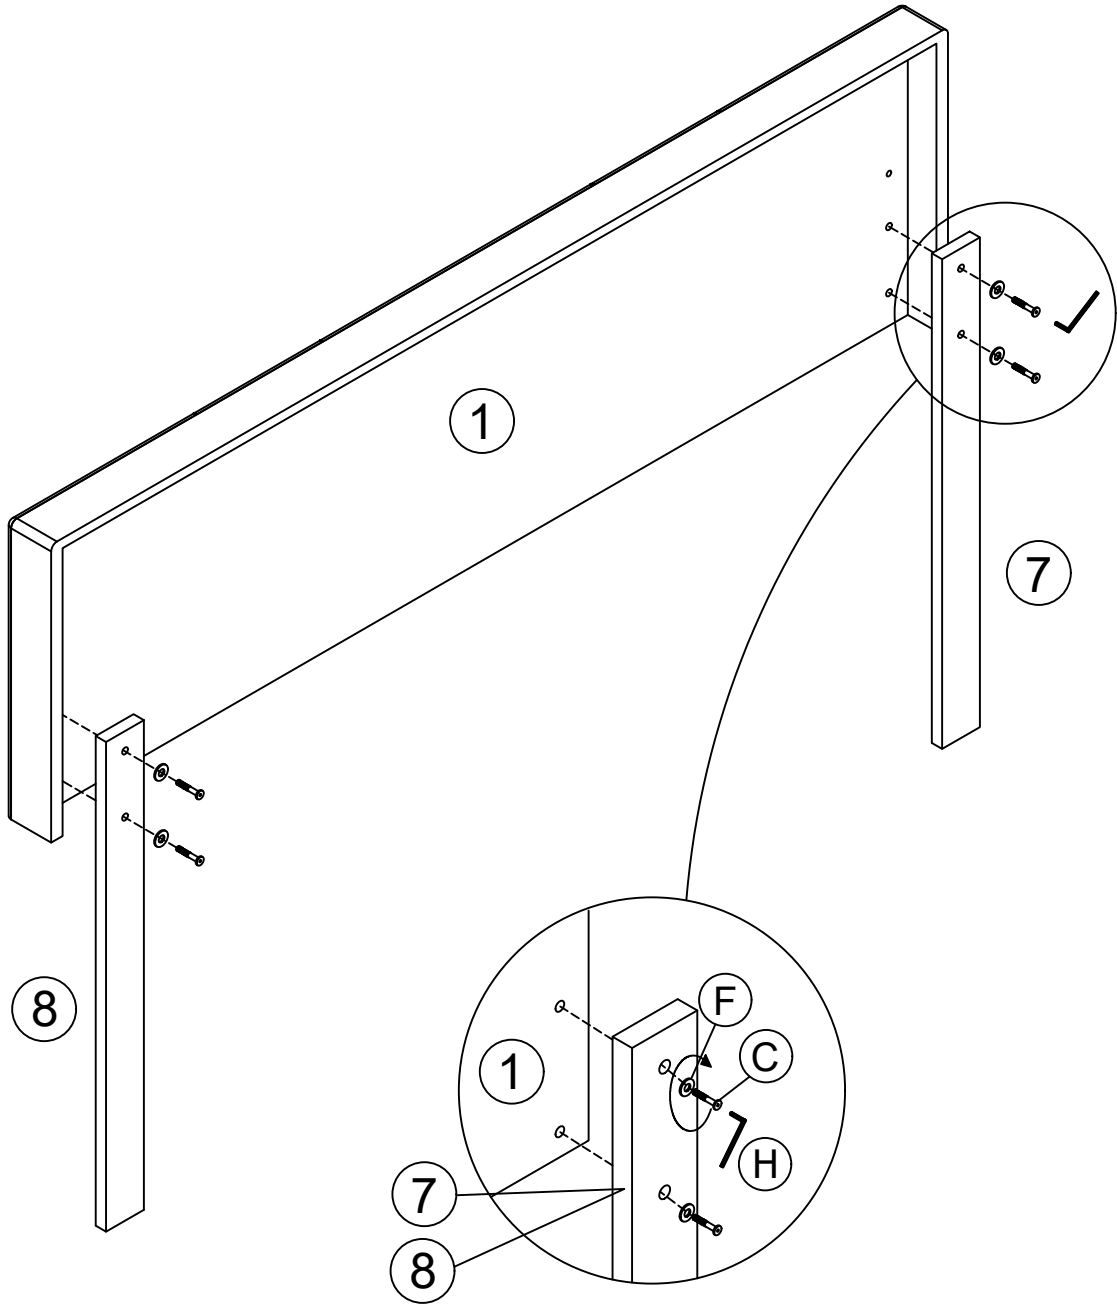

ASSEMBLY INSTRUCTION

MODEL : QUEEN / FULL UPHOLSTERY BED

1

C x 4pcs
M6*35mm

F x 4pcs
M6*19mm

H
M4 Allen Key

2

A x 4pcs  M6*20mm	B x 8pcs  M6*30mm	F x 12pcs  M6*19mm	H  M4 Allen Key
--	--	---	--

3

A x 8pcs

M6*20mm

F x 8pcs

M6*19mm

H

M4 Allen Key

4

<p>D x 6pcs</p>  <p>M6*50mm</p>	<p>G x 6pcs</p>  <p>Leveler</p>		<p>H</p>  <p>M4 Allen Key</p>
--	--	--	--

5

E x 8pcs

M7*30mm

H

M4 Allen Key

Assembly Complete