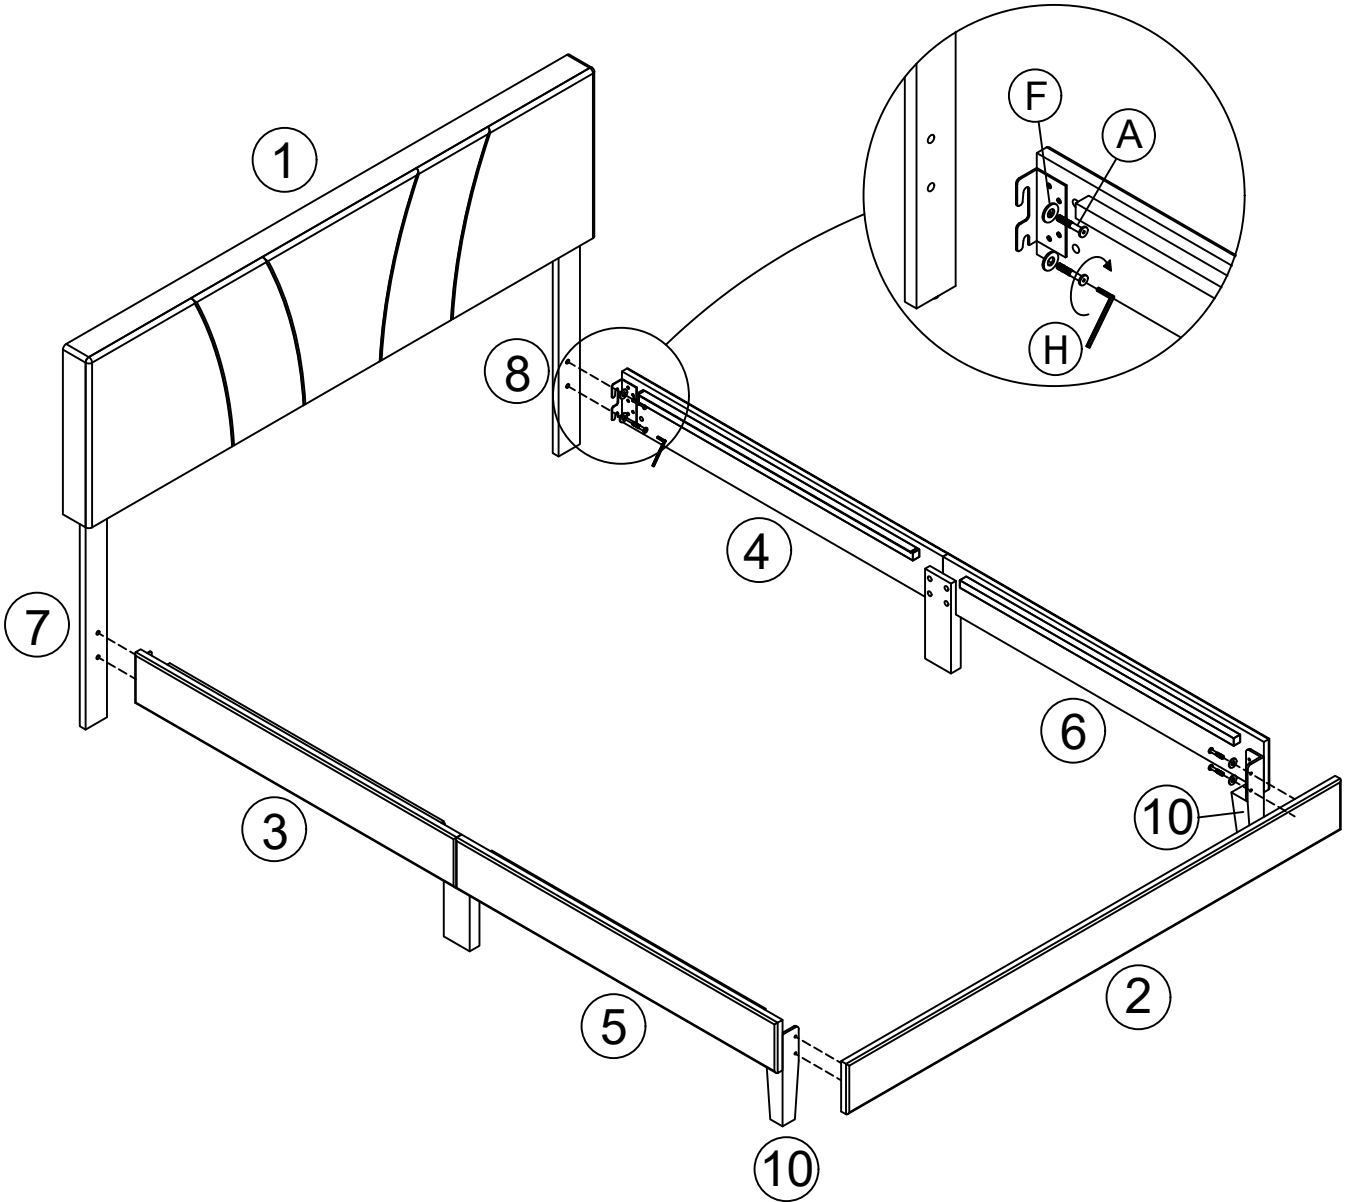

ASSEMBLY INSTRUCTION

MODEL : QUEEN / FULL UPHOLSTERY BED

1

C x 4pcs
M6*35mm

F x 4pcs
M6*19mm

H
M4 Allen Key

2

A x 4pcs  M6*20mm	B x 8pcs  M6*30mm	F x 12pcs  M6*19mm	H  M4 Allen Key
--	--	---	--

3

A x 8pcs

M6*20mm

F x 8pcs

M6*19mm

H

M4 Allen Key

4

<p>D x 6pcs</p>  <p>M6*50mm</p>	<p>G x 6pcs</p>  <p>Leveler</p>		<p>H</p>  <p>M4 Allen Key</p>
--	--	--	--

5

E x 8pcs

M7*30mm

H

M4 Allen Key

Assembly Complete