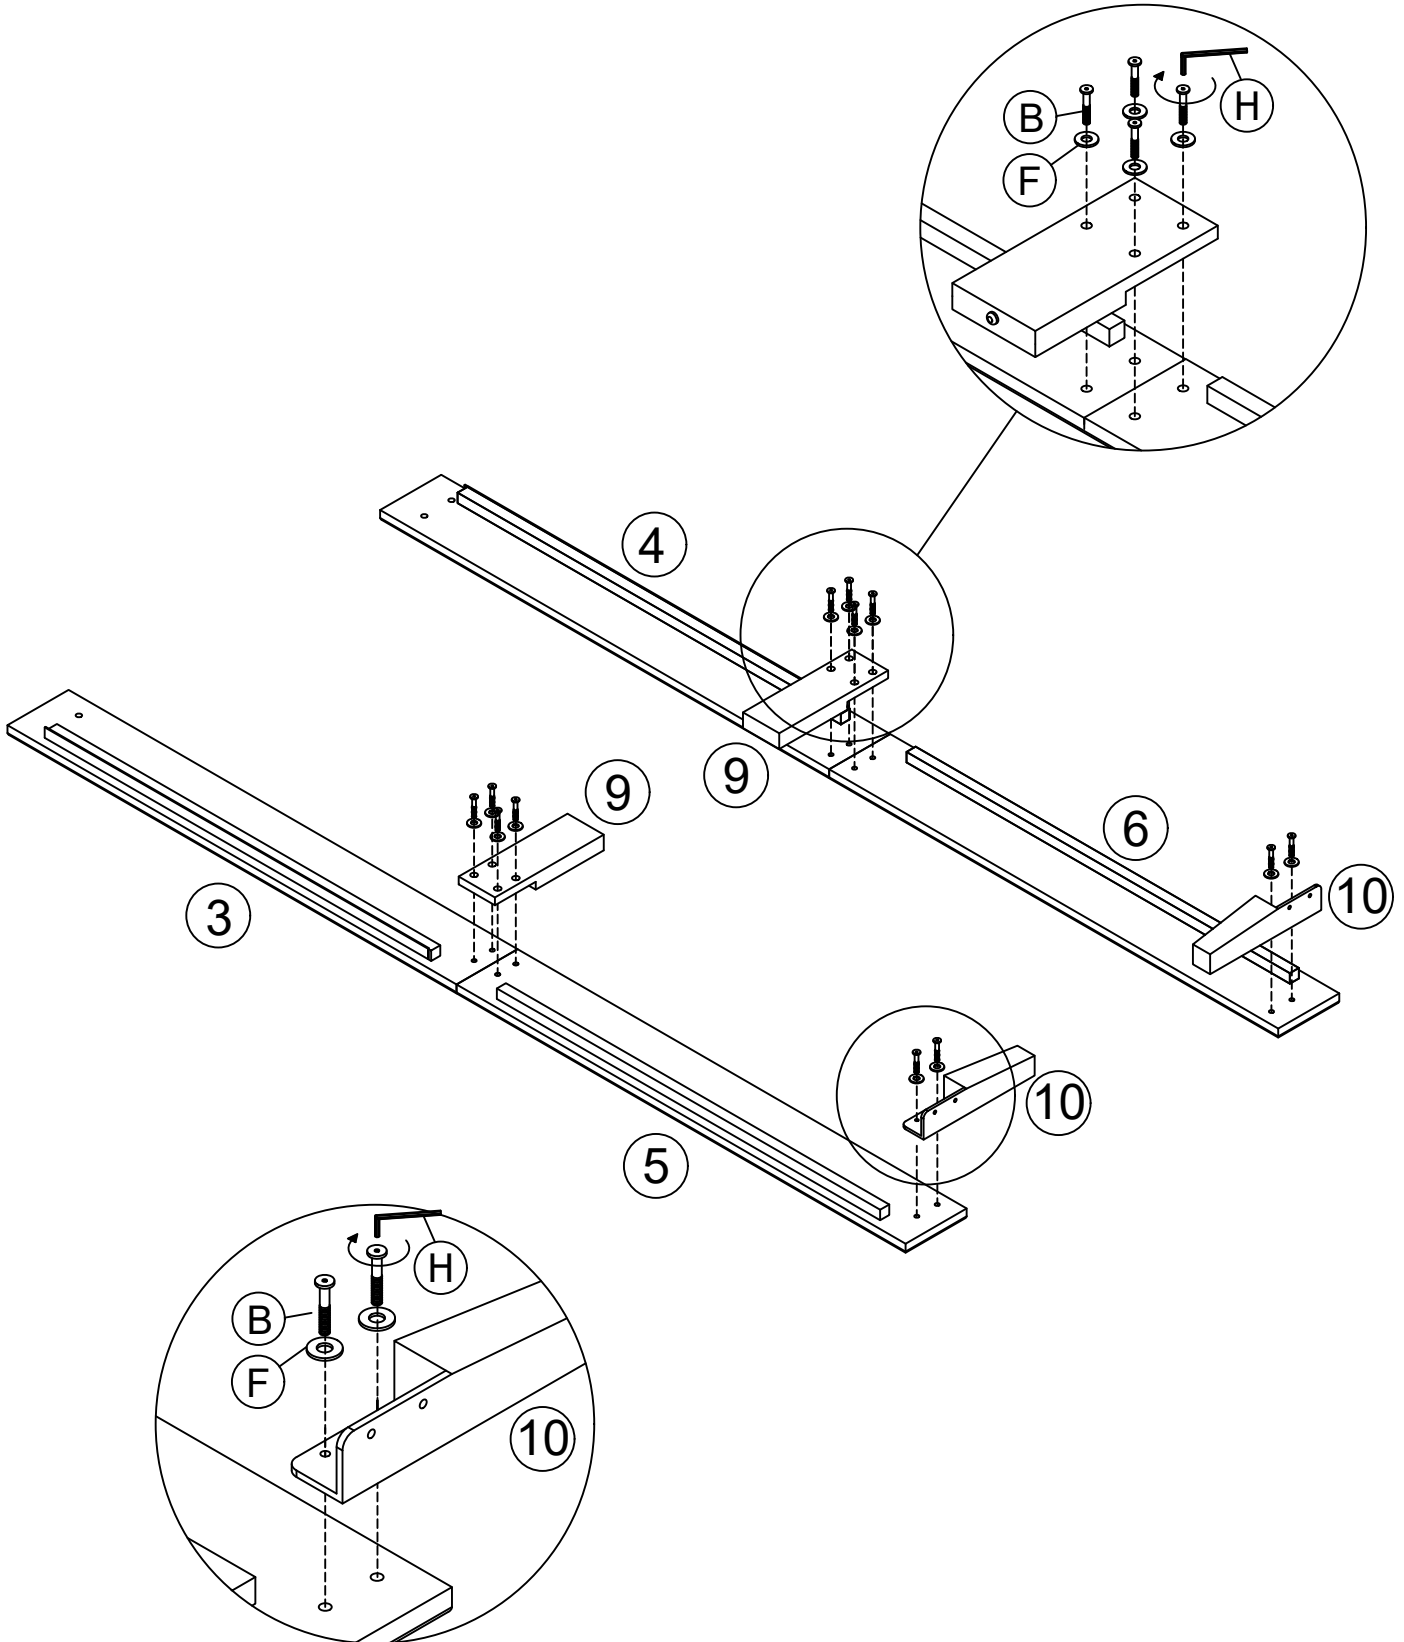

ASSEMBLY INSTRUCTION

MODEL : QUEEN / FULL UPHOLSTERY BED

1

C x 4pcs
M6*35mm

F x 4pcs
M6*19mm

H
M4 Allen Key

2

A x 4pcs  M6*20mm	B x 8pcs  M6*30mm	F x 12pcs  M6*19mm	H  M4 Allen Key
--	--	---	--

3

A x 8pcs

M6*20mm

F x 8pcs

M6*19mm

H

M4 Allen Key

4

<p>D x 6pcs</p>  <p>M6*50mm</p>	<p>G x 6pcs</p>  <p>Leveler</p>		<p>H</p>  <p>M4 Allen Key</p>
--	--	--	--

5

E x 8pcs

M7*30mm

H

M4 Allen Key

Assembly Complete