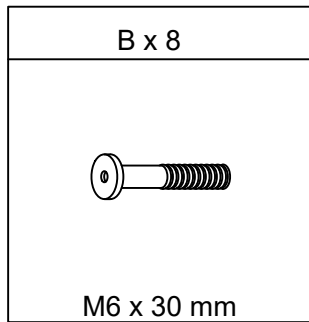

ASSEMBLY INSTRUCTION

MODEL : QUEEN / FULL UPHOLSTERY BED

1

C x 4pcs
M6*35mm

F x 4pcs
M6*19mm

H
M4 Allen Key

2

A x 4pcs  M6*20mm	B x 8pcs  M6*30mm	F x 12pcs  M6*19mm	H  M4 Allen Key
--	--	---	--

3

A x 8pcs

M6*20mm

F x 8pcs

M6*19mm

H

M4 Allen Key

4

<p>D x 6pcs</p>  <p>M6*50mm</p>	<p>G x 6pcs</p>  <p>Leveler</p>		<p>H</p>  <p>M4 Allen Key</p>
--	--	--	--

5

E x 8pcs

M7*30mm

H

M4 Allen Key

Assembly Complete