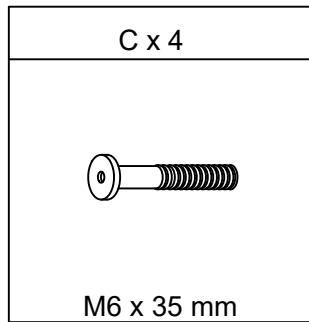

ASSEMBLY INSTRUCTION

MODEL : QUEEN / FULL UPHOLSTERY BED

1

C x 4pcs
M6*35mm

F x 4pcs
M6*19mm

H
M4 Allen Key

2

A x 4pcs  M6*20mm	B x 8pcs  M6*30mm	F x 12pcs  M6*19mm	H  M4 Allen Key
--	--	---	--

3

A x 8pcs

M6*20mm

F x 8pcs

M6*19mm

H

M4 Allen Key

4

<p>D x 6pcs</p>  <p>M6*50mm</p>	<p>G x 6pcs</p>  <p>Leveler</p>		<p>H</p>  <p>M4 Allen Key</p>
--	--	--	--

5

E x 8pcs

M7*30mm

H

M4 Allen Key

Assembly Complete