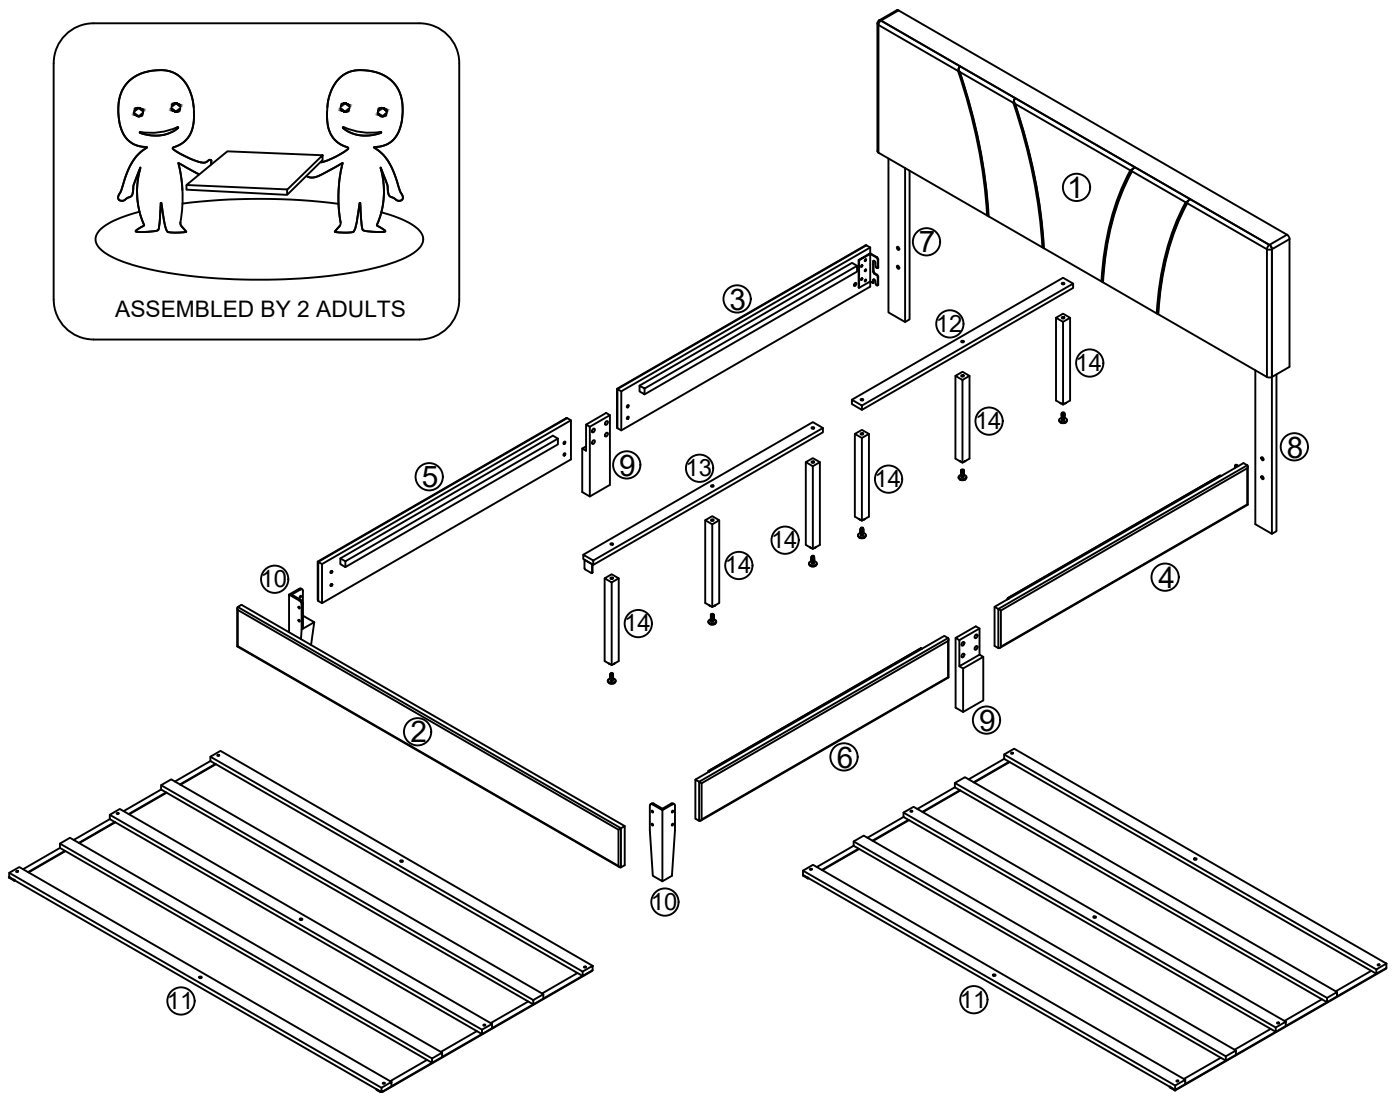

ASSEMBLY INSTRUCTION

MODEL : QUEEN / FULL UPHOLSTERY BED

1

C x 4pcs
M6*35mm

F x 4pcs
M6*19mm

H
M4 Allen Key

2

A x 4pcs  M6*20mm	B x 8pcs  M6*30mm	F x 12pcs  M6*19mm	H  M4 Allen Key
--	--	---	--

3

A x 8pcs

M6*20mm

F x 8pcs

M6*19mm

H

M4 Allen Key

4

<p>D x 6pcs</p>  <p>M6*50mm</p>	<p>G x 6pcs</p>  <p>Leveler</p>		<p>H</p>  <p>M4 Allen Key</p>
--	--	--	--

5

E x 8pcs

M7*30mm

H

M4 Allen Key

Assembly Complete