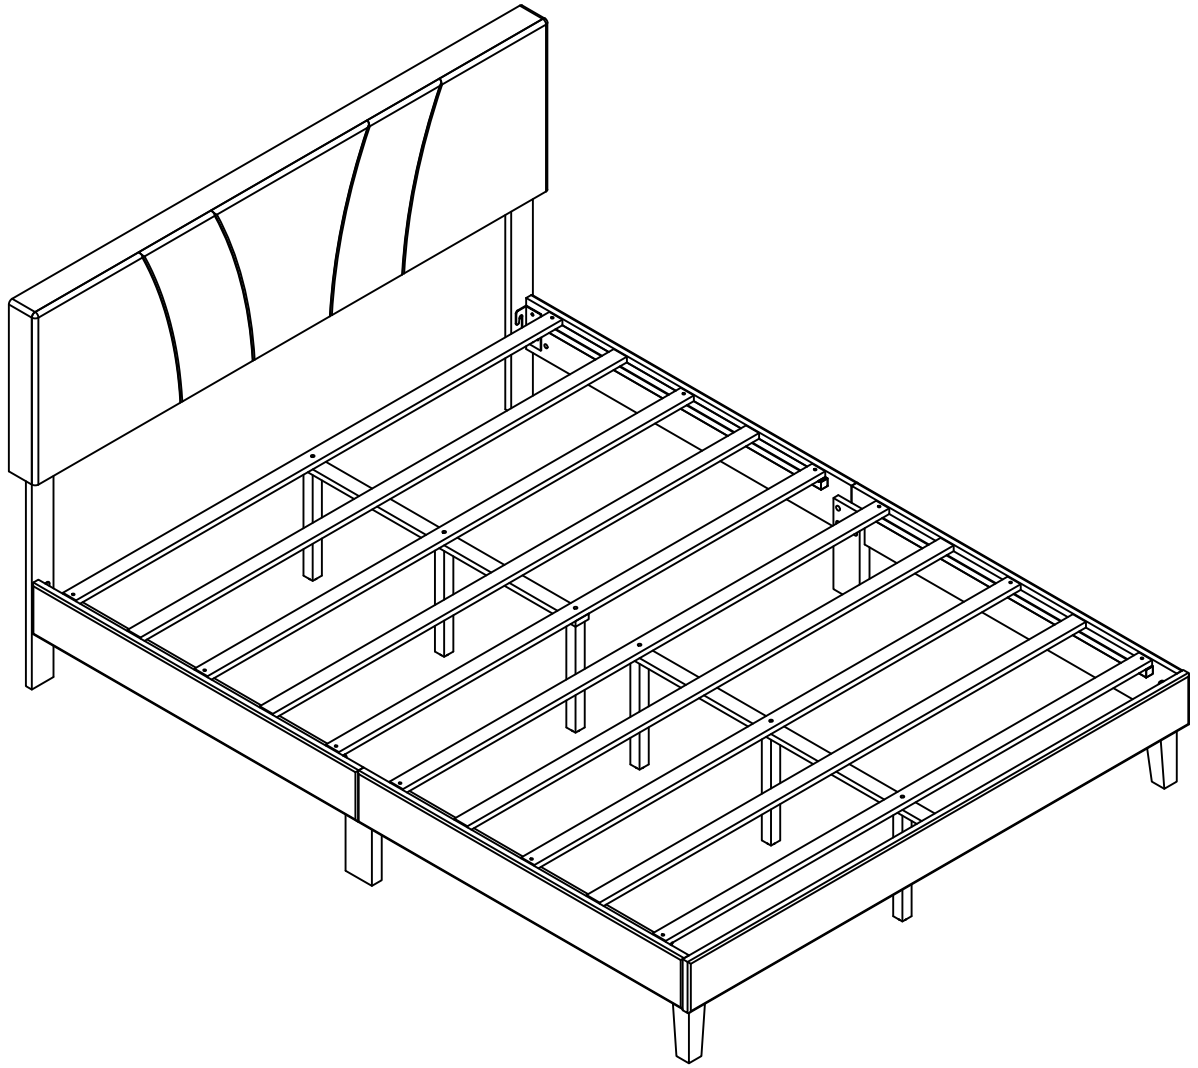

ASSEMBLY INSTRUCTION

MODEL : QUEEN / FULL UPHOLSTERY BED

1

C x 4pcs
M6*35mm

F x 4pcs
M6*19mm

H
M4 Allen Key

2

A x 4pcs  M6*20mm	B x 8pcs  M6*30mm	F x 12pcs  M6*19mm	H  M4 Allen Key
--	--	---	--

<p>D x 6pcs</p>  <p>M6*50mm</p>	<p>G x 6pcs</p>  <p>Leveler</p>		<p>H</p>  <p>M4 Allen Key</p>
--	--	--	--

5

E x 8pcs

M7*30mm

H

M4 Allen Key

Assembly Complete