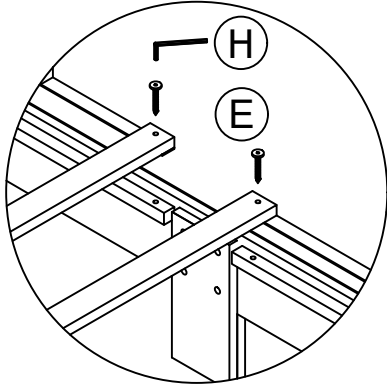

ASSEMBLY INSTRUCTION

MODEL : QUEEN / FULL UPHOLSTERY BED

1

C x 4pcs
M6*35mm

F x 4pcs
M6*19mm

H
M4 Allen Key

2

A x 4pcs  M6*20mm	B x 8pcs  M6*30mm	F x 12pcs  M6*19mm	H  M4 Allen Key
--	--	---	--

3

A x 8pcs

M6*20mm

F x 8pcs

M6*19mm

H

M4 Allen Key

4

<p>D x 6pcs</p>  <p>M6*50mm</p>	<p>G x 6pcs</p>  <p>Leveler</p>		<p>H</p>  <p>M4 Allen Key</p>
--	--	--	--

5

E x 8pcs

M7*30mm

H

M4 Allen Key

Assembly Complete