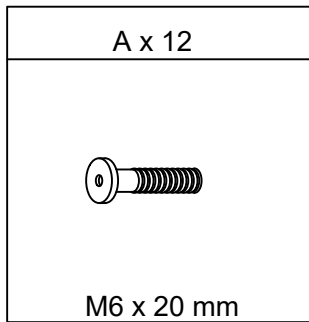

ASSEMBLY INSTRUCTION

MODEL : QUEEN / FULL UPHOLSTERY BED

1

C x 4pcs
M6*35mm

F x 4pcs
M6*19mm

H
M4 Allen Key

2

A x 4pcs  M6*20mm	B x 8pcs  M6*30mm	F x 12pcs  M6*19mm	H  M4 Allen Key
--	--	---	--

3

A x 8pcs

M6*20mm

F x 8pcs

M6*19mm

H

M4 Allen Key

4

<p>D x 6pcs</p>  <p>M6*50mm</p>	<p>G x 6pcs</p>  <p>Leveler</p>		<p>H</p>  <p>M4 Allen Key</p>
--	--	--	--

5

E x 8pcs

M7*30mm

H

M4 Allen Key

Assembly Complete