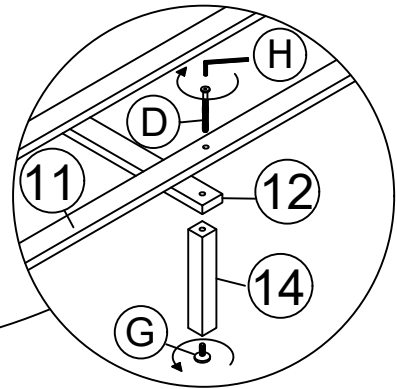

ASSEMBLY INSTRUCTION

MODEL : QUEEN / FULL UPHOLSTERY BED

1

C x 4pcs
M6*35mm

F x 4pcs
M6*19mm

H
M4 Allen Key

2

A x 4pcs  M6*20mm	B x 8pcs  M6*30mm	F x 12pcs  M6*19mm	H  M4 Allen Key
--	--	---	--

3

A x 8pcs

M6*20mm

F x 8pcs

M6*19mm

H

M4 Allen Key

4

<p>D x 6pcs</p>  <p>M6*50mm</p>	<p>G x 6pcs</p>  <p>Leveler</p>		<p>H</p>  <p>M4 Allen Key</p>
--	--	--	--

5

E x 8pcs

M7*30mm

H

M4 Allen Key

Assembly Complete