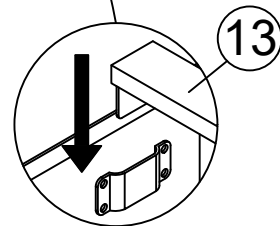

ASSEMBLY INSTRUCTION

MODEL : QUEEN / FULL UPHOLSTERY BED

1

C x 4pcs
M6*35mm

F x 4pcs
M6*19mm

H
M4 Allen Key

2

A x 4pcs  M6*20mm	B x 8pcs  M6*30mm	F x 12pcs  M6*19mm	H  M4 Allen Key
--	--	---	--

3

A x 8pcs

M6*20mm

F x 8pcs

M6*19mm

H

M4 Allen Key

4

<p>D x 6pcs</p>  <p>M6*50mm</p>	<p>G x 6pcs</p>  <p>Leveler</p>		<p>H</p>  <p>M4 Allen Key</p>
--	--	--	--

5

E x 8pcs

M7*30mm

H

M4 Allen Key

Assembly Complete