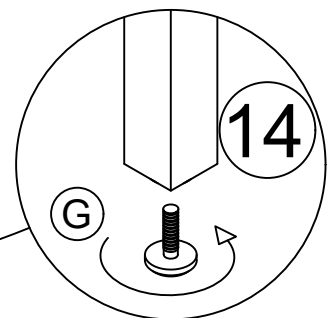

ASSEMBLY INSTRUCTION

MODEL : QUEEN / FULL UPHOLSTERY BED

1

C x 4pcs
M6*35mm

F x 4pcs
M6*19mm

H
M4 Allen Key

2

A x 4pcs  M6*20mm	B x 8pcs  M6*30mm	F x 12pcs  M6*19mm	H  M4 Allen Key
--	--	---	--

3

A x 8pcs

M6*20mm

F x 8pcs

M6*19mm

H

M4 Allen Key

4

<p>D x 6pcs</p>  <p>M6*50mm</p>	<p>G x 6pcs</p>  <p>Leveler</p>		<p>H</p>  <p>M4 Allen Key</p>
--	--	--	--

5

E x 8pcs

M7*30mm

H

M4 Allen Key

Assembly Complete