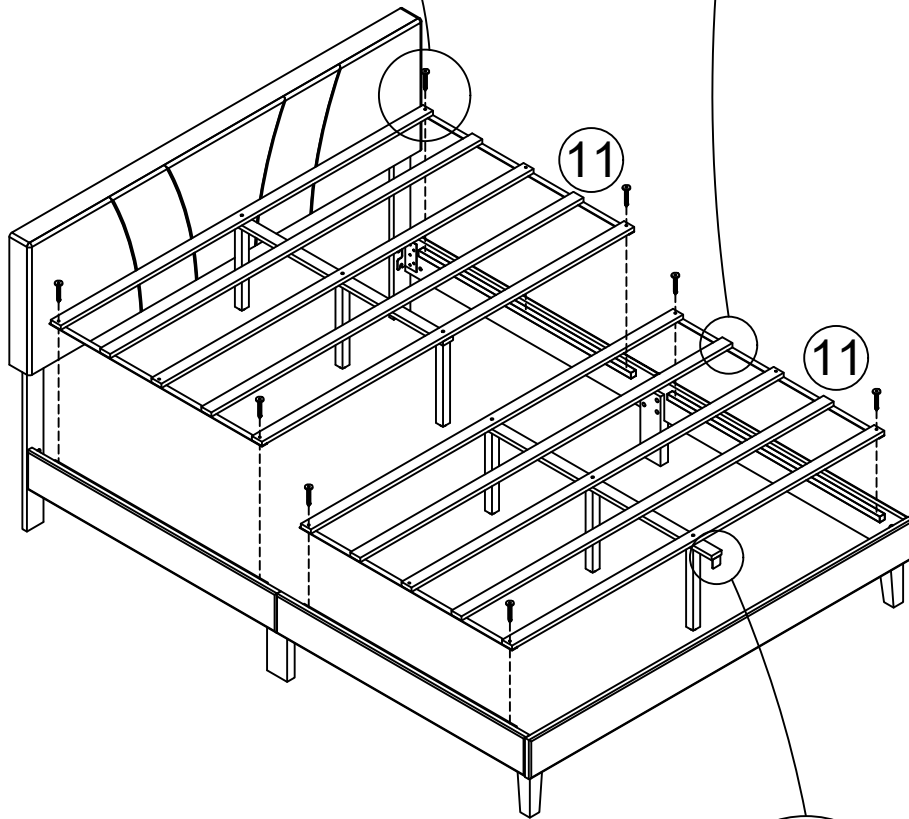

ASSEMBLY INSTRUCTION

MODEL : QUEEN / FULL UPHOLSTERY BED

1

C x 4pcs
M6*35mm

F x 4pcs
M6*19mm

H
M4 Allen Key

2

A x 4pcs  M6*20mm	B x 8pcs  M6*30mm	F x 12pcs  M6*19mm	H  M4 Allen Key
--	--	---	--

3

A x 8pcs

M6*20mm

F x 8pcs

M6*19mm

H

M4 Allen Key

4

<p>D x 6pcs</p>  <p>M6*50mm</p>	<p>G x 6pcs</p>  <p>Leveler</p>		<p>H</p>  <p>M4 Allen Key</p>
--	--	--	--

5

E x 8pcs

M7*30mm

H

M4 Allen Key

Assembly Complete