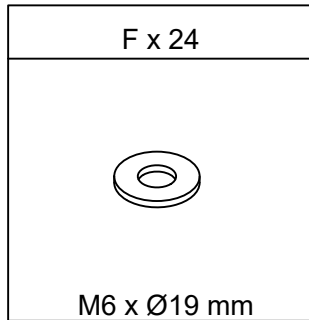

ASSEMBLY INSTRUCTION

MODEL : QUEEN / FULL UPHOLSTERY BED

1

C x 4pcs
M6*35mm

F x 4pcs
M6*19mm

H
M4 Allen Key

2

A x 4pcs  M6*20mm	B x 8pcs  M6*30mm	F x 12pcs  M6*19mm	H  M4 Allen Key
--	--	---	--

3

A x 8pcs

M6*20mm

F x 8pcs

M6*19mm

H

M4 Allen Key

4

<p>D x 6pcs</p>  <p>M6*50mm</p>	<p>G x 6pcs</p>  <p>Leveler</p>		<p>H</p>  <p>M4 Allen Key</p>
--	--	--	--

5

E x 8pcs

M7*30mm

H

M4 Allen Key

Assembly Complete