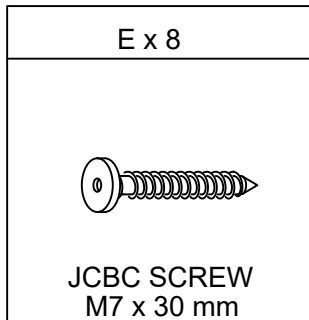

ASSEMBLY INSTRUCTION

MODEL : QUEEN / FULL UPHOLSTERY BED

1

C x 4pcs
M6*35mm

F x 4pcs
M6*19mm

H
M4 Allen Key

2

A x 4pcs  M6*20mm	B x 8pcs  M6*30mm	F x 12pcs  M6*19mm	H  M4 Allen Key
--	--	---	--

3

A x 8pcs

M6*20mm

F x 8pcs

M6*19mm

H

M4 Allen Key

4

<p>D x 6pcs</p>  <p>M6*50mm</p>	<p>G x 6pcs</p>  <p>Leveler</p>		<p>H</p>  <p>M4 Allen Key</p>
--	--	--	--

5

E x 8pcs

M7*30mm

H

M4 Allen Key

Assembly Complete