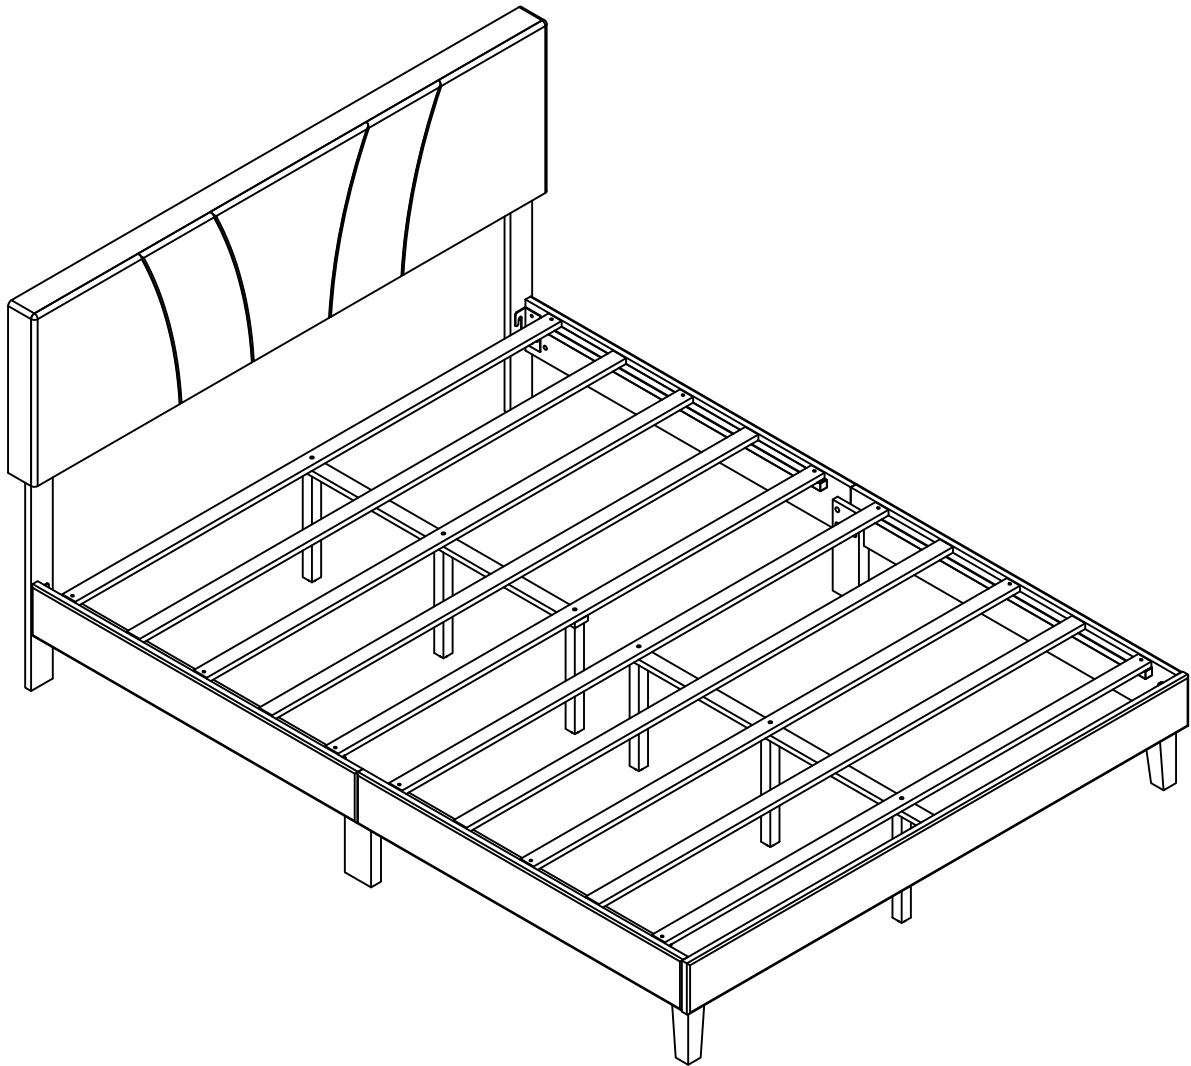

ASSEMBLY INSTRUCTION

MODEL : QUEEN / FULL UPHOLSTERY BED

1

C x 4pcs
M6*35mm

F x 4pcs
M6*19mm

H
M4 Allen Key

2

A x 4pcs  M6*20mm	B x 8pcs  M6*30mm	F x 12pcs  M6*19mm	H  M4 Allen Key
--	--	---	--

3

A x 8pcs

M6*20mm

F x 8pcs

M6*19mm

H

M4 Allen Key

4

<p>D x 6pcs</p>  <p>M6*50mm</p>	<p>G x 6pcs</p>  <p>Leveler</p>		<p>H</p>  <p>M4 Allen Key</p>
--	--	--	--

5

E x 8pcs

M7*30mm

H

M4 Allen Key

Assembly Complete