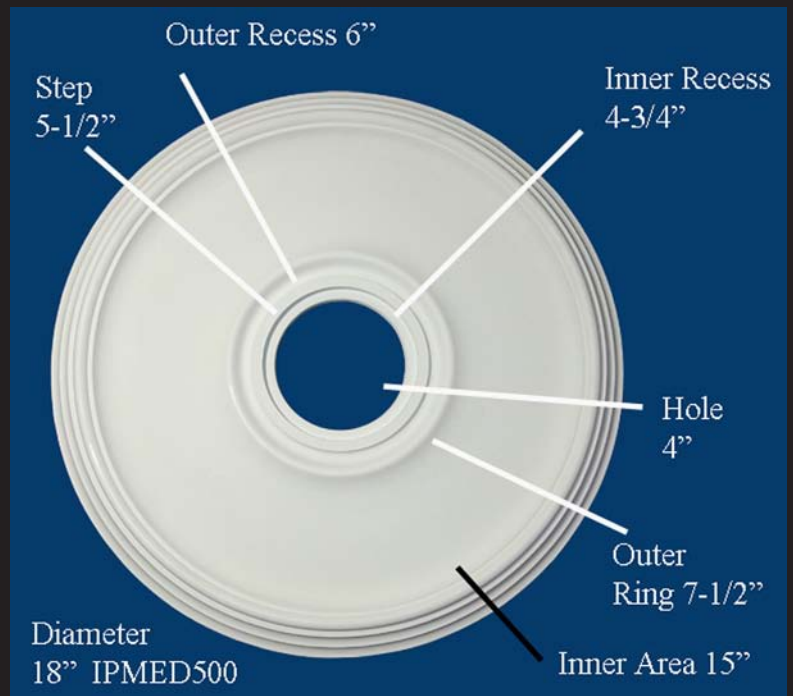

Imperial Productions®

IPMED500

**Dimensions**

Diameter 18" (45.7cm)

Projection 1-1/4" (3.17cm)

Hole Size 4" (10cm)

Fits Canopy to 6" (15.2cm)

Diameter 18" (45.7cm)

Canopy Area 6" (15.2cm)

copyright 2020

\* All prices & specifications subject to change without notice, Final products & Measurements may vary from this brochure

Imperial Productions®

Imperial Productions & Distribution Inc.