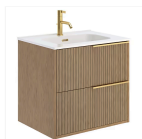

Kora Art Art Faux
Fluted 24" Singl...