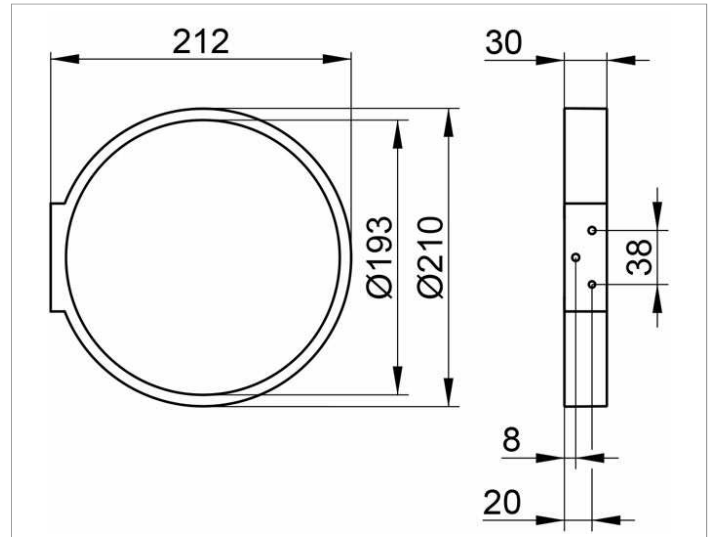

Edition 300

3002101000 Towel ring

PRODUCT

DRAWING

SURFACE

chrome-plated

SPECIFICATIONS

KEUCO EDITION 300 towel ring 3002101000
 chrome-plated towel ring in an aesthetic and classic design
 closed round form
 anti static, easy to clean
 diameter 210 mm
 The towel ring is fitted with 2 hidden fixing points
 1 wall plug, Fischer FU6x45 mm and 1 wall screw are supplied