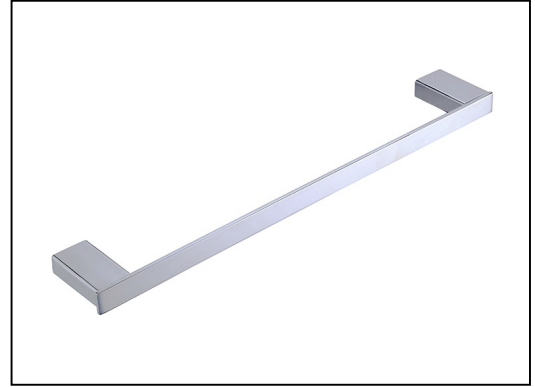

- **24" Towel Bar**
- **18" Towel Bar**

STANDARD SPECIFICATIONS

- Zinc alloy mounting post
- Mounting hardware included

FINISHES INCLUDE

- **24" towel bar:**
- Chrome (UFA11070)
- Brushed Nickel (UFA11073)
- **18" towel bar:**
- Chrome (UFA21070)
- Brushed Nickel (UFA21073)