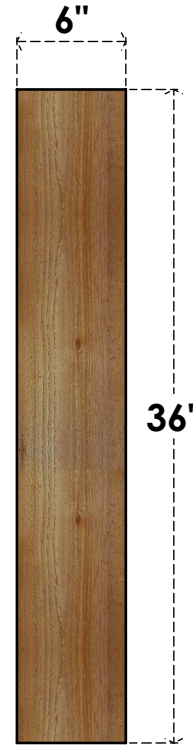

BRC06X32X36TRA00RWR

6"W X 32"D X 36"H TRADITIONAL ROUGH SAWN BRACE, WESTERN RED CEDAR

SIDE

FRONT

EKENA MILLWORK
 2300 WEST MAIN ST.
 CLARKSVILLE, TX 75426
 TOLL FREE: 866-607-0453
 WWW.EKENAMILLWORK.COM

NOTES

1. INSTALLATION TO BE COMPLETED IN ACCORDANCE WITH MANUFACTURER'S SPECIFICATIONS.
2. DRAWING MAY NOT BE TO SCALE
3. THIS DRAWING IS INTENDED FOR DESIGN AND PLANNING PURPOSES ONLY.
4. ALL INFORMATION CONTAINED HEREIN WAS CURRENT AT THE TIME OF DEVELOPMENT BUT MUST BE REVIEWED AND APPROVED BY THE PRODUCT MANUFACTURER TO BE CONSIDERED ACCURATE.
5. PRODUCTS ARE NOT KILN DRIED. THIS ITEM IS UNIQUE AND WILL CONTAIN THE NATURAL VARIATIONS THAT THE WOOD SPECIES OFFERS. THIS MAY RESULT IN VARIATIONS UP TO 1/4"