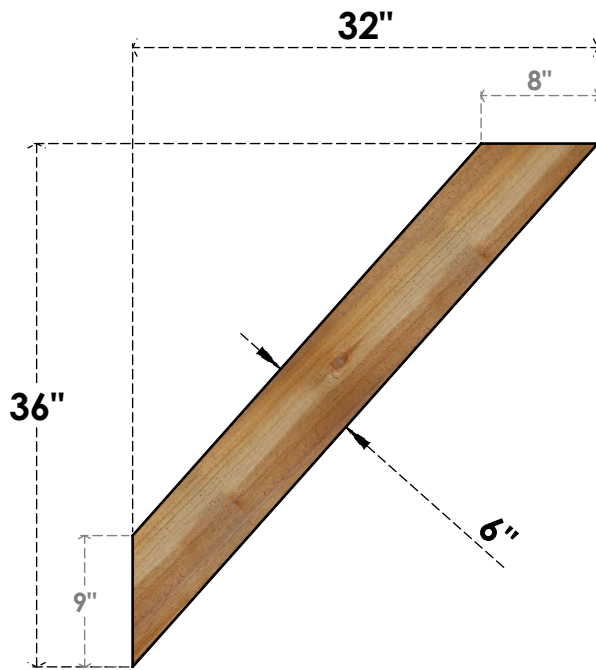

BRC06X32X36TRA00RWR

6"W X 32"D X 36"H TRADITIONAL ROUGH SAWN BRACE, WESTERN RED CEDAR

SIDE

FRONT

EKENA MILLWORK
 2300 WEST MAIN ST.
 CLARKSVILLE, TX 75426
 TOLL FREE: 866-607-0453
 WWW.EKENAMILLWORK.COM

NOTES