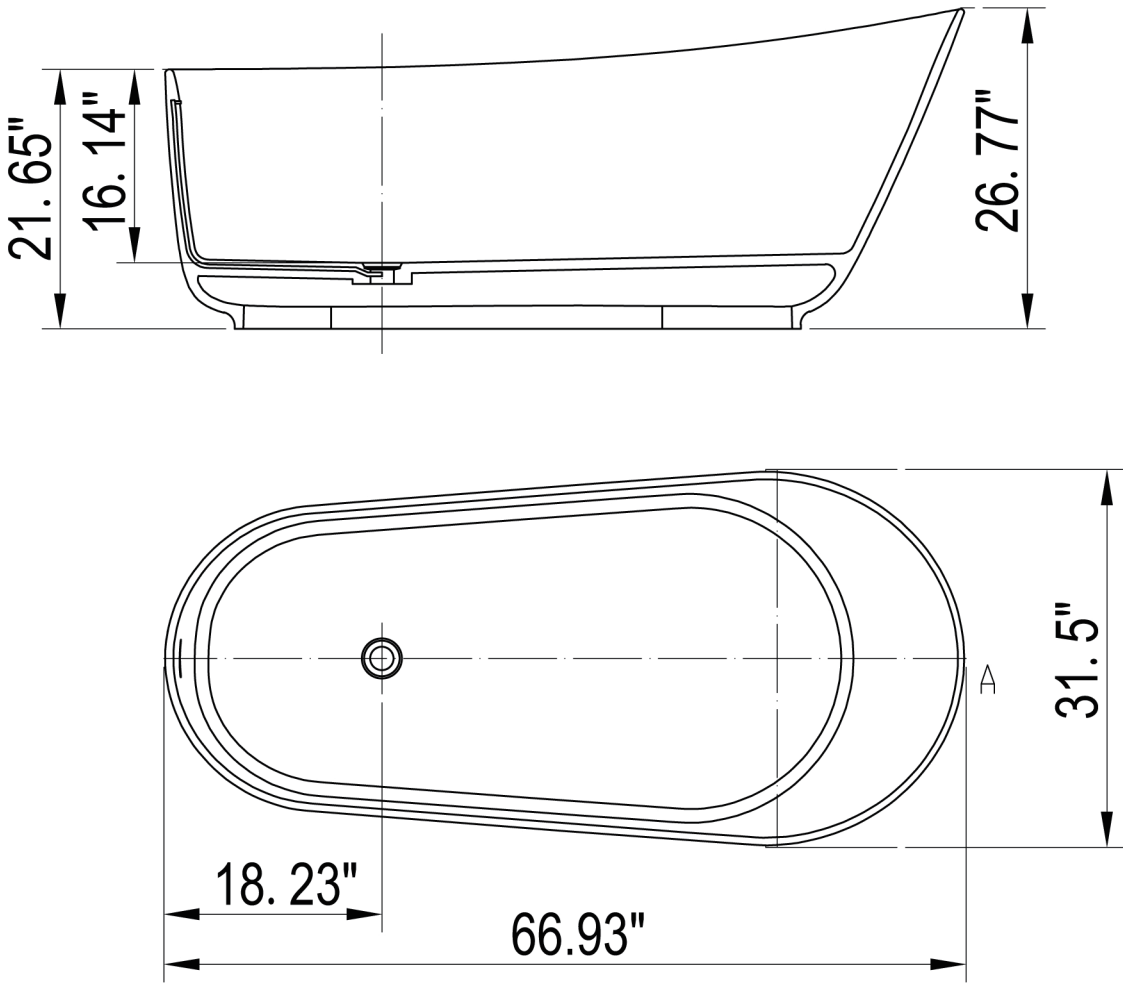

Dimension/Specification

Sku RX-S06-67