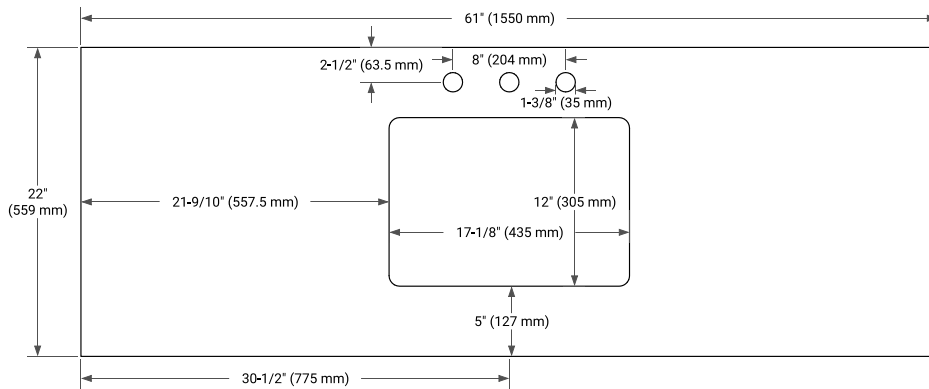

60" SINGLE SINK BASE CABINET

BASE CABINET DIMENSIONS

60" W x 21.5" D x 34.5" H

FEATURES

- Solid Oak wood and Plywood veneers
- Soft-close system
- Dovetail construction
- 45 degrees fall-out drawer
- Natural rattan-decorated doors

OVERALL DIMENSIONS

61" W x 22" D x 1.5" H

COUNTERTOP OPTIONS

Carrara Marble

White Quartz

FEATURES

- Solid countertop with mitered edges & seams
- Undermount white rectangular sink
- Pre-drilled for 8" widespread faucet

INCLUDED

- Countertop
- Matching Backsplash
- Rectangle Sink

COUNTERTOP PLAN VIEW

EDGE SIDE VIEW

THREE DIMENSIONAL COUNTERTOP VIEW