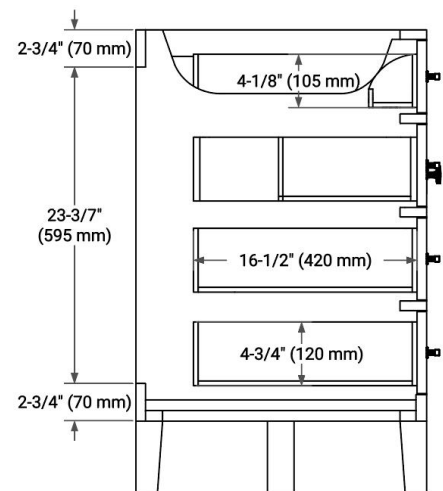

60" SINGLE SINK BASE CABINET

BASE CABINET DIMENSIONS

60" W x 21.5" D x 34.5" H

FEATURES

- Solid Oak wood and Plywood veneers
- Soft-close system
- Dovetail construction
- 45 degrees fall-out drawer
- Natural rattan-decorated doors

AVAILABLE COLORS

Oak

HARDWARE FINISHES

Matte Black

FRONT VIEW

SIDE VIEW

PLAN VIEW

61" SINGLE RECTANGLE SINK COUNTERTOP WITH 1.5 IN. THICKNESS

OVERALL DIMENSIONS

61" W x 22" D x 1.5" H

COUNTERTOP OPTIONS

Carrara Marble

White Quartz

FEATURES

- Solid countertop with mitered edges & seams
- Undermount white rectangular sink
- Pre-drilled for 8" widespread faucet

INCLUDED

- Countertop
- Matching Backsplash
- Rectangle Sink

COUNTERTOP PLAN VIEW

EDGE SIDE VIEW

THREE DIMENSIONAL COUNTERTOP VIEW