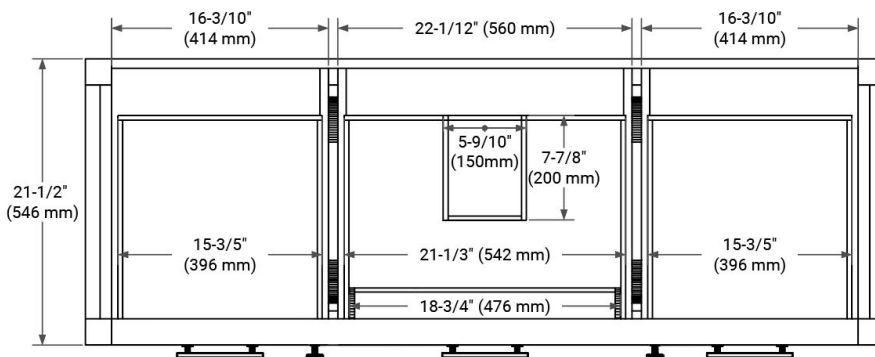

60" SINGLE SINK BASE CABINET

BASE CABINET DIMENSIONS

60" W x 21.5" D x 34.5" H

FEATURES

- Solid Oak wood and Plywood veneers
- Soft-close system
- Dovetail construction
- 45 degrees fall-out drawer
- Natural rattan-decorated doors

AVAILABLE COLORS

Oak

HARDWARE FINISHES

Matte Black

FRONT VIEW

SIDE VIEW

PLAN VIEW

61" SINGLE RECTANGLE SINK COUNTERTOP WITH 1.5 IN. THICKNESS

OVERALL DIMENSIONS

61" W x 22" D x 1.5" H

COUNTERTOP OPTIONS

Carrara Marble

White Quartz

FEATURES

- Solid countertop with mitered edges & seams
- Undermount white rectangular sink
- Pre-drilled for 8" widespread faucet

INCLUDED

- Countertop
- Matching Backsplash
- Rectangle Sink

COUNTERTOP PLAN VIEW

EDGE SIDE VIEW

THREE DIMENSIONAL COUNTERTOP VIEW