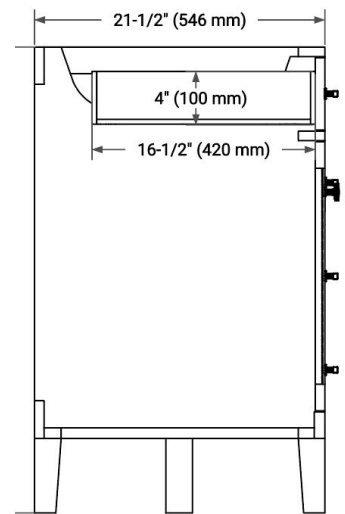

60" SINGLE SINK BASE CABINET

BASE CABINET DIMENSIONS

60" W x 21.5" D x 34.5" H

FEATURES

- Solid Oak wood and Plywood veneers
- Soft-close system
- Dovetail construction
- 45 degrees fall-out drawer
- Natural rattan-decorated doors

AVAILABLE COLORS

Oak

HARDWARE FINISHES

Matte Black

FRONT VIEW

SIDE VIEW

PLAN VIEW

61" SINGLE RECTANGLE SINK COUNTERTOP WITH 1.5 IN. THICKNESS

OVERALL DIMENSIONS

61" W x 22" D x 1.5" H

COUNTERTOP OPTIONS

Carrara Marble

White Quartz

FEATURES

- Solid countertop with mitered edges & seams
- Undermount white rectangular sink
- Pre-drilled for 8" widespread faucet

INCLUDED

- Countertop
- Matching Backsplash
- Rectangle Sink

COUNTERTOP PLAN VIEW

EDGE SIDE VIEW

THREE DIMENSIONAL COUNTERTOP VIEW