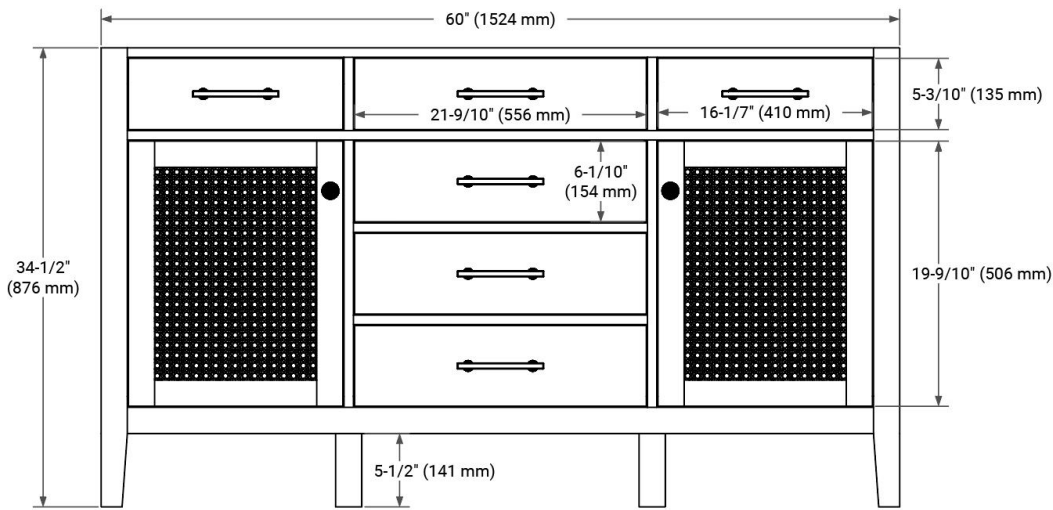

60" SINGLE SINK BASE CABINET

BASE CABINET DIMENSIONS

60" W x 21.5" D x 34.5" H

FEATURES

- Solid Oak wood and Plywood veneers
- Soft-close system
- Dovetail construction
- 45 degrees fall-out drawer
- Natural rattan-decorated doors

AVAILABLE COLORS

Oak

HARDWARE FINISHES

Matte Black

FRONT VIEW

SIDE VIEW

PLAN VIEW

61" SINGLE RECTANGLE SINK COUNTERTOP WITH 1.5 IN. THICKNESS

OVERALL DIMENSIONS

61" W x 22" D x 1.5" H

COUNTERTOP OPTIONS

Carrara Marble

White Quartz

FEATURES

- Solid countertop with mitered edges & seams
- Undermount white rectangular sink
- Pre-drilled for 8" widespread faucet

INCLUDED

- Countertop
- Matching Backsplash
- Rectangle Sink

COUNTERTOP PLAN VIEW

EDGE SIDE VIEW

THREE DIMENSIONAL COUNTERTOP VIEW