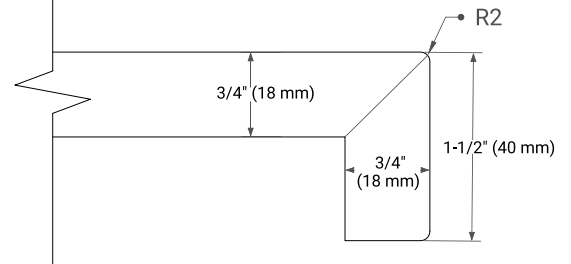

OVERALL DIMENSIONS

61" W x 22" D x 1.5" H

COUNTERTOP OPTIONS

Carrara Marble

White Quartz

FEATURES

- Solid countertop with mitered edges & seams
- Undermount white rectangular sink
- Pre-drilled for 8" widespread faucet

INCLUDED

- Countertop
- Matching Backsplash
- Rectangle Sink

COUNTERTOP PLAN VIEW

EDGE SIDE VIEW

THREE DIMENSIONAL COUNTERTOP VIEW